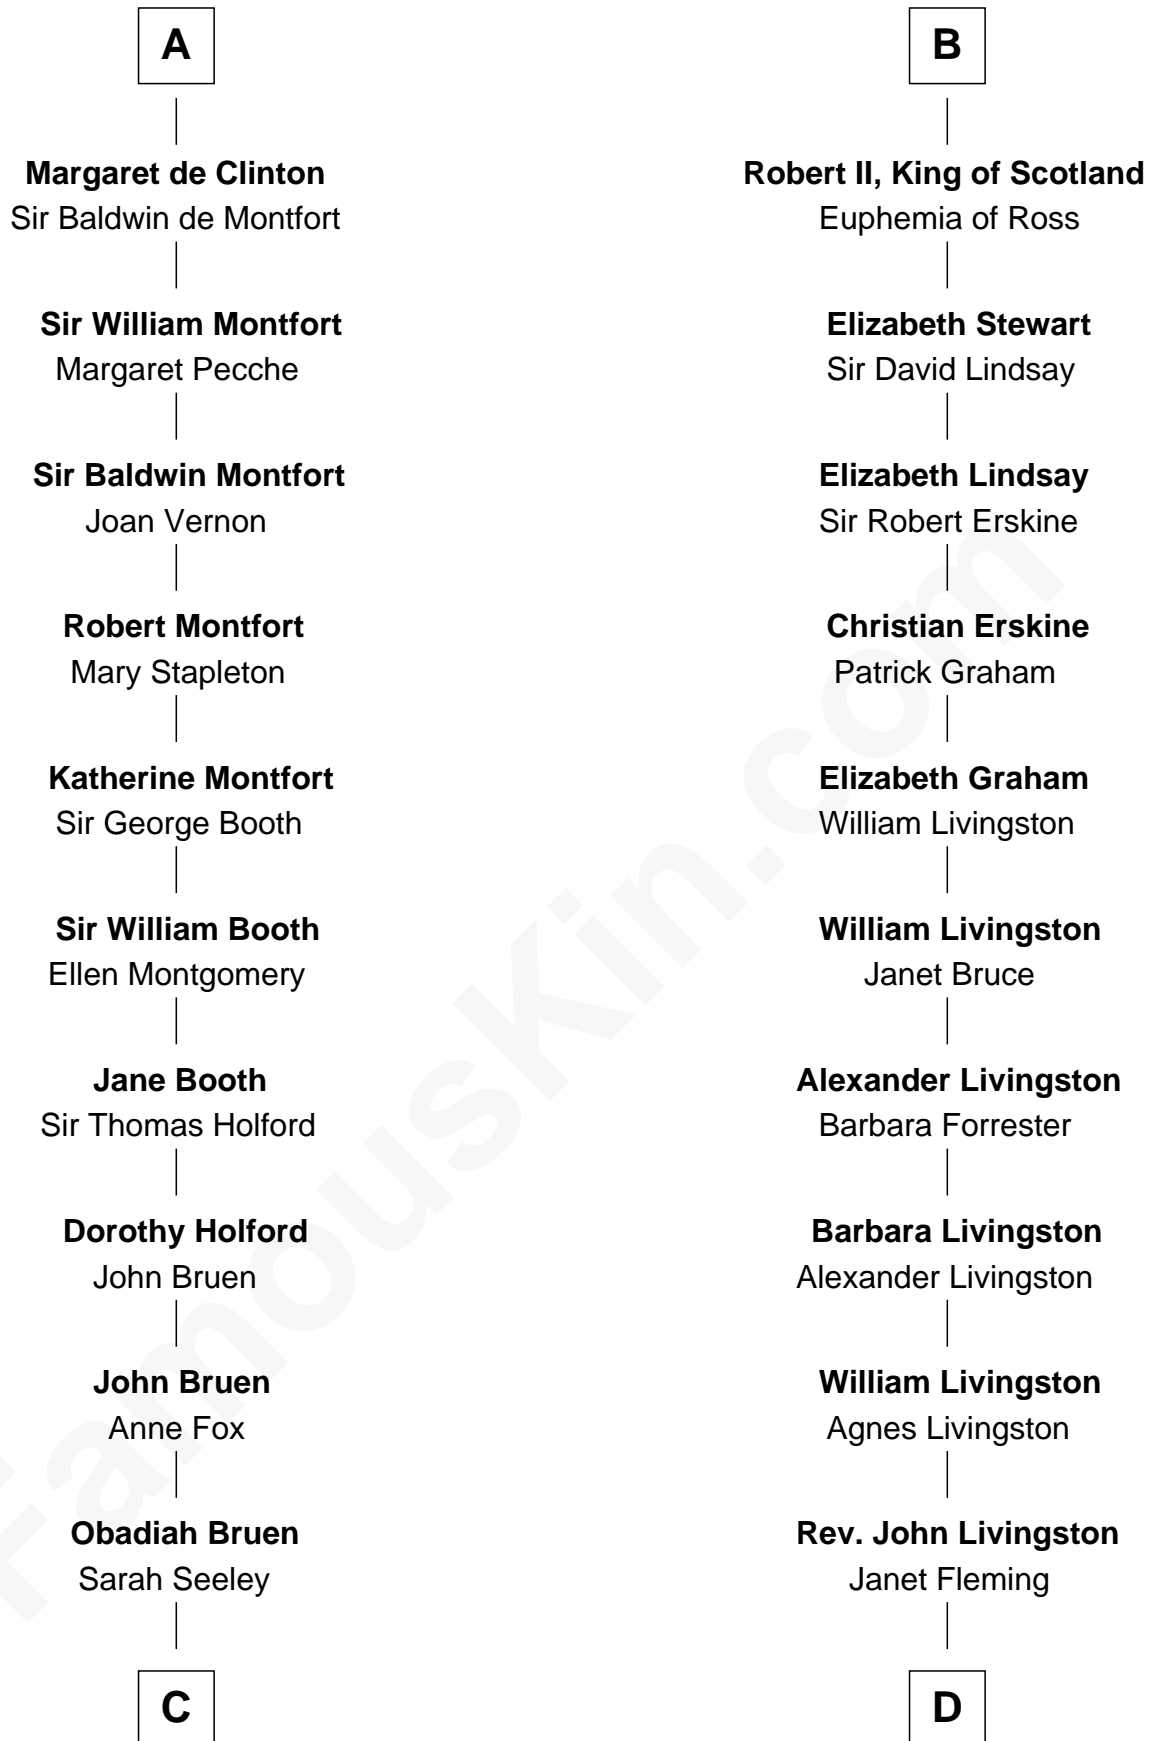

FamousKin.com Relationship Chart of

Abraham Baldwin

Signer of the U.S. Constitution

19th cousin 2 times removed of

Philip Livingston

Signer of the Declaration of Independence

James de St. Hilary

Aveline - - - - -

C

Mary Bruen
John Baldwin

Abigail Baldwin
Samuel Baldwin

Timothy Baldwin
Bathsheba Stone

Michael Baldwin
Lucy Dudley

Abraham Baldwin
Signer of the U.S. Constitution

D

Robert Livingston
Alida Schuyler