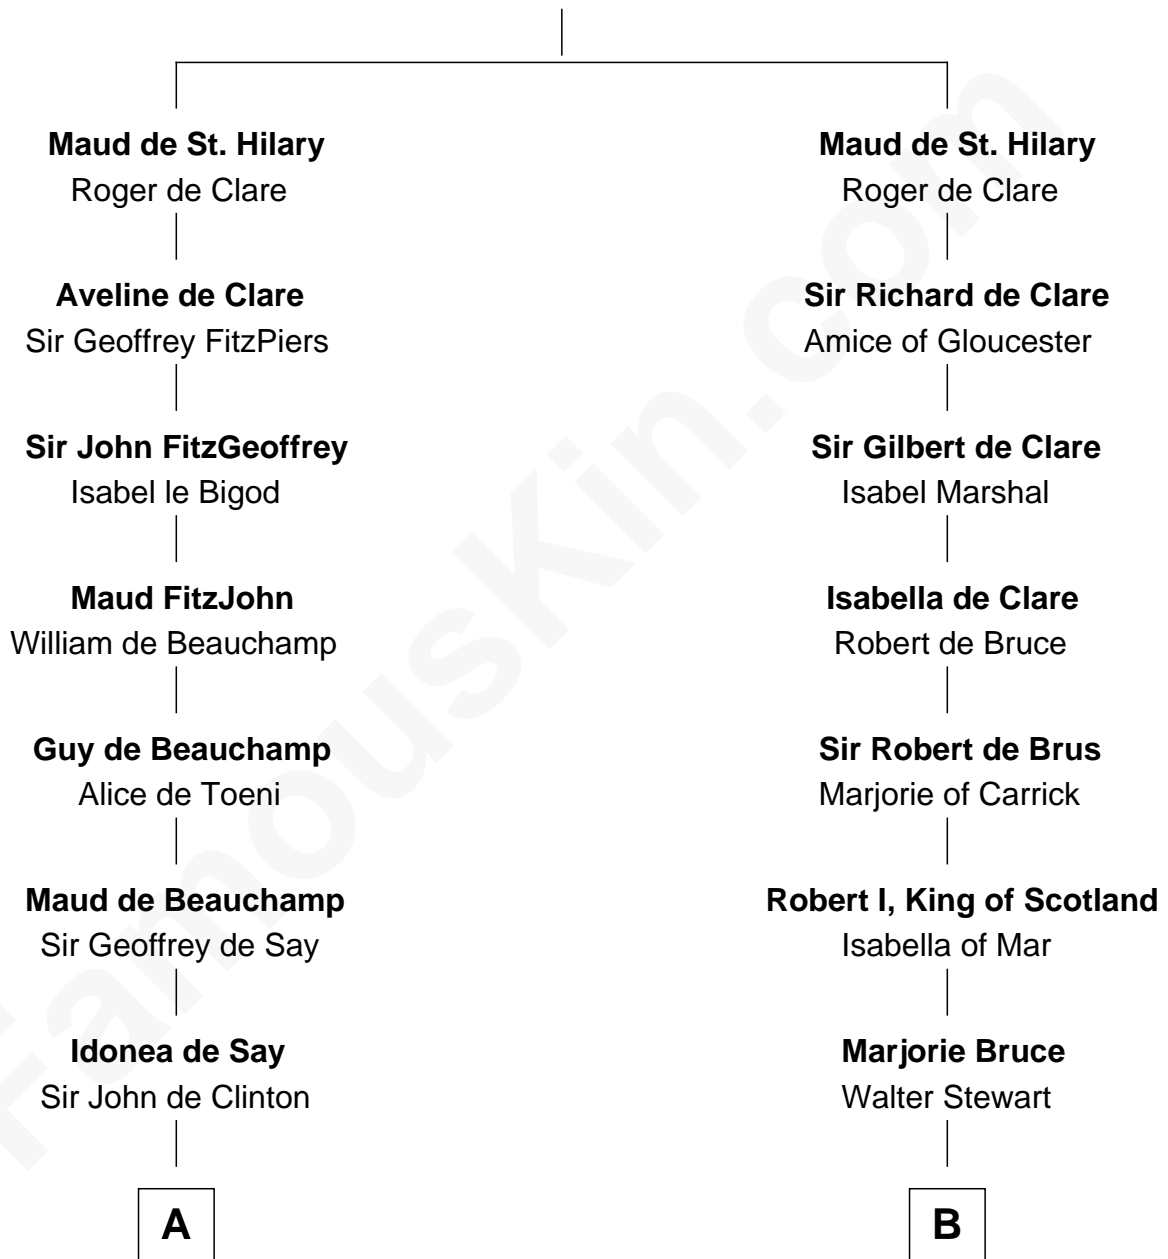

FamousKin.com Relationship Chart of

Abraham Baldwin

Signer of the U.S. Constitution

19th cousin 2 times removed of

Philip Livingston

Signer of the Declaration of Independence

James de St. Hilary

Aveline - - - - -

C

Mary Bruen
John Baldwin

Abigail Baldwin
Samuel Baldwin

Timothy Baldwin
Bathsheba Stone

Michael Baldwin
Lucy Dudley

Abraham Baldwin
Signer of the U.S. Constitution

D

Robert Livingston
Alida Schuyler

Philip Livingston
Catrina Van Brugh

Philip Livingston
Signer of Declaration of Independence

FamousKin.com