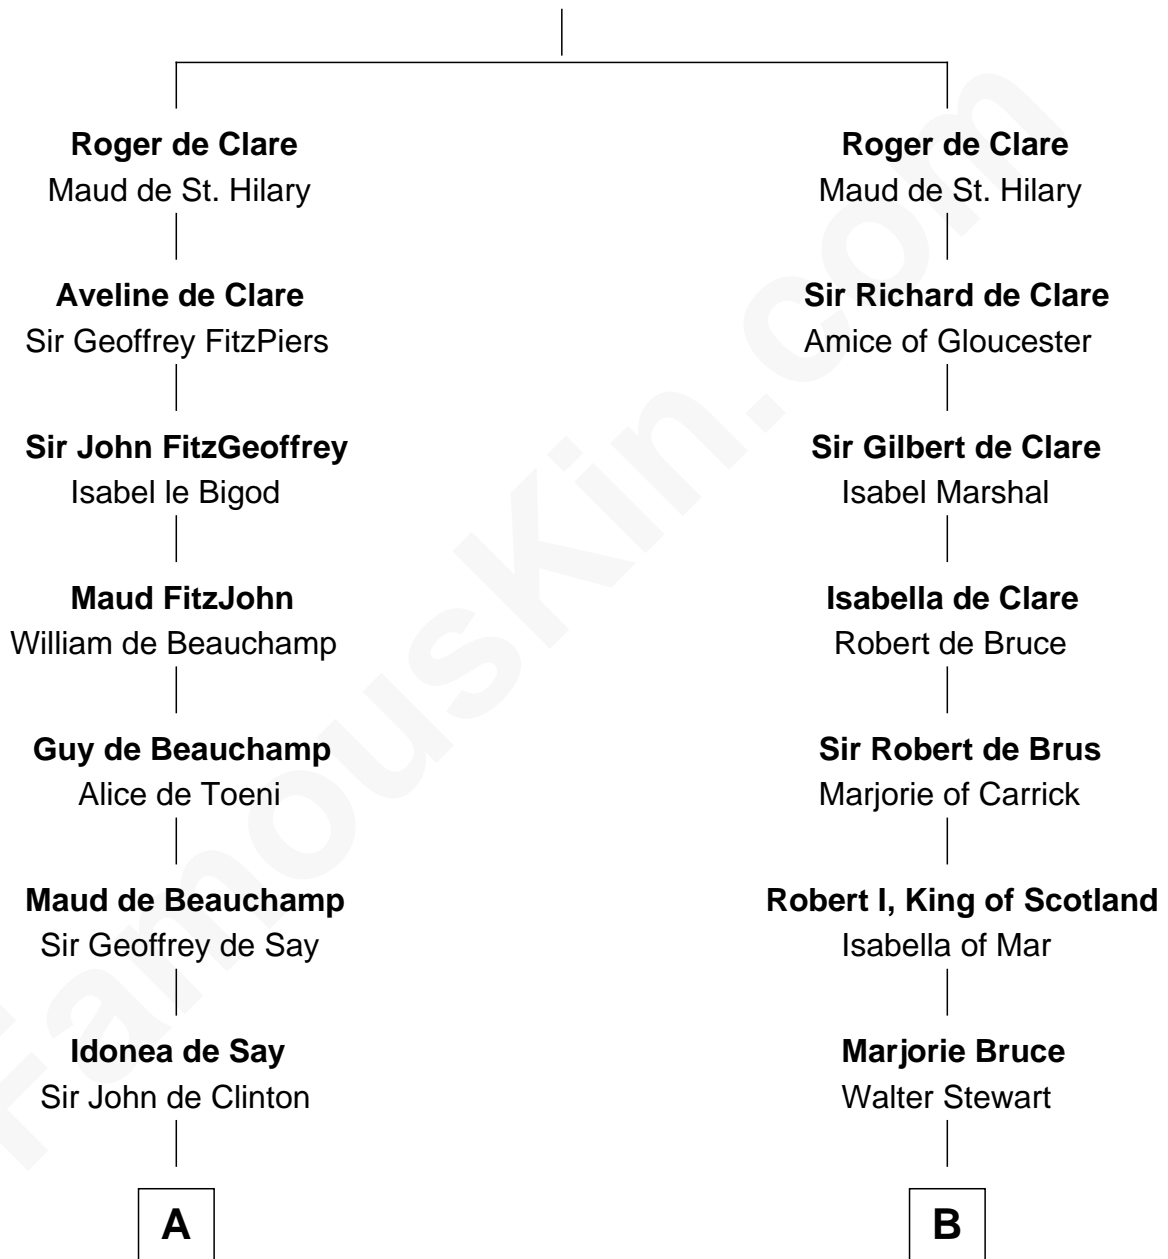

# FamousKin.com Relationship Chart of

**Abraham Baldwin**

*Signer of the U.S. Constitution*

19th cousin 2 times removed of

**Philip Livingston**

*Signer of the Declaration of Independence*

**Richard Fitzgilbert de Clare**

Adeliza de Meschines

**C**

**Mary Bruen**  
John Baldwin

**Abigail Baldwin**  
Samuel Baldwin

**Timothy Baldwin**  
Bathsheba Stone

**Michael Baldwin**  
Lucy Dudley

**Abraham Baldwin**  
*Signer of the U.S. Constitution*

**D**

**Robert Livingston**  
Alida Schuyler

**Philip Livingston**  
Catrina Van Brugh

**Philip Livingston**  
*Signer of Declaration of Independence*

FamousKin.com