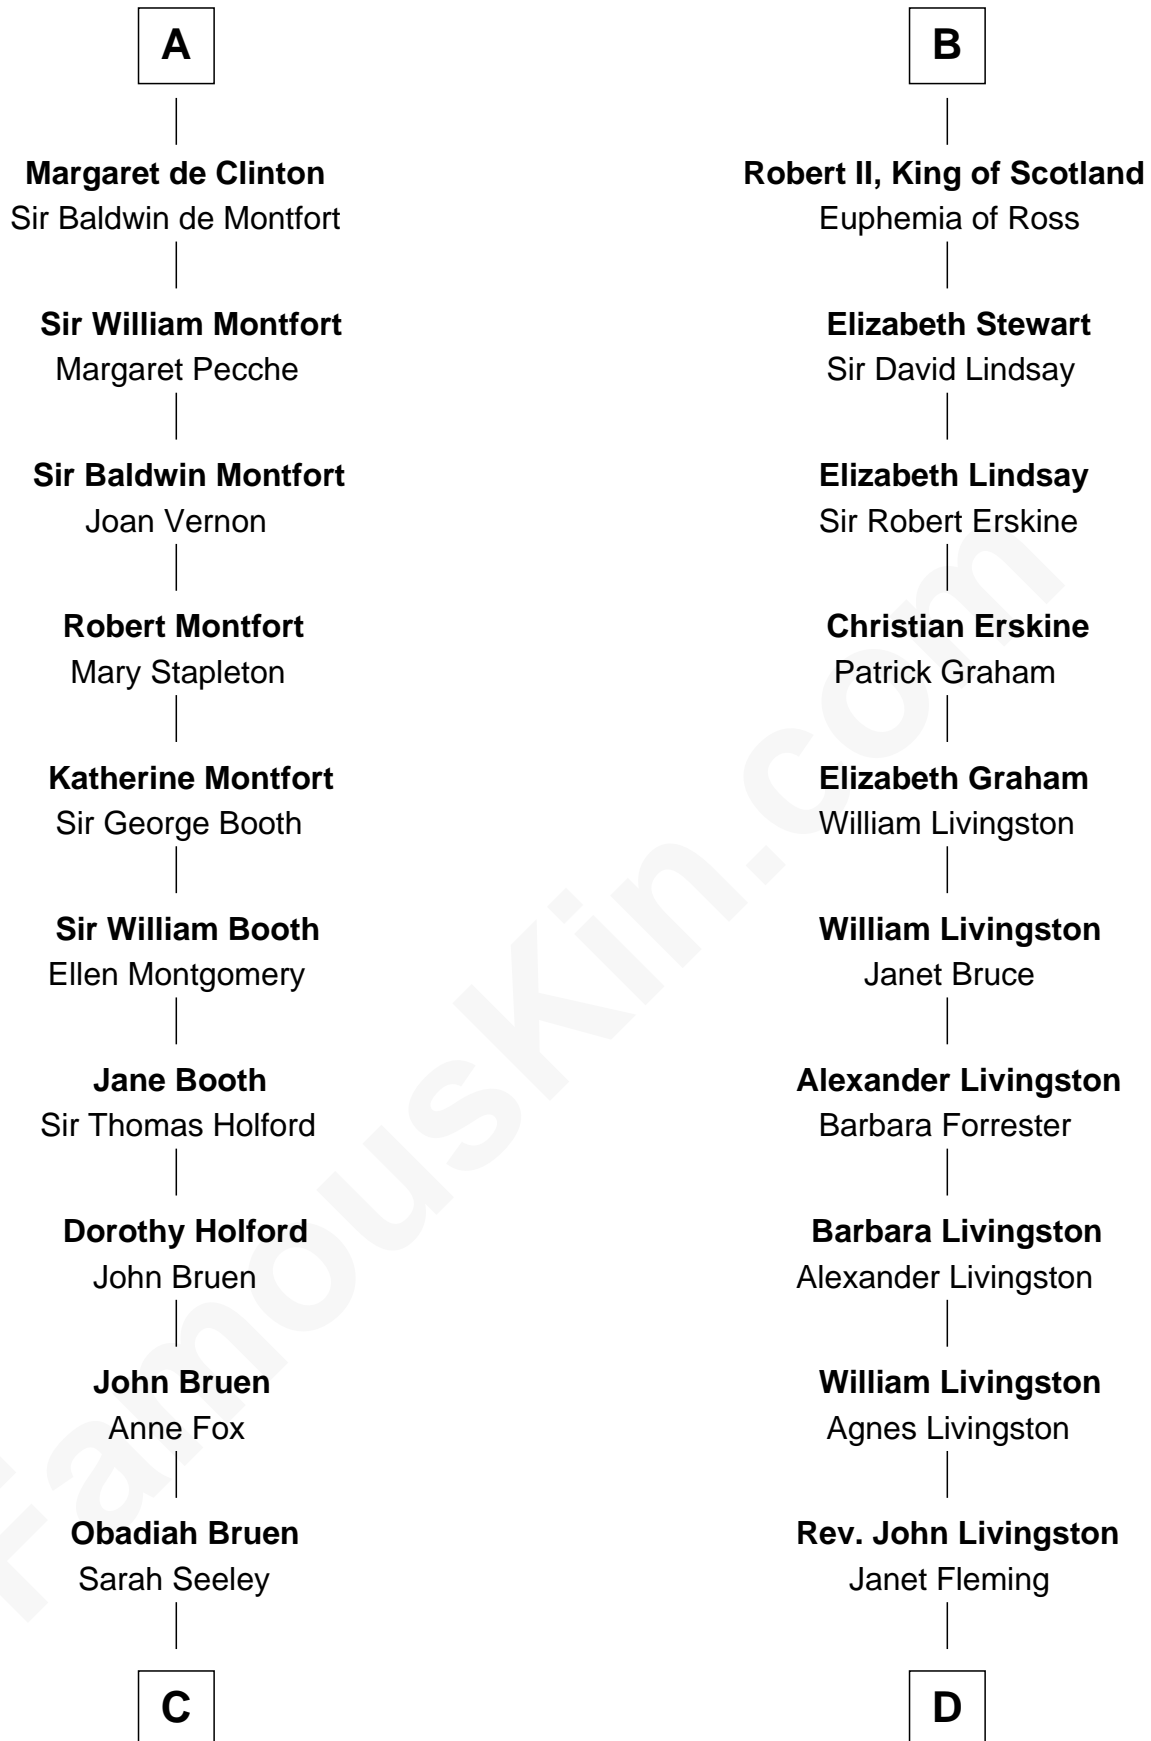

# FamousKin.com Relationship Chart of

**Abraham Baldwin**

*Signer of the U.S. Constitution*

19th cousin 2 times removed of

**Philip Livingston**

*Signer of the Declaration of Independence*

**Richard Fitzgilbert de Clare**

Adeliza de Meschines

**C**

**Mary Bruen**  
John Baldwin

**Abigail Baldwin**  
Samuel Baldwin

**Timothy Baldwin**  
Bathsheba Stone

**Michael Baldwin**  
Lucy Dudley

**Abraham Baldwin**  
*Signer of the U.S. Constitution*

**D**

**Robert Livingston**  
Alida Schuyler

**Philip Livingston**  
Catrina Van Brugh

**Philip Livingston**  
*Signer of Declaration of Independence*

FamousKin.com