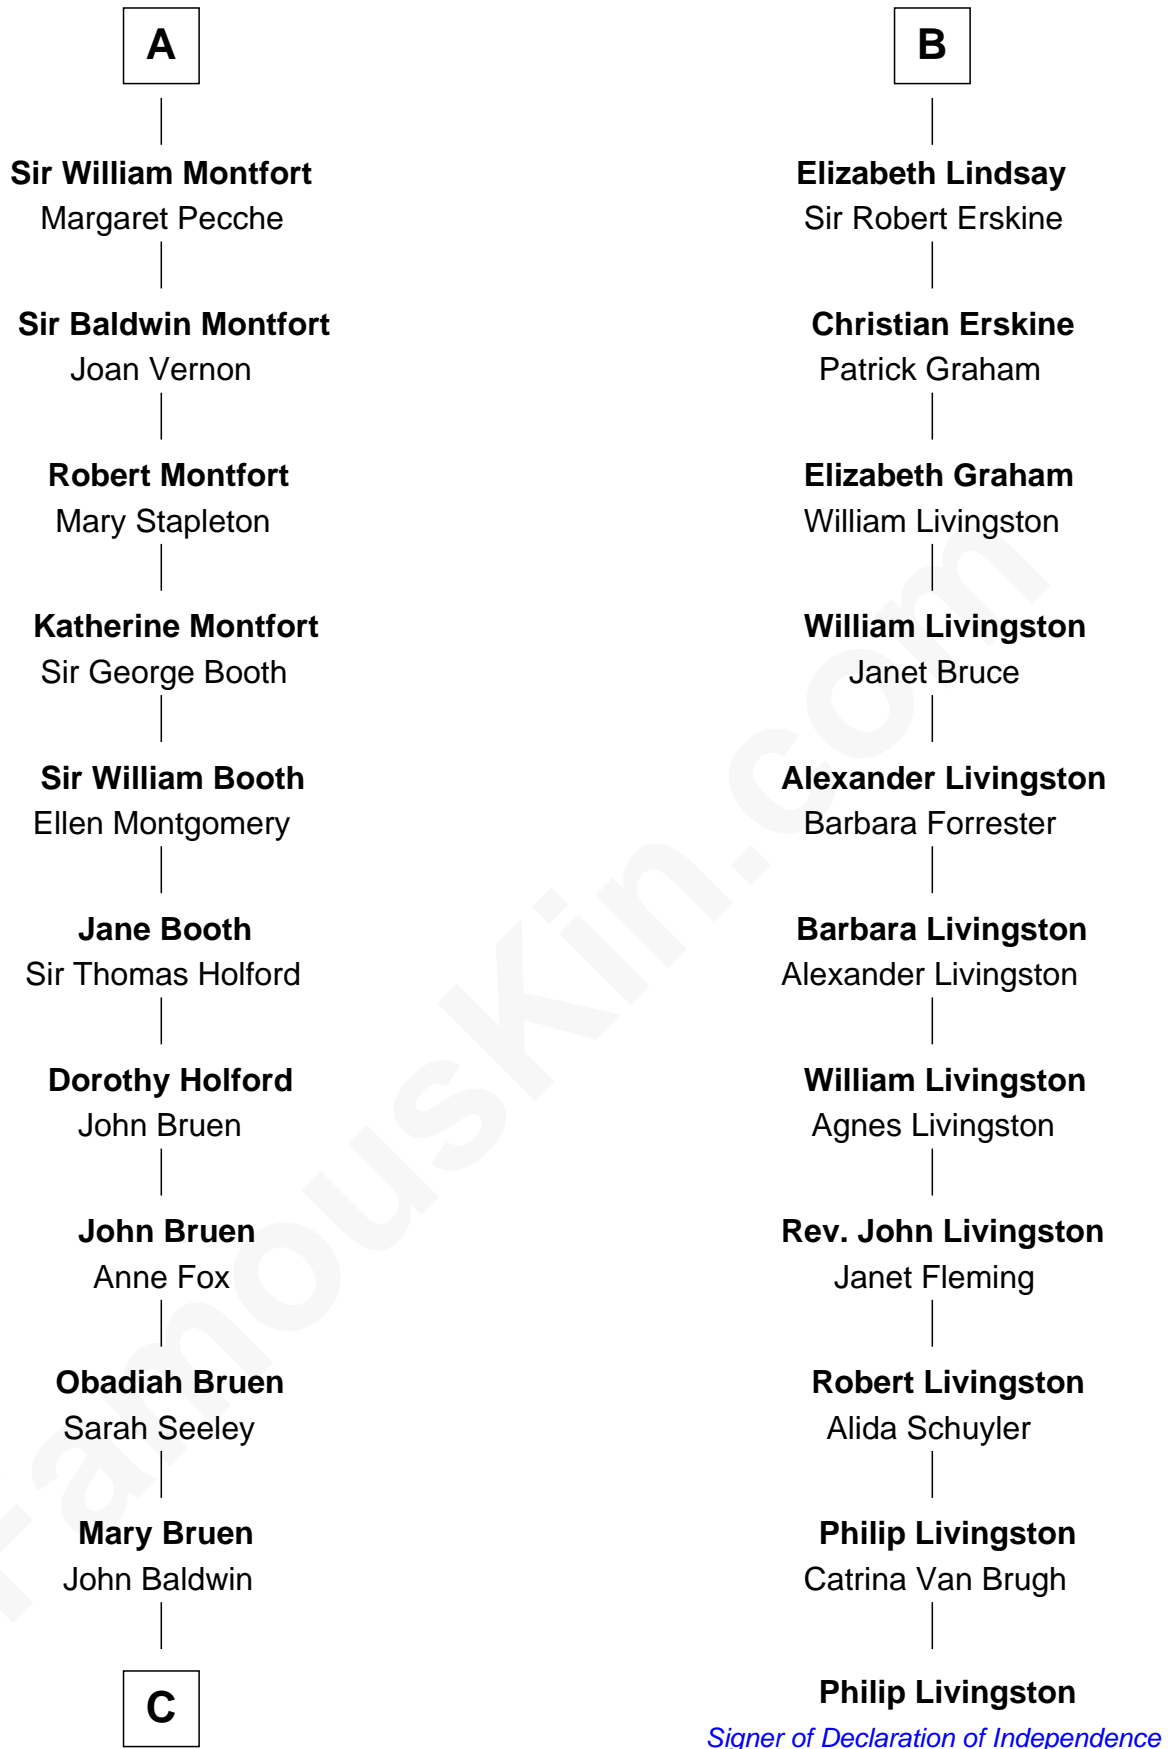

FamousKin.com Relationship Chart of

Abraham Baldwin

Signer of the U.S. Constitution

17th cousin 3 times removed of

Philip Livingston

Signer of the Declaration of Independence

C

—
Abigail Baldwin

Samuel Baldwin

—
Timothy Baldwin

Bathsheba Stone

—
Michael Baldwin

Lucy Dudley

—
Abraham Baldwin

Signer of the U.S. Constitution

FamousKin.com