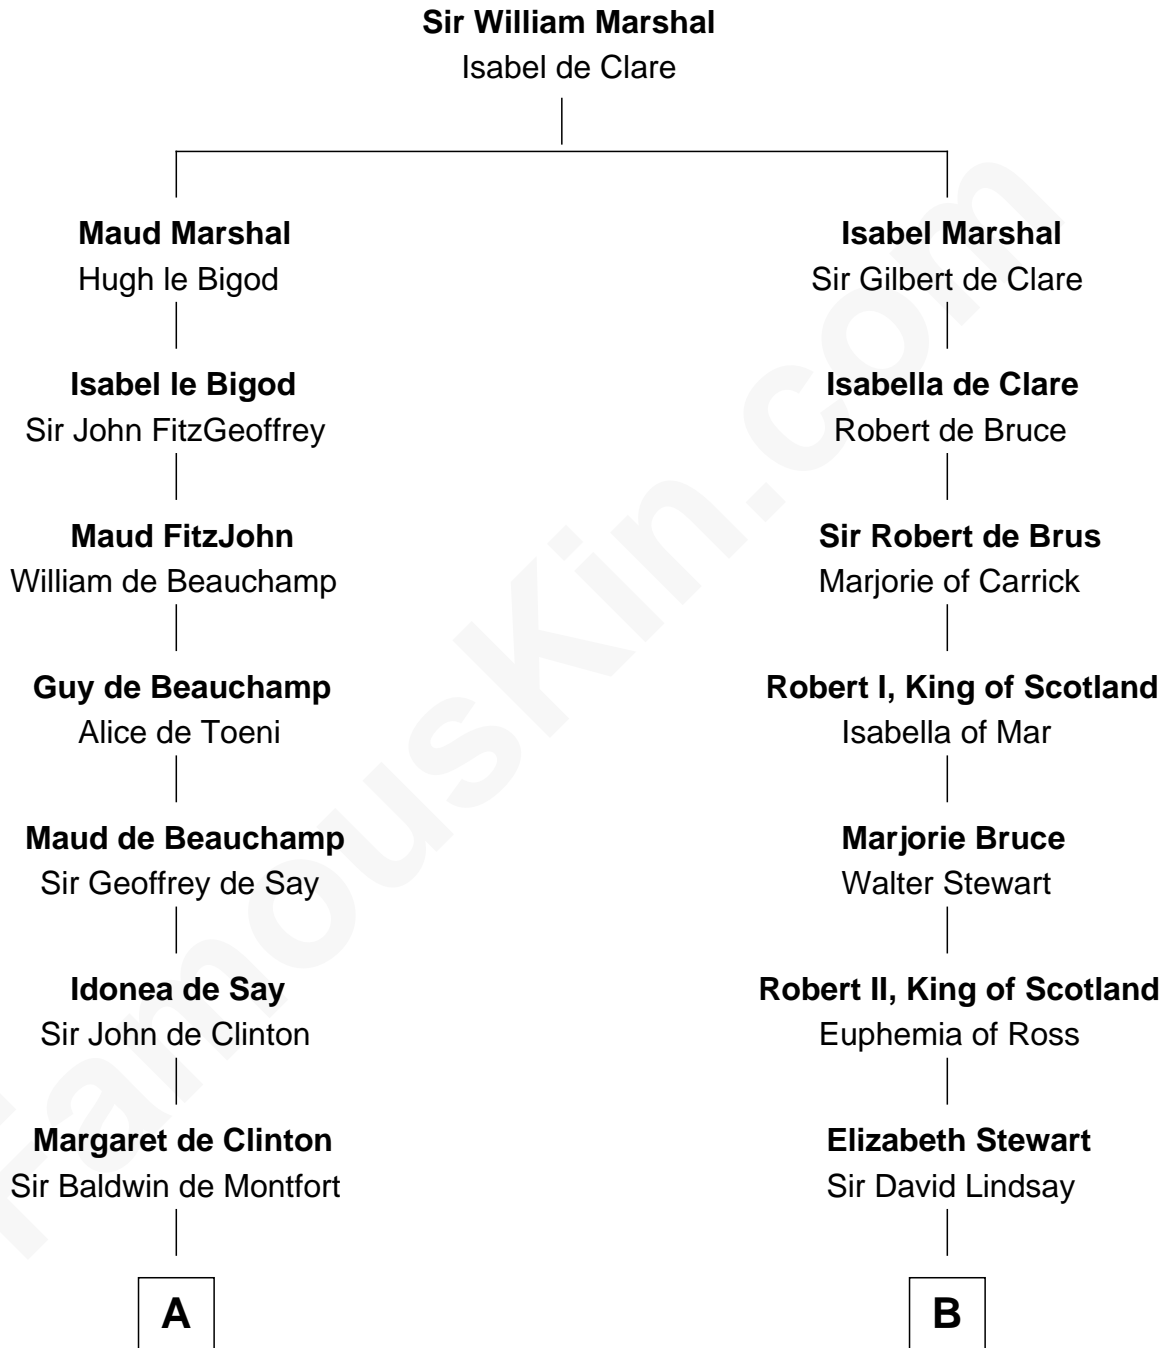

FamousKin.com Relationship Chart of

Abraham Baldwin

Signer of the U.S. Constitution

17th cousin 3 times removed of

Philip Livingston

Signer of the Declaration of Independence

C

—
Abigail Baldwin

Samuel Baldwin

—
Timothy Baldwin

Bathsheba Stone

—
Michael Baldwin

Lucy Dudley

—
Abraham Baldwin

Signer of the U.S. Constitution

FamousKin.com