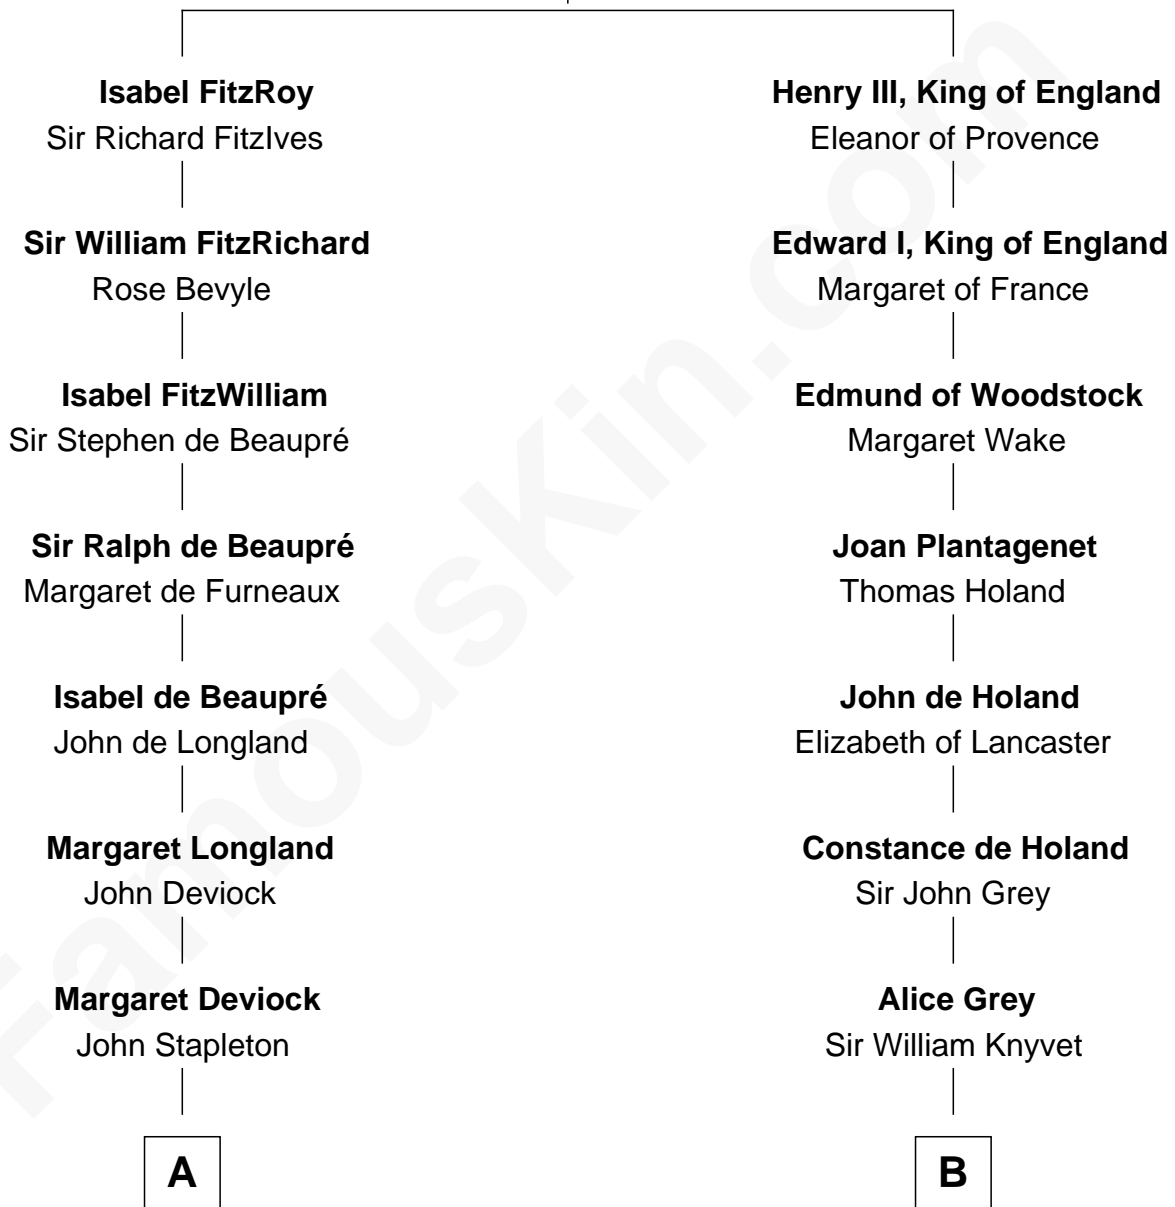

# FamousKin.com Relationship Chart of

**Abraham Baldwin**

*Signer of the U.S. Constitution*

19th cousin 1 time removed of

**Leverett Saltonstall**

*55th Governor of Massachusetts*

**John, King of England**

*with wife*

*with wife*

*Isabelle of Angoulême*

**C**

**Timothy Baldwin**  
Bathsheba Stone

**Michael Baldwin**  
Lucy Dudley

**Abraham Baldwin**  
*Signer of the U.S. Constitution*

**D**

**Leverett Saltonstall**  
Mary Elizabeth Sanders

**Leverett Saltonstall**  
Rose Smith Lee

**Richard Middlecott Saltonstall**  
Eleanor Brooks

**Leverett Saltonstall**  
*55th Governor of Massachusetts*

FamousKin.com