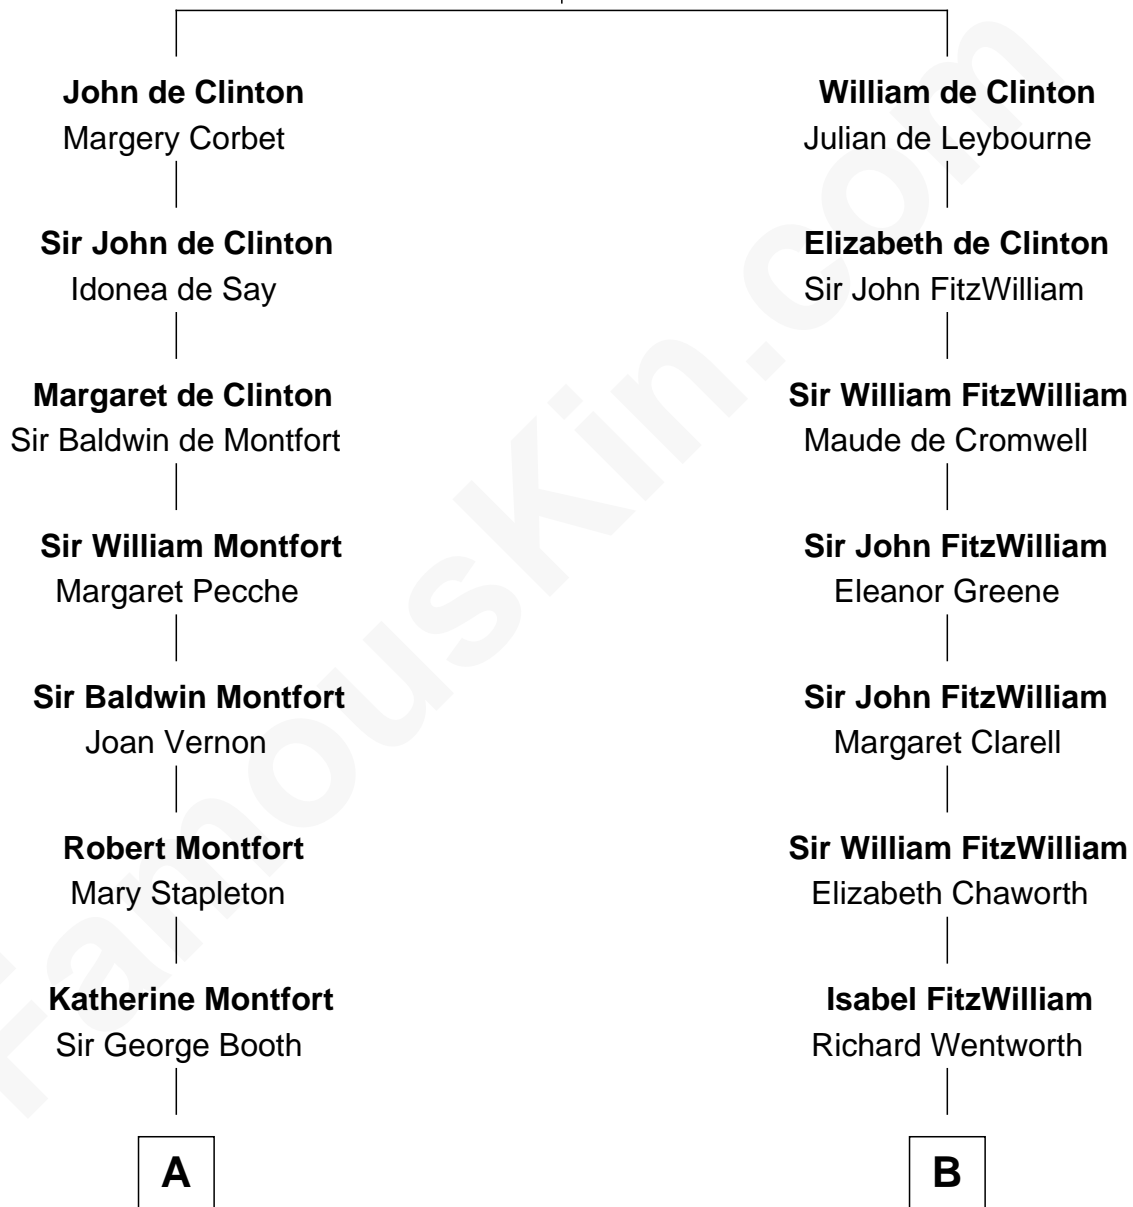

FamousKin.com Relationship Chart of

Abraham Baldwin

Signer of the U.S. Constitution

16th cousin 4 times removed of

Leverett Saltonstall

55th Governor of Massachusetts

John de Clinton

Ida de Odingsells

C

—
Leverett Saltonstall
Mary Elizabeth Sanders

—
Leverett Saltonstall
Rose Smith Lee

—
Richard Middlecott Saltonstall
Eleanor Brooks

—
Leverett Saltonstall
55th Governor of Massachusetts

FamousKin.com