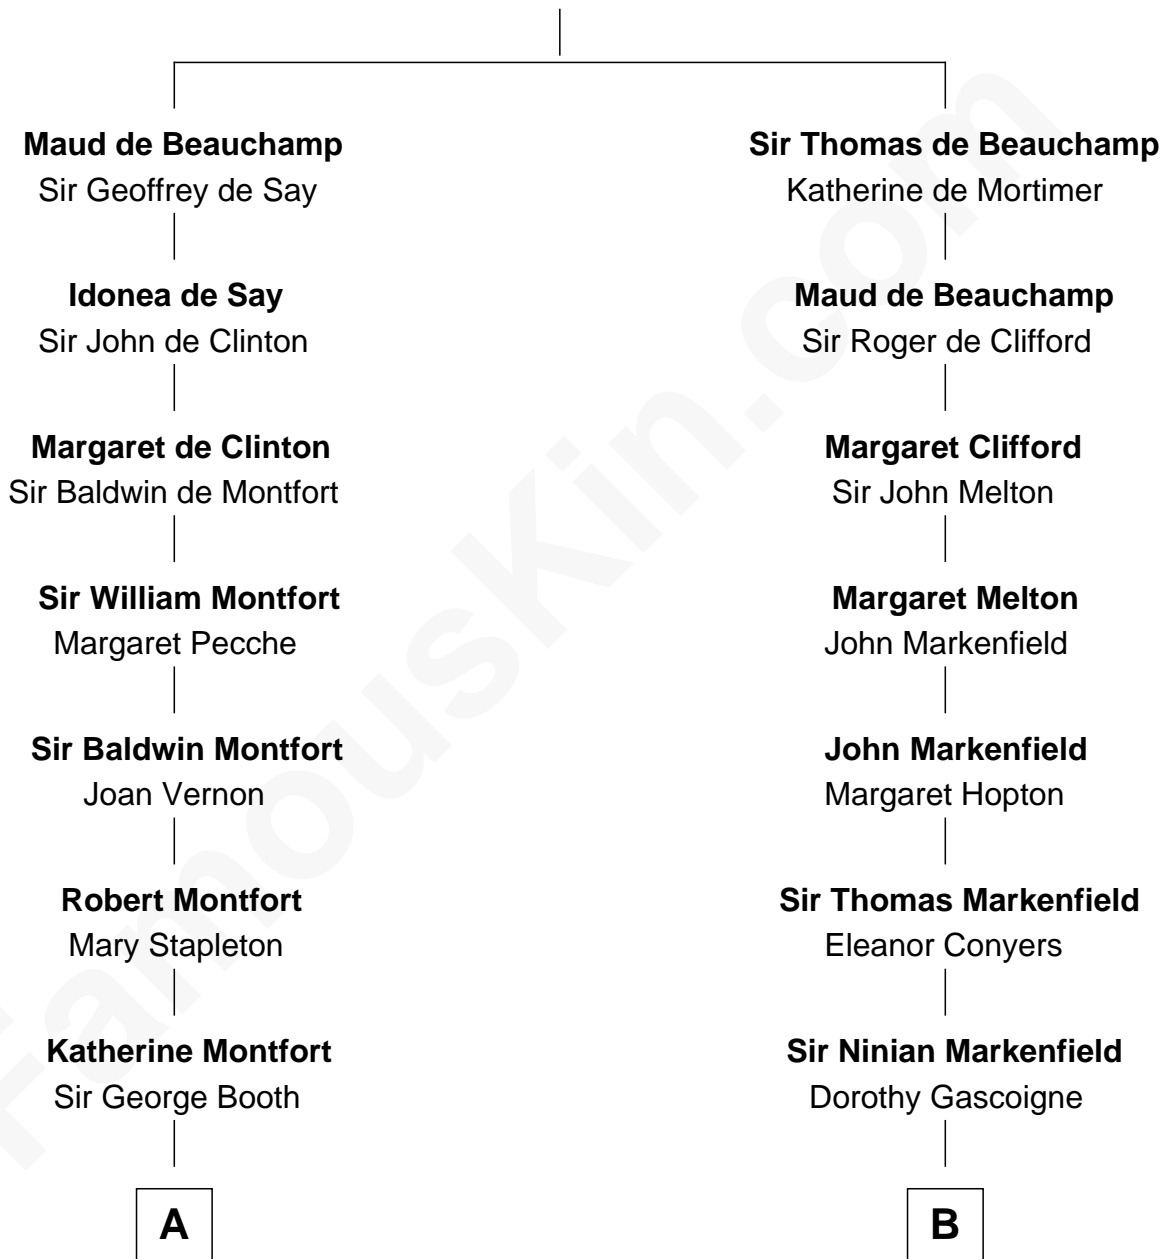

FamousKin.com Relationship Chart of

Abraham Baldwin

Signer of the U.S. Constitution

16th cousin 3 times removed of

Leverett Saltonstall

55th Governor of Massachusetts

Guy de Beauchamp

Alice de Toeni

C

Leverett Saltonstall

Rose Smith Lee

Richard Middlecott Saltonstall

Eleanor Brooks

Leverett Saltonstall

55th Governor of Massachusetts

FamousKin.com