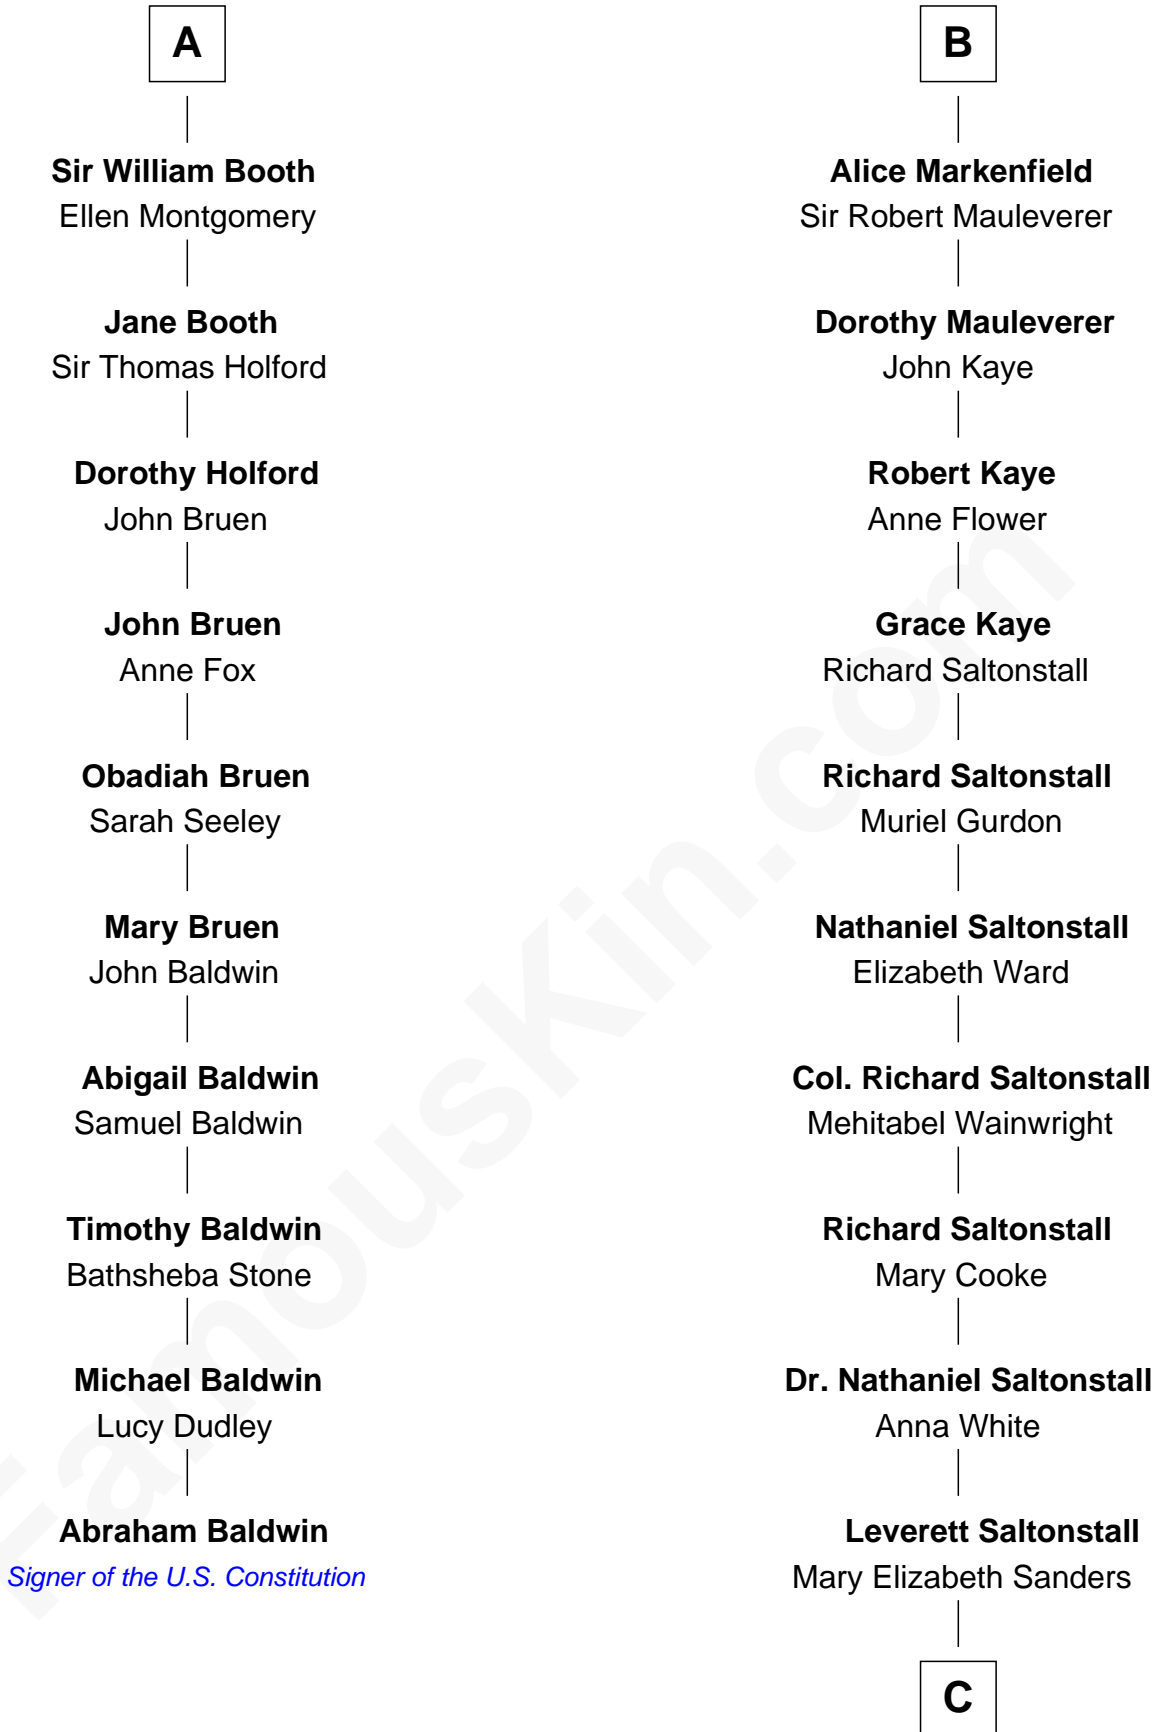

FamousKin.com Relationship Chart of

Abraham Baldwin

Signer of the U.S. Constitution

16th cousin 3 times removed of

Leverett Saltonstall

55th Governor of Massachusetts

Guy de Beauchamp

Alice de Toeni

C

Leverett Saltonstall

Rose Smith Lee

Richard Middlecott Saltonstall

Eleanor Brooks

Leverett Saltonstall

55th Governor of Massachusetts

FamousKin.com