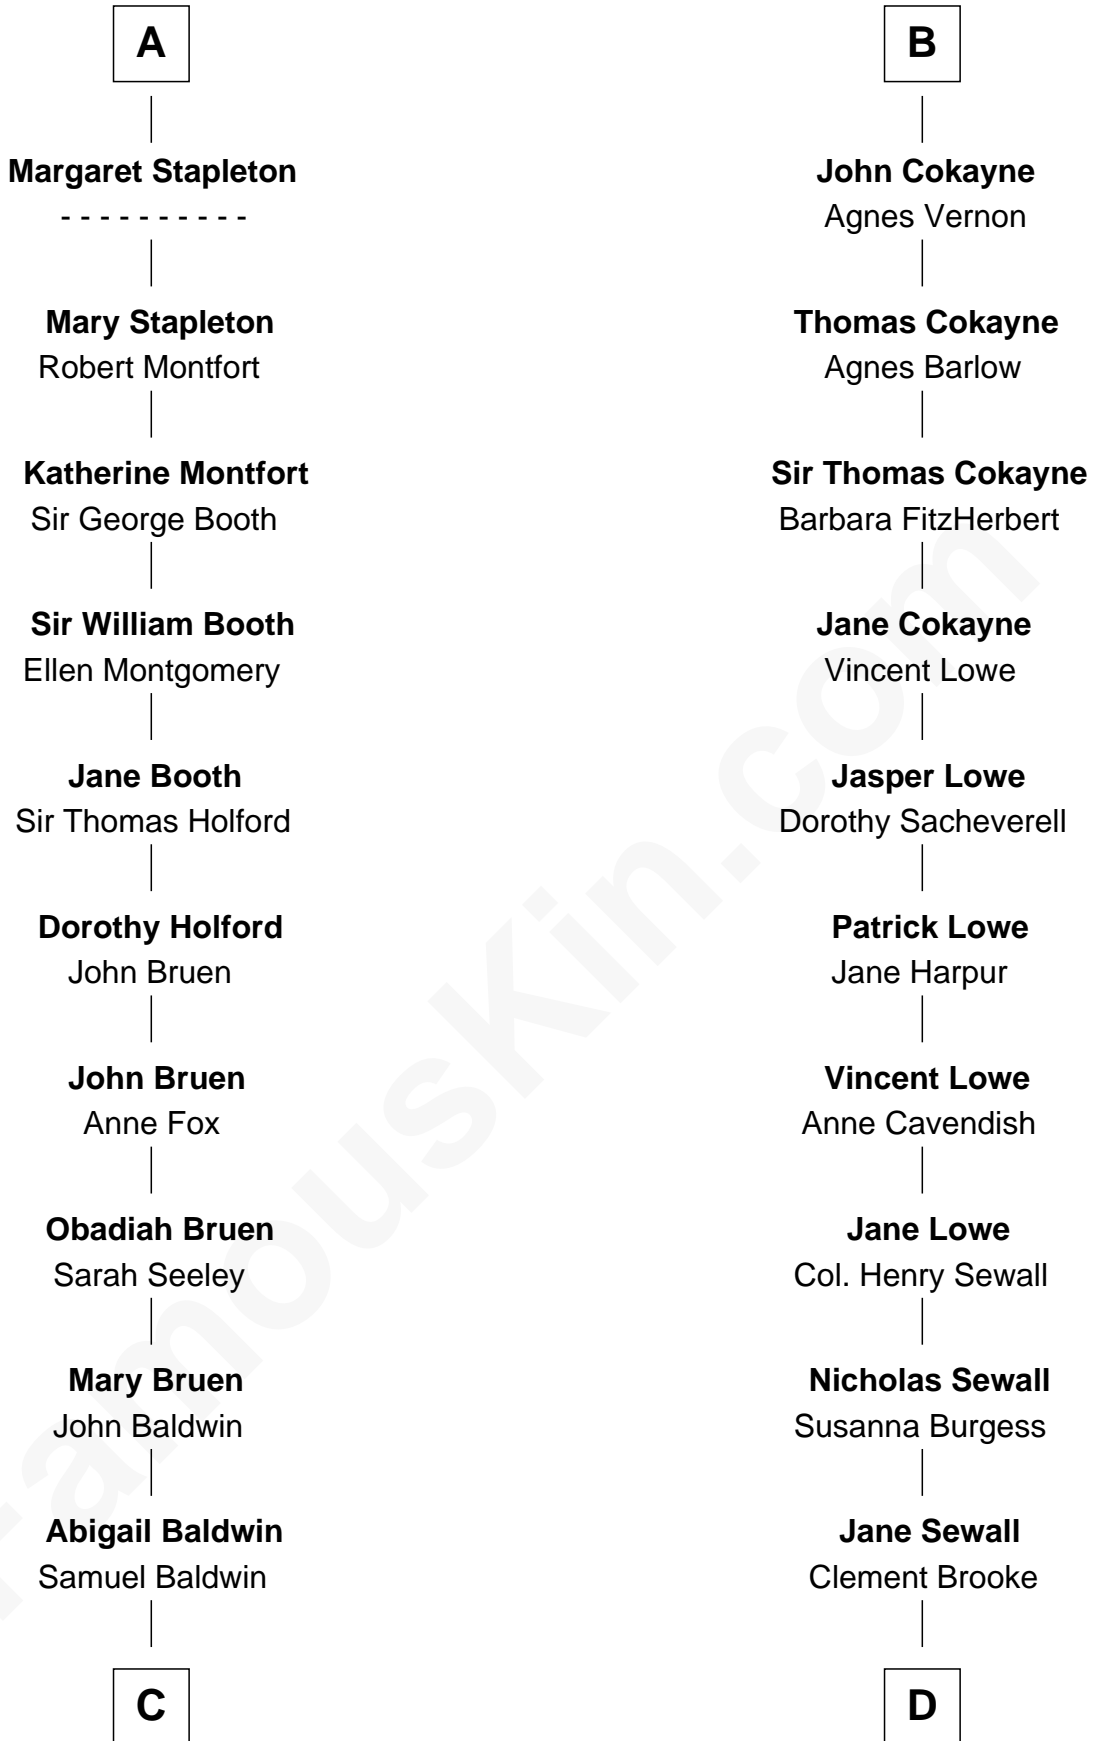

FamousKin.com Relationship Chart of

Abraham Baldwin

Signer of the U.S. Constitution

18th cousin 1 time removed of

Charles Carroll

Signer of the Declaration of Independence

John, King of England

with wife

Joan -----

Isabel FitzWilliam

Sir Stephen de Beaupré

Joan of Cornwall

Sir John Howard

Sir Ralph de Beaupré

Margaret de Furneaux

Sir John Howard

Sir Hugh Shirley

Margaret Deviock

John Stapleton

Isabel Shirley

Sir John Cokayne

A

B

C

Timothy Baldwin
Bathsheba Stone

Michael Baldwin
Lucy Dudley

Abraham Baldwin
Signer of the U.S. Constitution

D

Elizabeth Brooke
Charles Carroll

Charles Carroll
Signer of Declaration of Independence

FamousKin.com