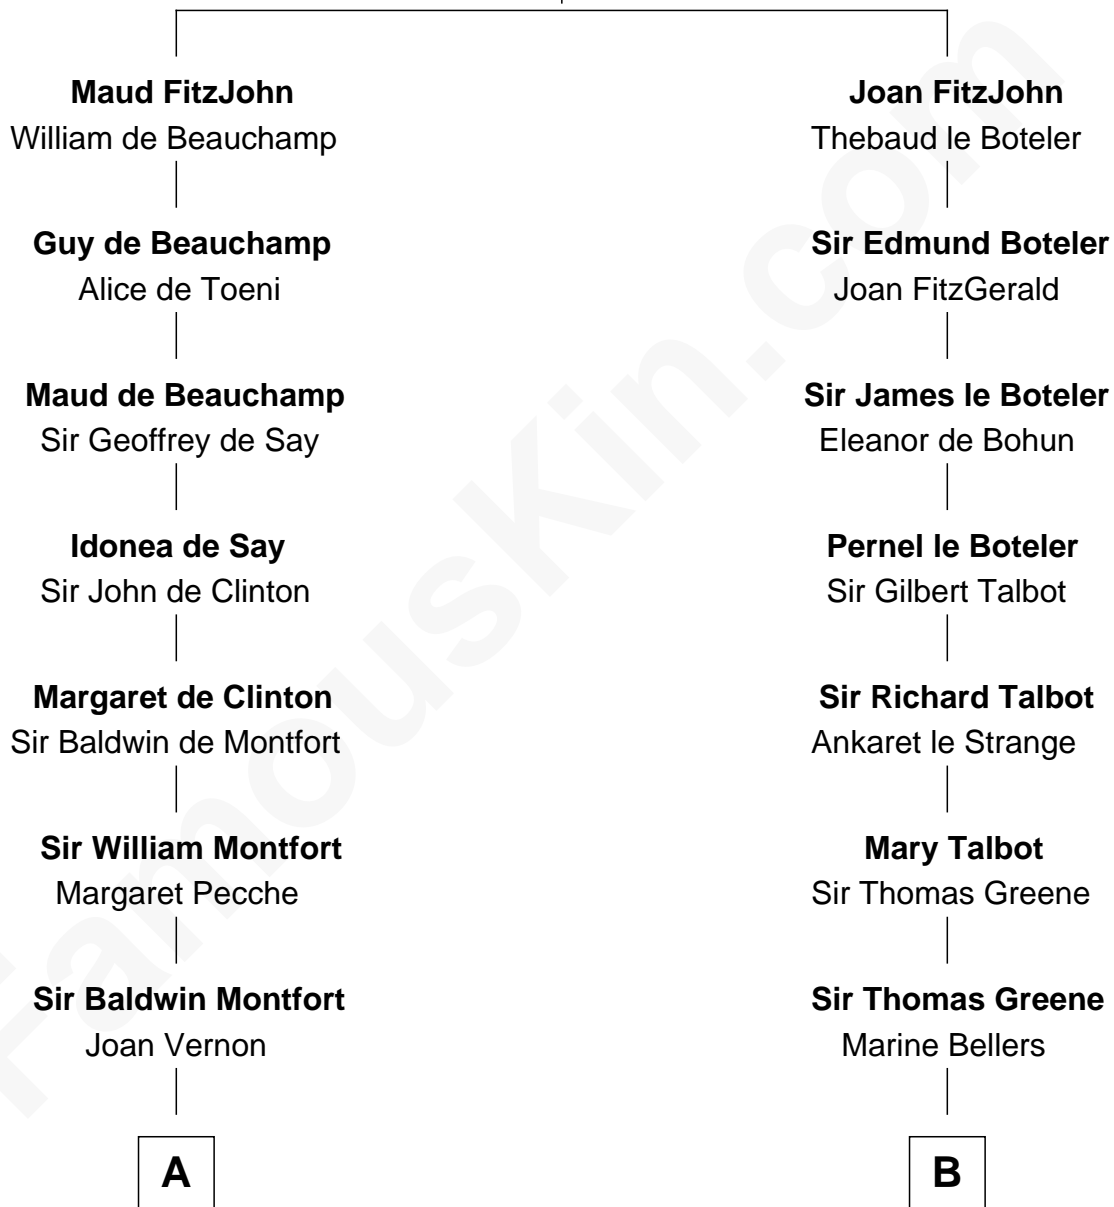

# FamousKin.com Relationship Chart of

**Abraham Baldwin**

*Signer of the U.S. Constitution*

17th cousin 1 time removed of

**Charles Carroll**

*Signer of the Declaration of Independence*

**Sir John FitzGeoffrey**

Isabel le Bigod

**C**

Michael Baldwin

Lucy Dudley

Abraham Baldwin

*Signer of the U.S. Constitution*

FamousKin.com