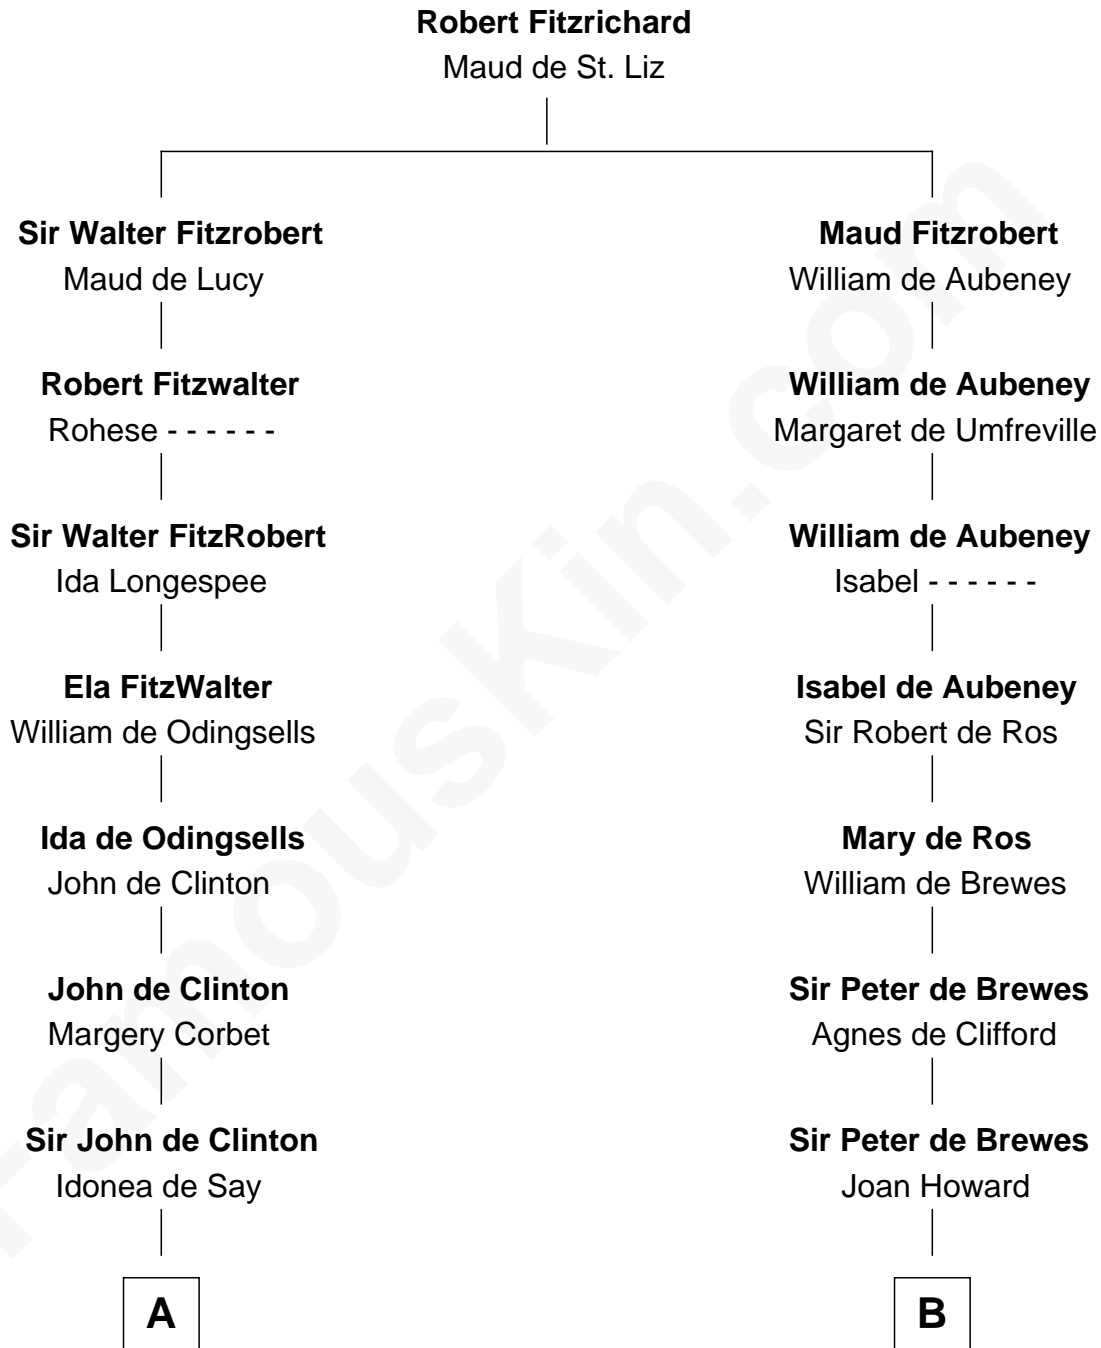

FamousKin.com Relationship Chart of

Abraham Baldwin

Signer of the U.S. Constitution

20th cousin 1 time removed of

Charles Carroll

Signer of the Declaration of Independence

C

Mary Bruen
John Baldwin

Abigail Baldwin
Samuel Baldwin

Timothy Baldwin
Bathsheba Stone

Michael Baldwin
Lucy Dudley

Abraham Baldwin
Signer of the U.S. Constitution

D

Nicholas Sewall
Susanna Burgess

Jane Sewall
Clement Brooke

Elizabeth Brooke
Charles Carroll