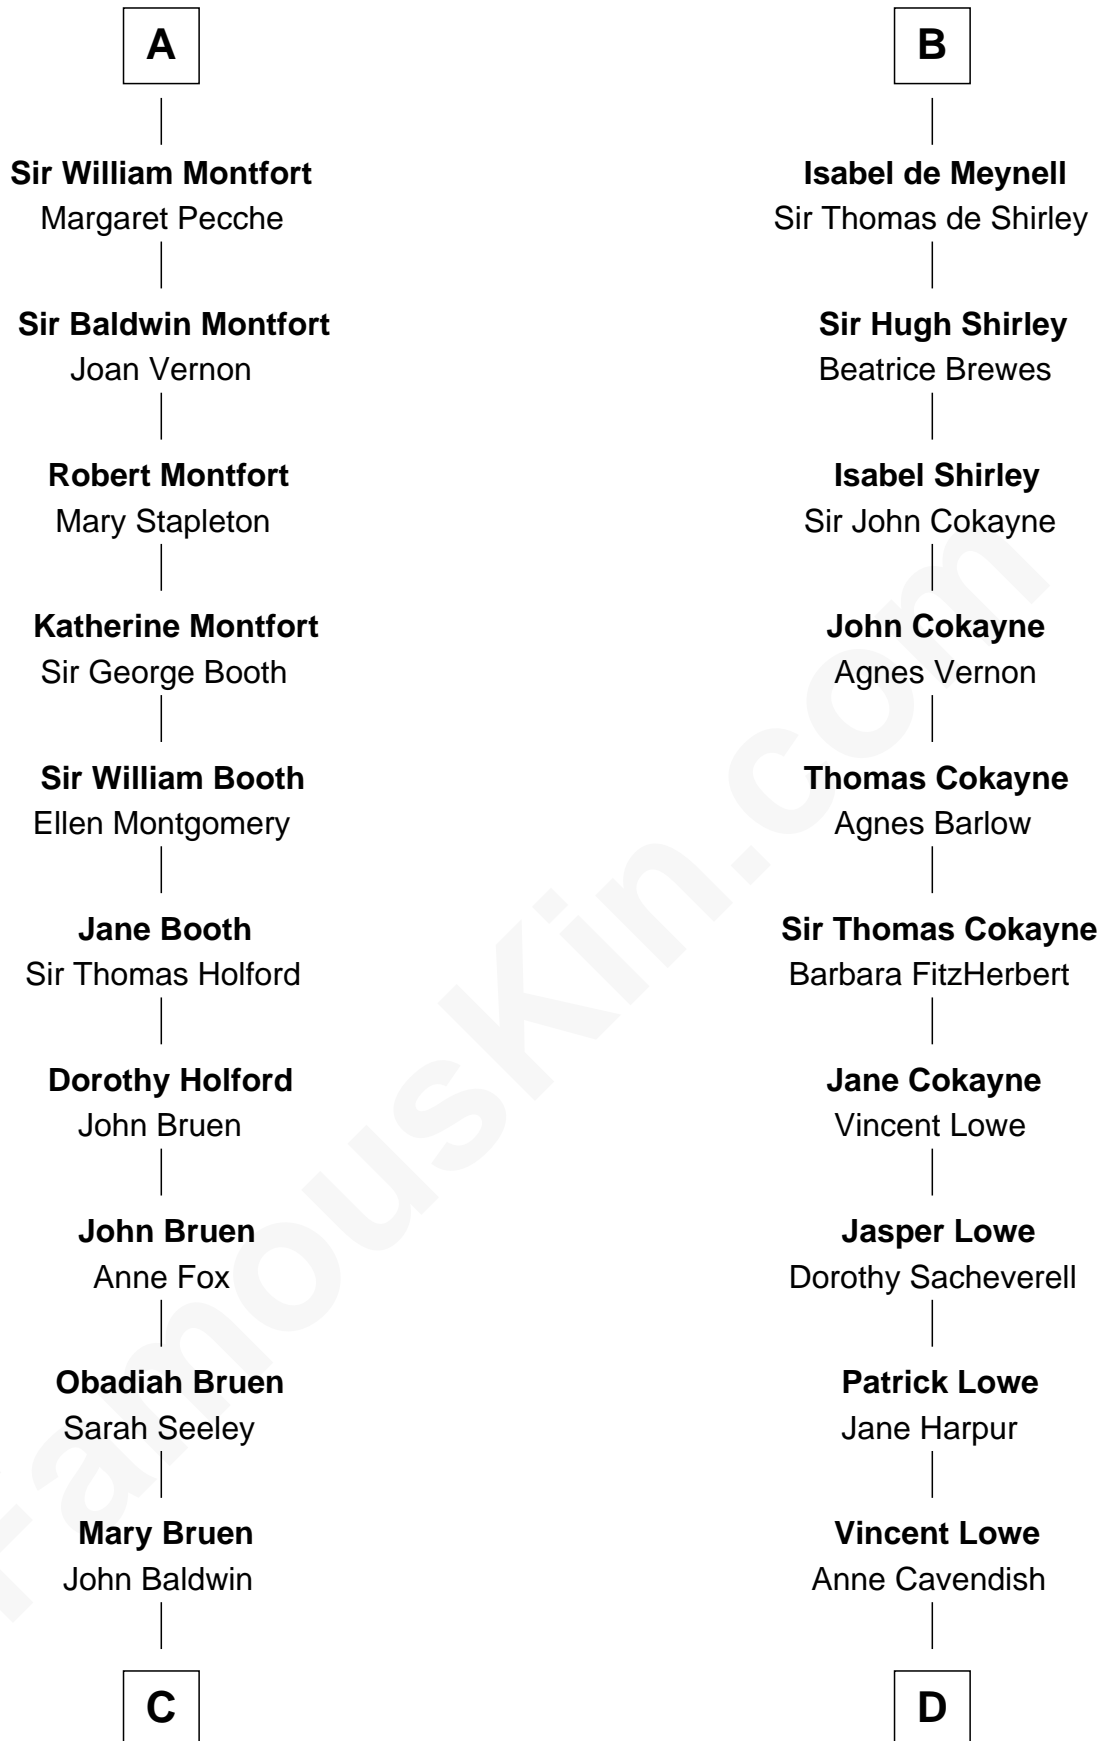

# FamousKin.com Relationship Chart of

**Abraham Baldwin**

*Signer of the U.S. Constitution*

20th cousin 1 time removed of

**Charles Carroll**

*Signer of the Declaration of Independence*

**Richard de Clare**  
Amice of Gloucester

**C**

**Abigail Baldwin**

Samuel Baldwin

**Timothy Baldwin**

Bathsheba Stone

**Michael Baldwin**

Lucy Dudley

**Abraham Baldwin**

*Signer of the U.S. Constitution*

**D**

**Jane Lowe**

Col. Henry Sewall

**Nicholas Sewall**

Susanna Burgess

**Jane Sewall**

Clement Brooke