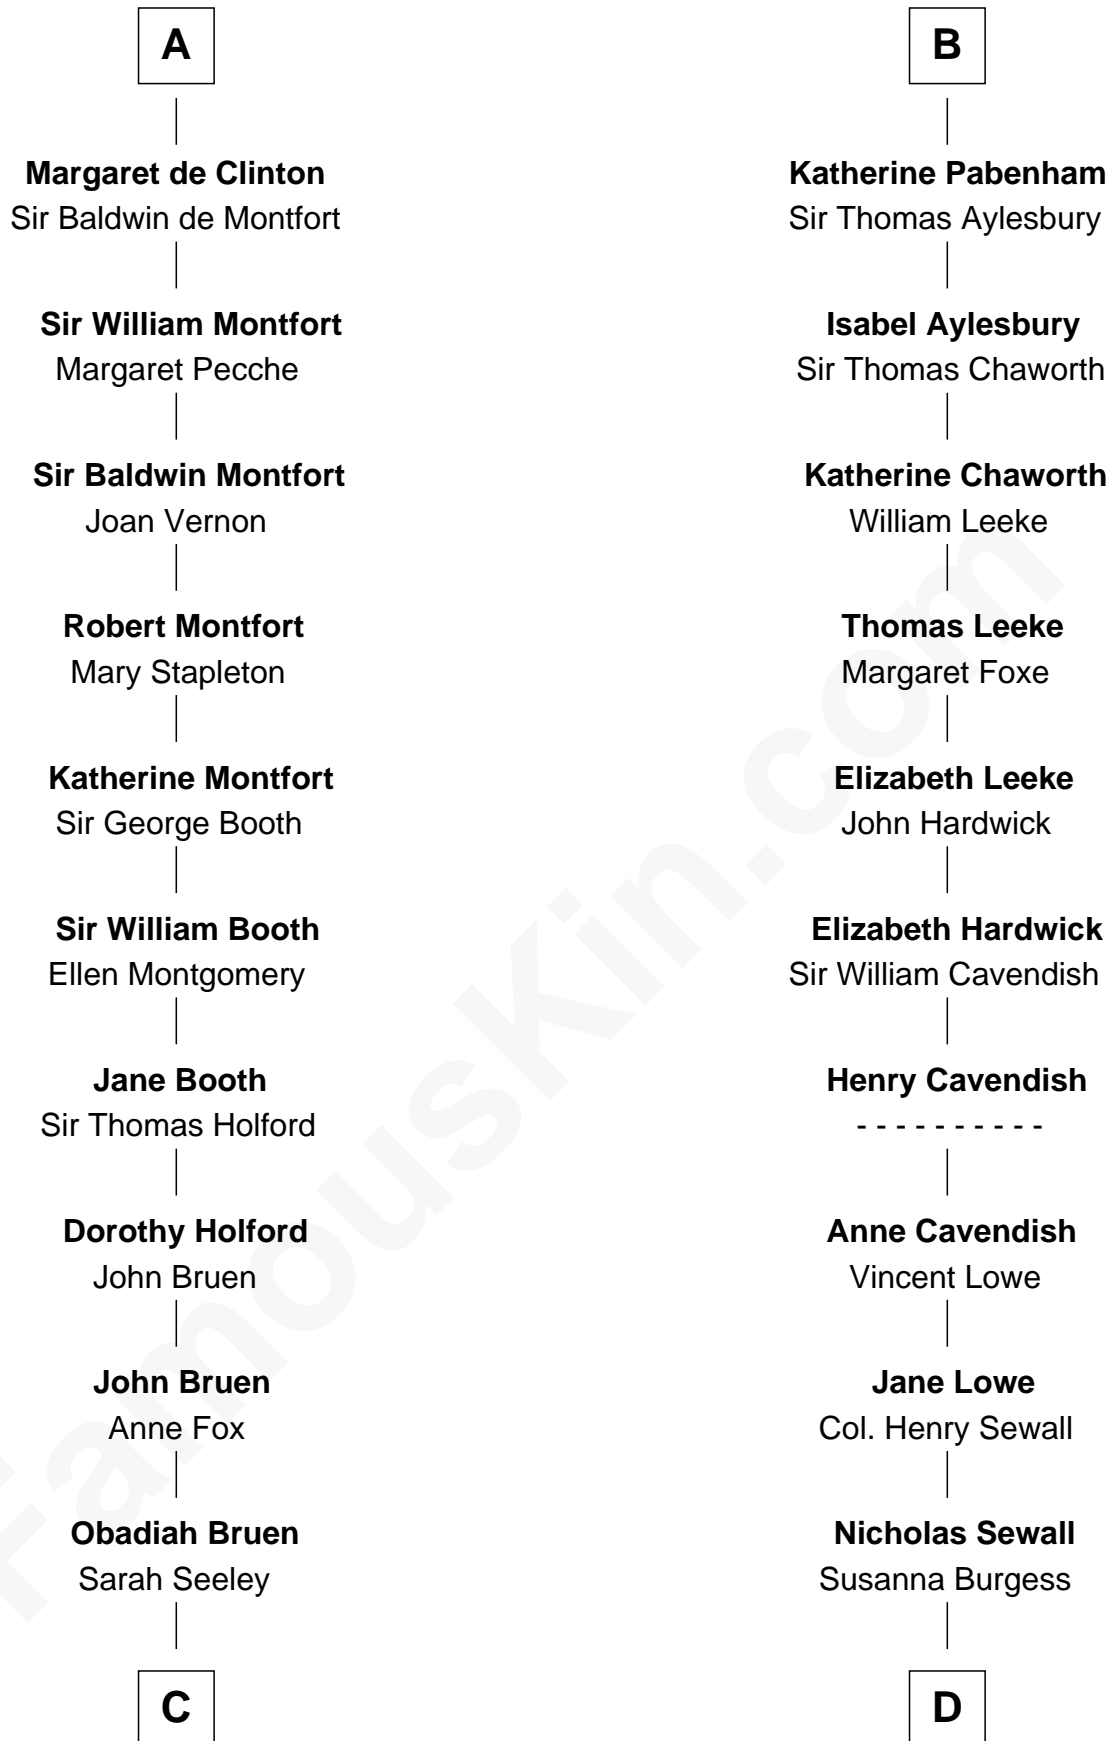

FamousKin.com Relationship Chart of

Abraham Baldwin

Signer of the U.S. Constitution

19th cousin 2 times removed of

Charles Carroll

Signer of the Declaration of Independence

C

Mary Bruen
John Baldwin

Abigail Baldwin
Samuel Baldwin

Timothy Baldwin
Bathsheba Stone

Michael Baldwin
Lucy Dudley

Abraham Baldwin
Signer of the U.S. Constitution

D

Jane Sewall
Clement Brooke

Elizabeth Brooke
Charles Carroll

Charles Carroll
Signer of Declaration of Independence