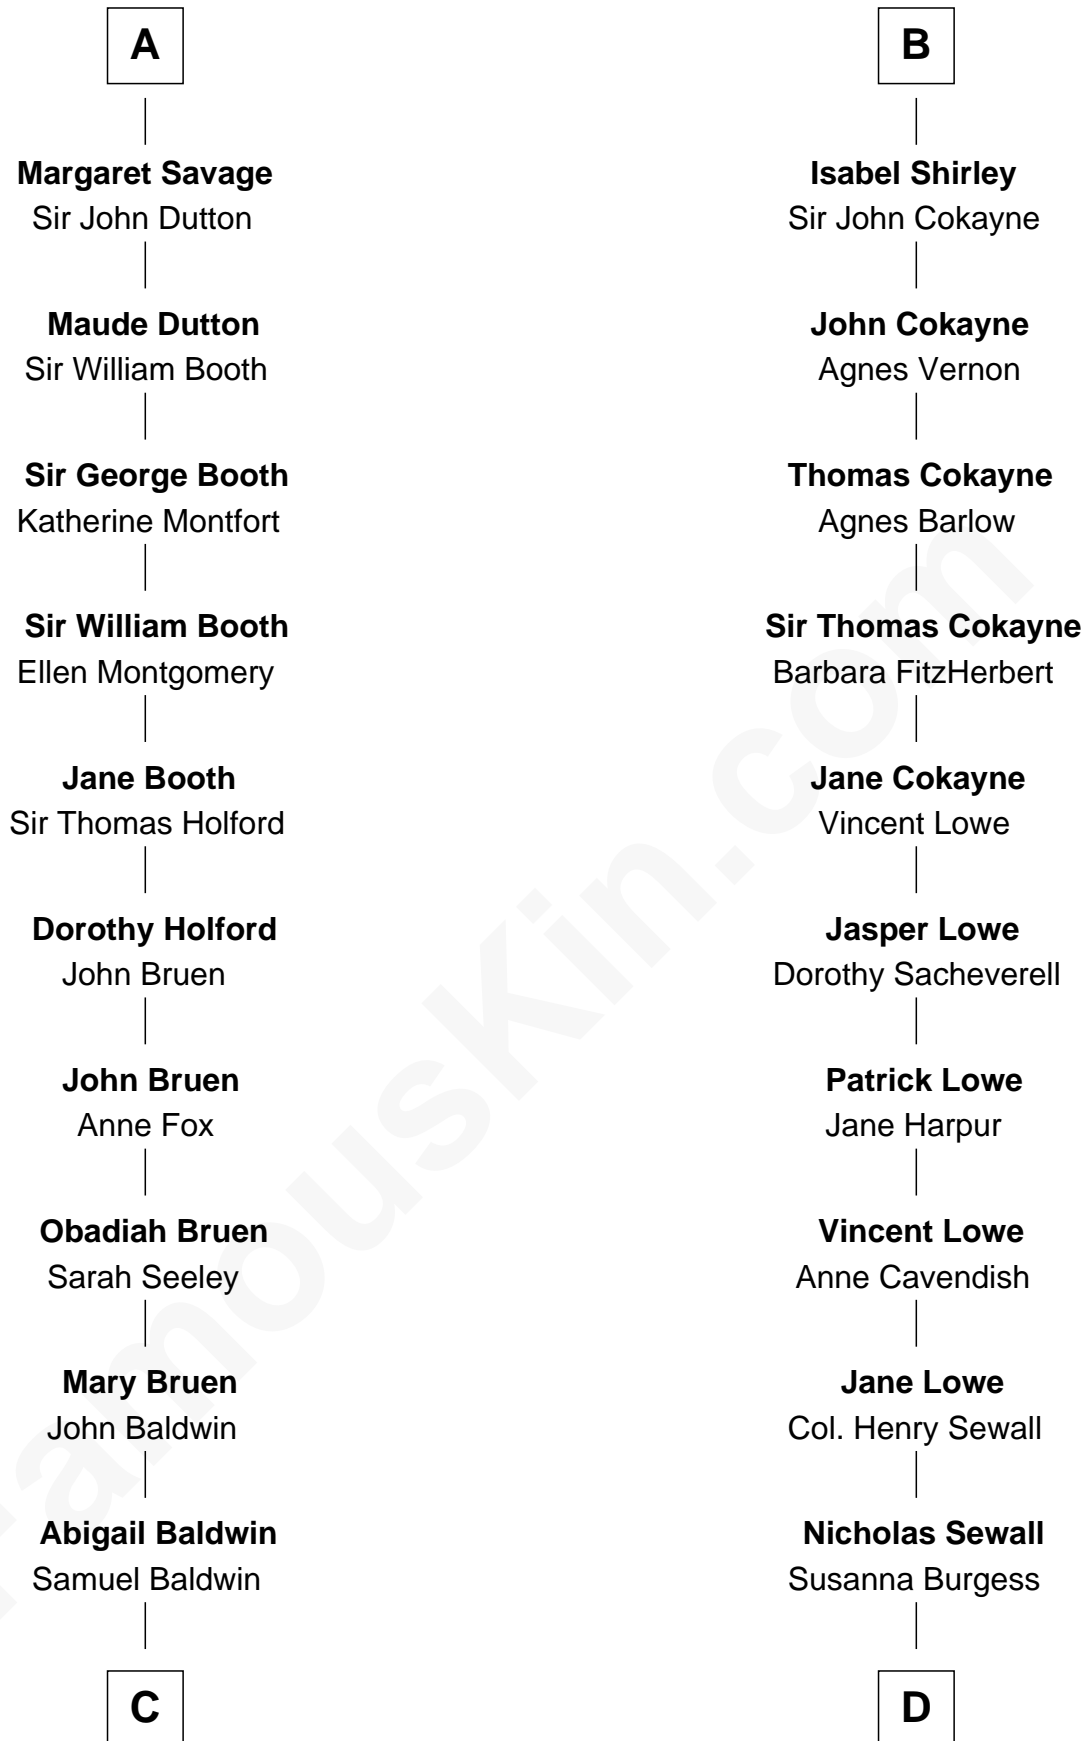

FamousKin.com Relationship Chart of

Abraham Baldwin

Signer of the U.S. Constitution

19th cousin of

Charles Carroll

Signer of the Declaration of Independence

Sir William Longespee

Ela of Salisbury

Stephen Longespee
Emmeline de Ridelisford

Ela Longespee
Sir Roger la Zouche

Sir Alan la Zouche
Eleanor de Segrave

Maude la Zouche
Sir Robert de Holland

Maude de Holland
Sir Thomas de Swinnerton

Sir Robert de Swinnerton
Elizabeth de Beke

Maud de Swinnerton
Sir John Savage

A

William Longespee
Idoine de Camville

Ela Longespee
Sir James de Audley

Sir Nicholas de Audley
Katherine Giffard

Sir Nicholas Audley
Joan Martin

Alice de Audley
Sir Hugh de Meynell

Isabel de Meynell
Sir Thomas de Shirley

Sir Hugh Shirley
Beatrice Brewes

B

C

Timothy Baldwin
Bathsheba Stone

Michael Baldwin
Lucy Dudley

Abraham Baldwin
Signer of the U.S. Constitution

D