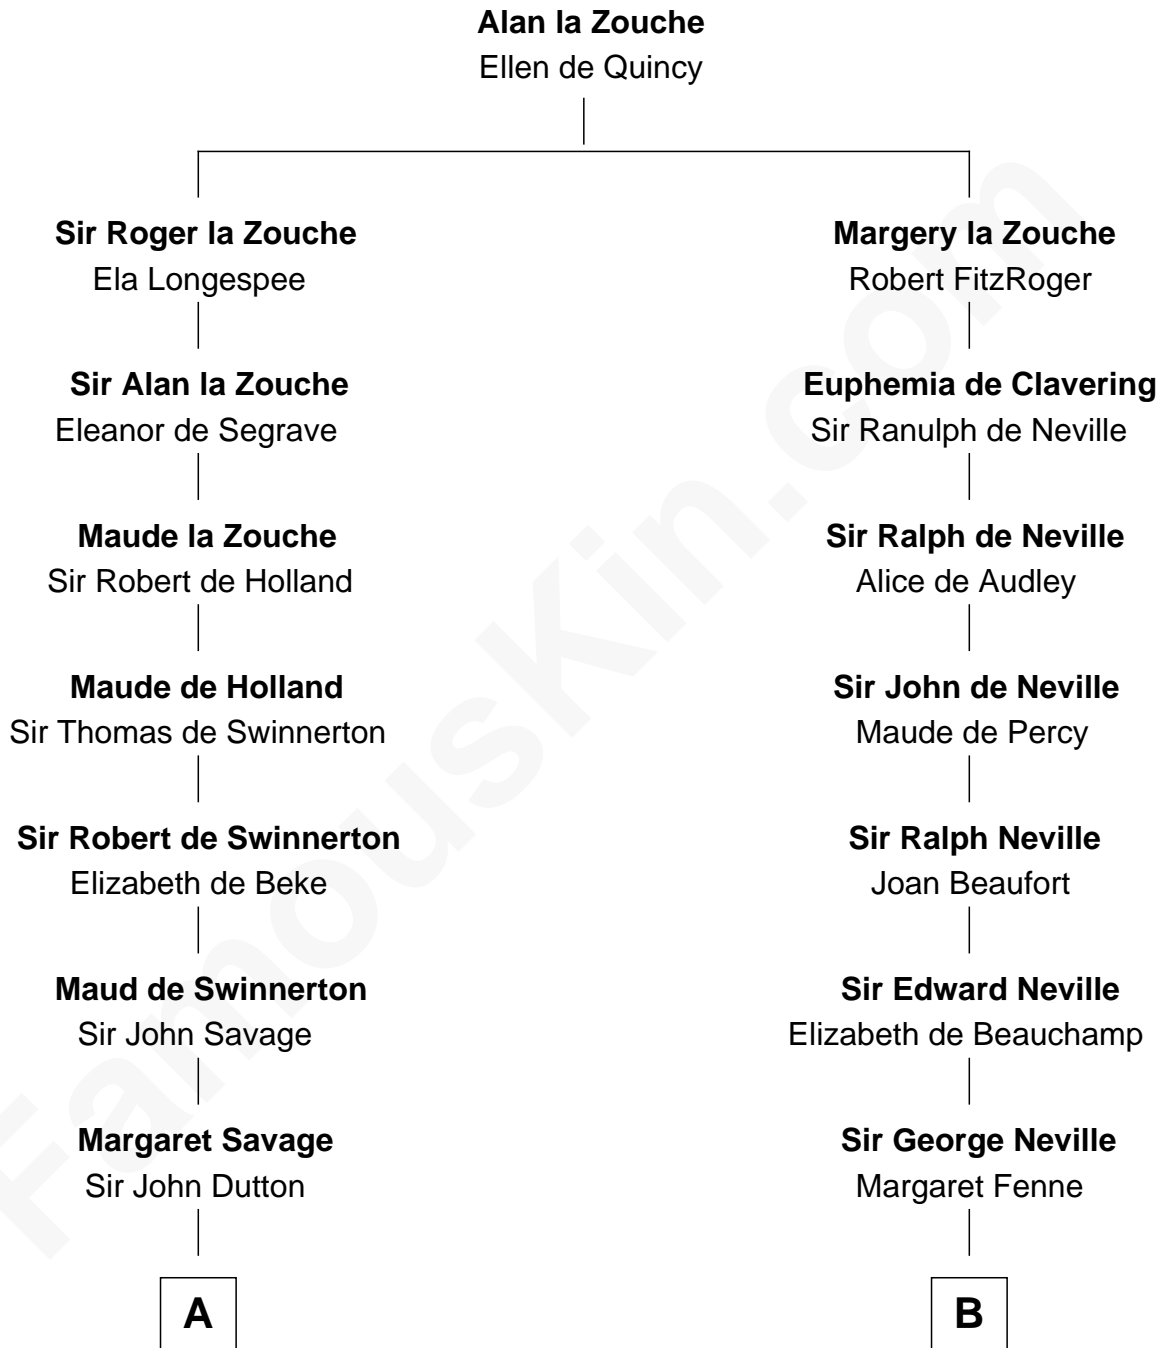

FamousKin.com

Relationship Chart of

Abraham Baldwin

Signer of the U.S. Constitution

15th cousin 3 times removed of

John Carroll

Founder of Georgetown University

C

Michael Baldwin

Lucy Dudley

Abraham Baldwin

Signer of the U.S. Constitution

FamousKin.com