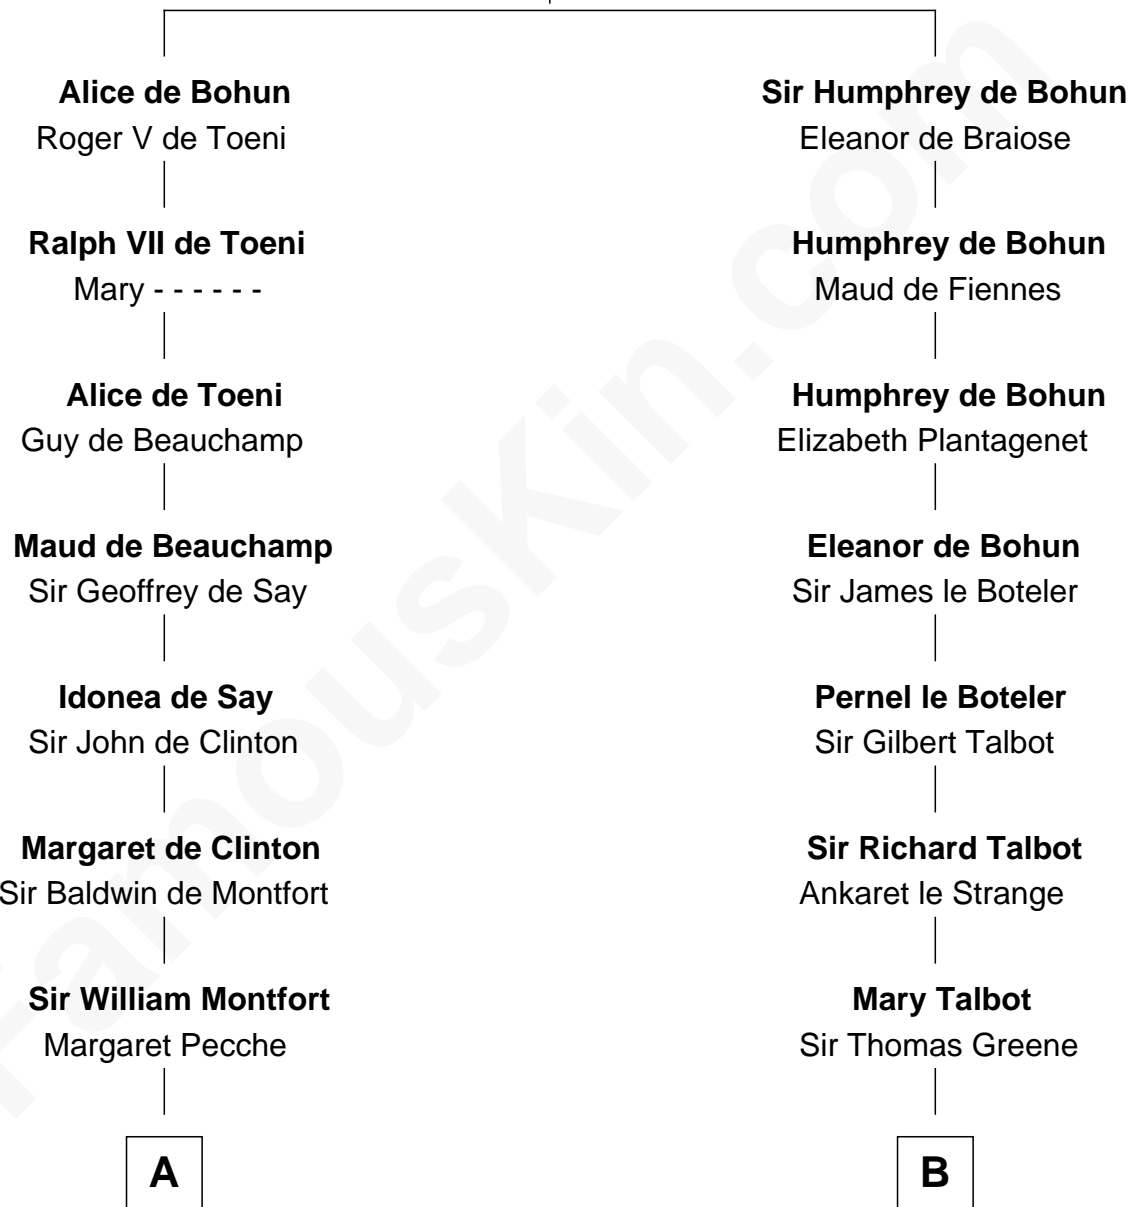

FamousKin.com Relationship Chart of

Abraham Baldwin

Signer of the U.S. Constitution

18th cousin 1 time removed of

John Carroll

Founder of Georgetown University

Sir Humphrey de Bohun

Maud of Eu

C

Timothy Baldwin
Bathsheba Stone

Michael Baldwin
Lucy Dudley

Abraham Baldwin
Signer of the U.S. Constitution

D

Eleanor Darnall
Daniel Carroll

John Carroll
Founder, Georgetown University

FamousKin.com