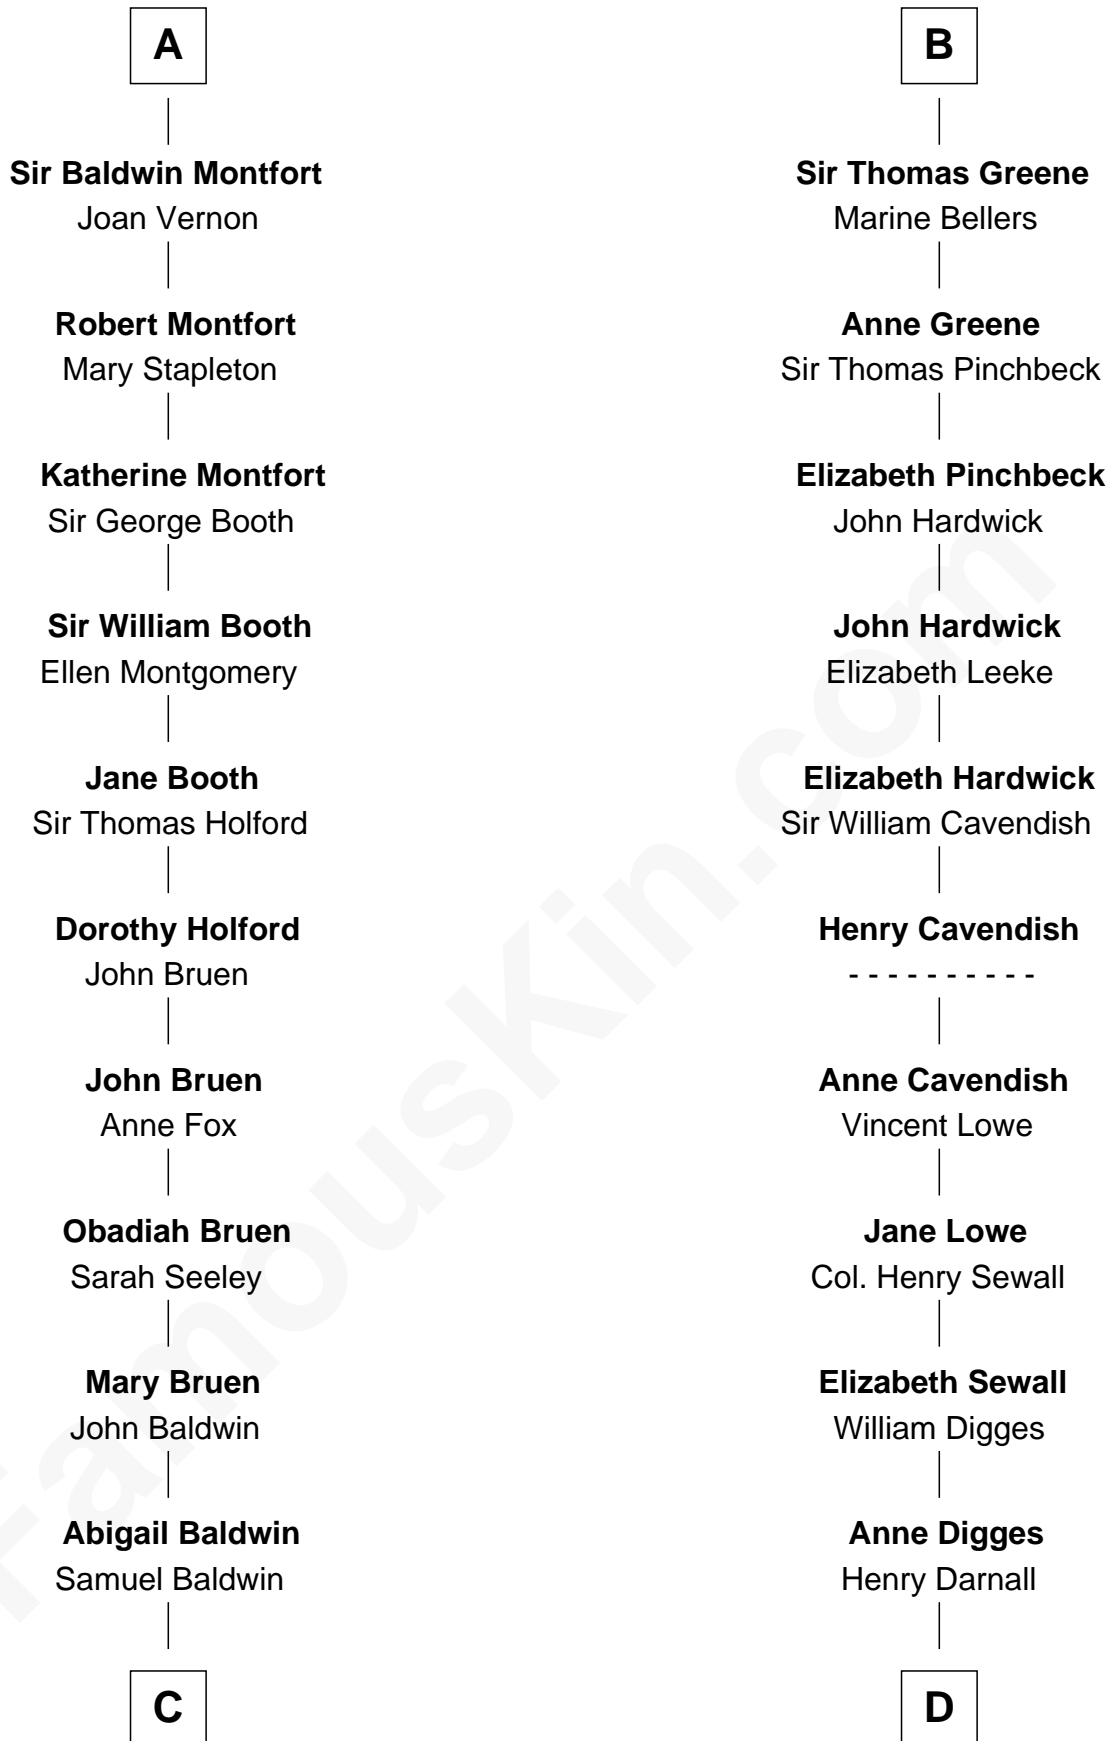

FamousKin.com Relationship Chart of

Abraham Baldwin

Signer of the U.S. Constitution

18th cousin 1 time removed of

John Carroll

Founder of Georgetown University

Sir Humphrey de Bohun

Maud of Eu

C

Timothy Baldwin
Bathsheba Stone

Michael Baldwin
Lucy Dudley

Abraham Baldwin
Signer of the U.S. Constitution

D

Eleanor Darnall
Daniel Carroll

John Carroll
Founder, Georgetown University

FamousKin.com