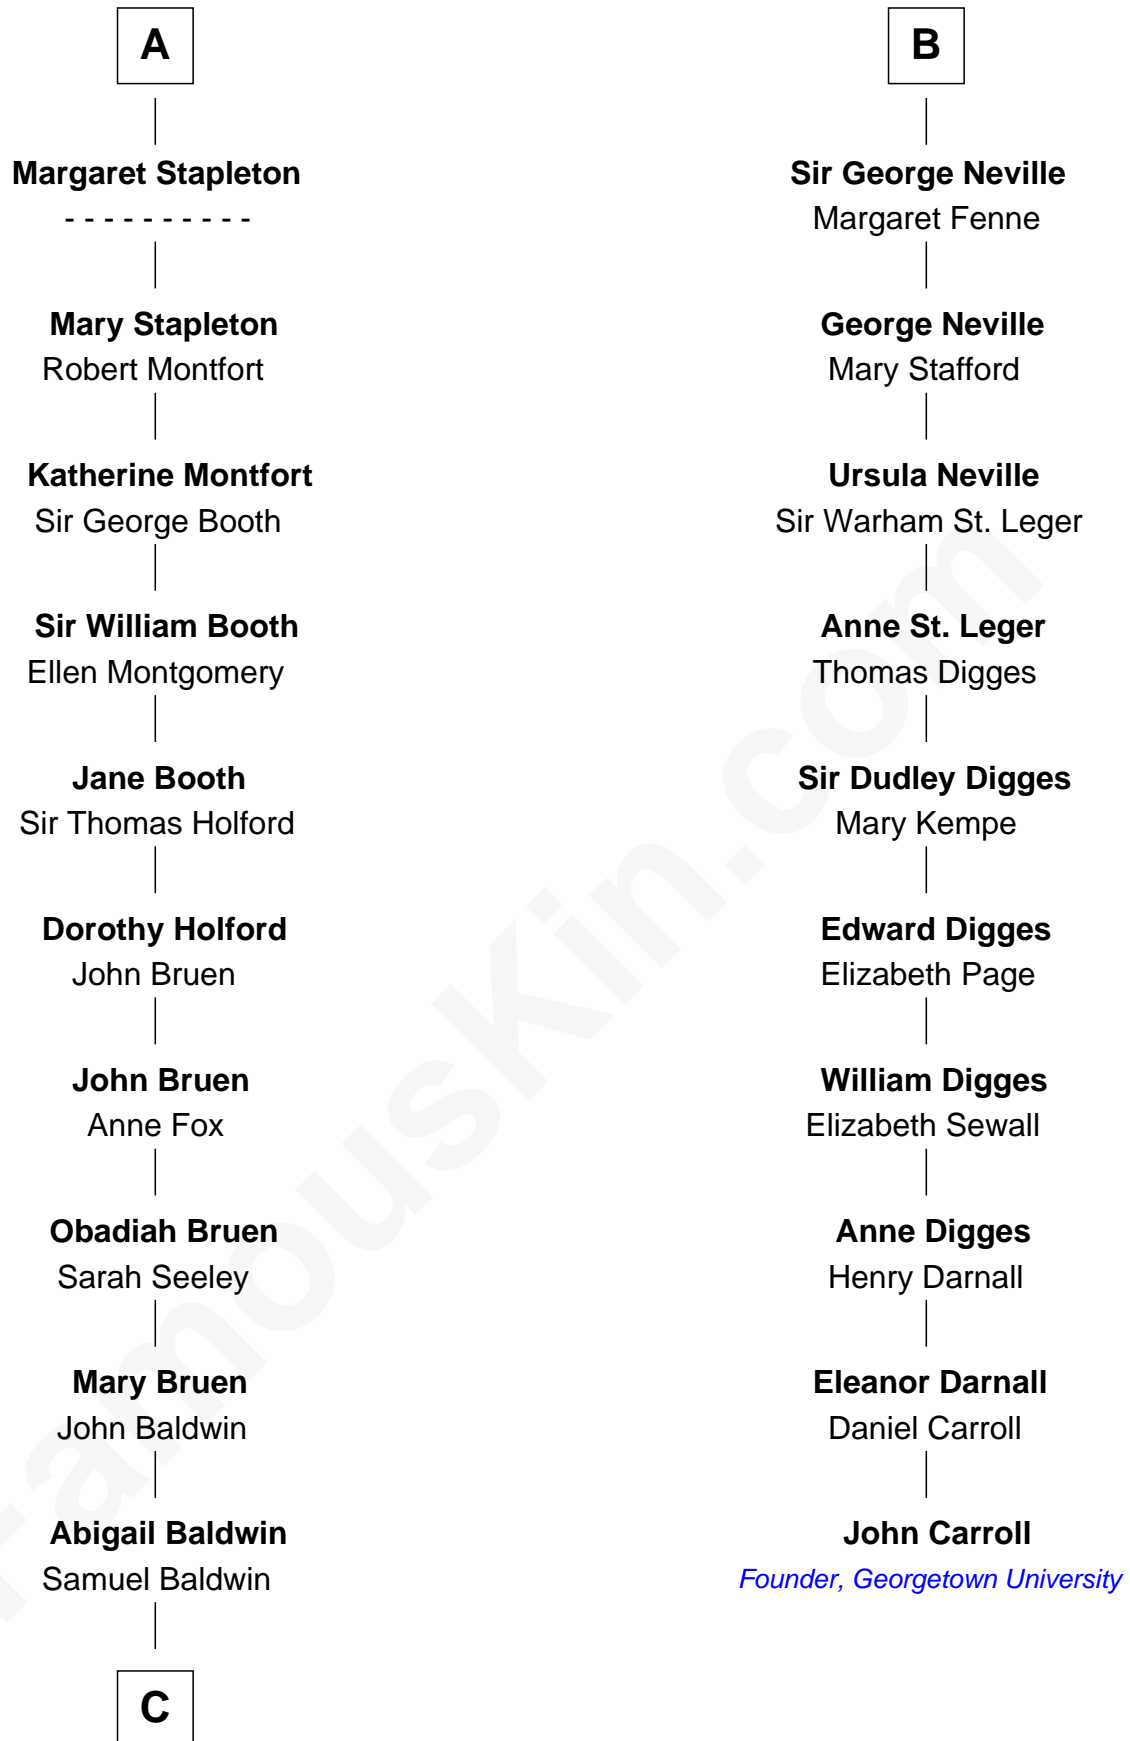

FamousKin.com Relationship Chart of

Abraham Baldwin

Signer of the U.S. Constitution

16th cousin 3 times removed of

John Carroll

Founder of Georgetown University

C

—
Timothy Baldwin
Bathsheba Stone

—
Michael Baldwin
Lucy Dudley

—
Abraham Baldwin
Signer of the U.S. Constitution

FamousKin.com