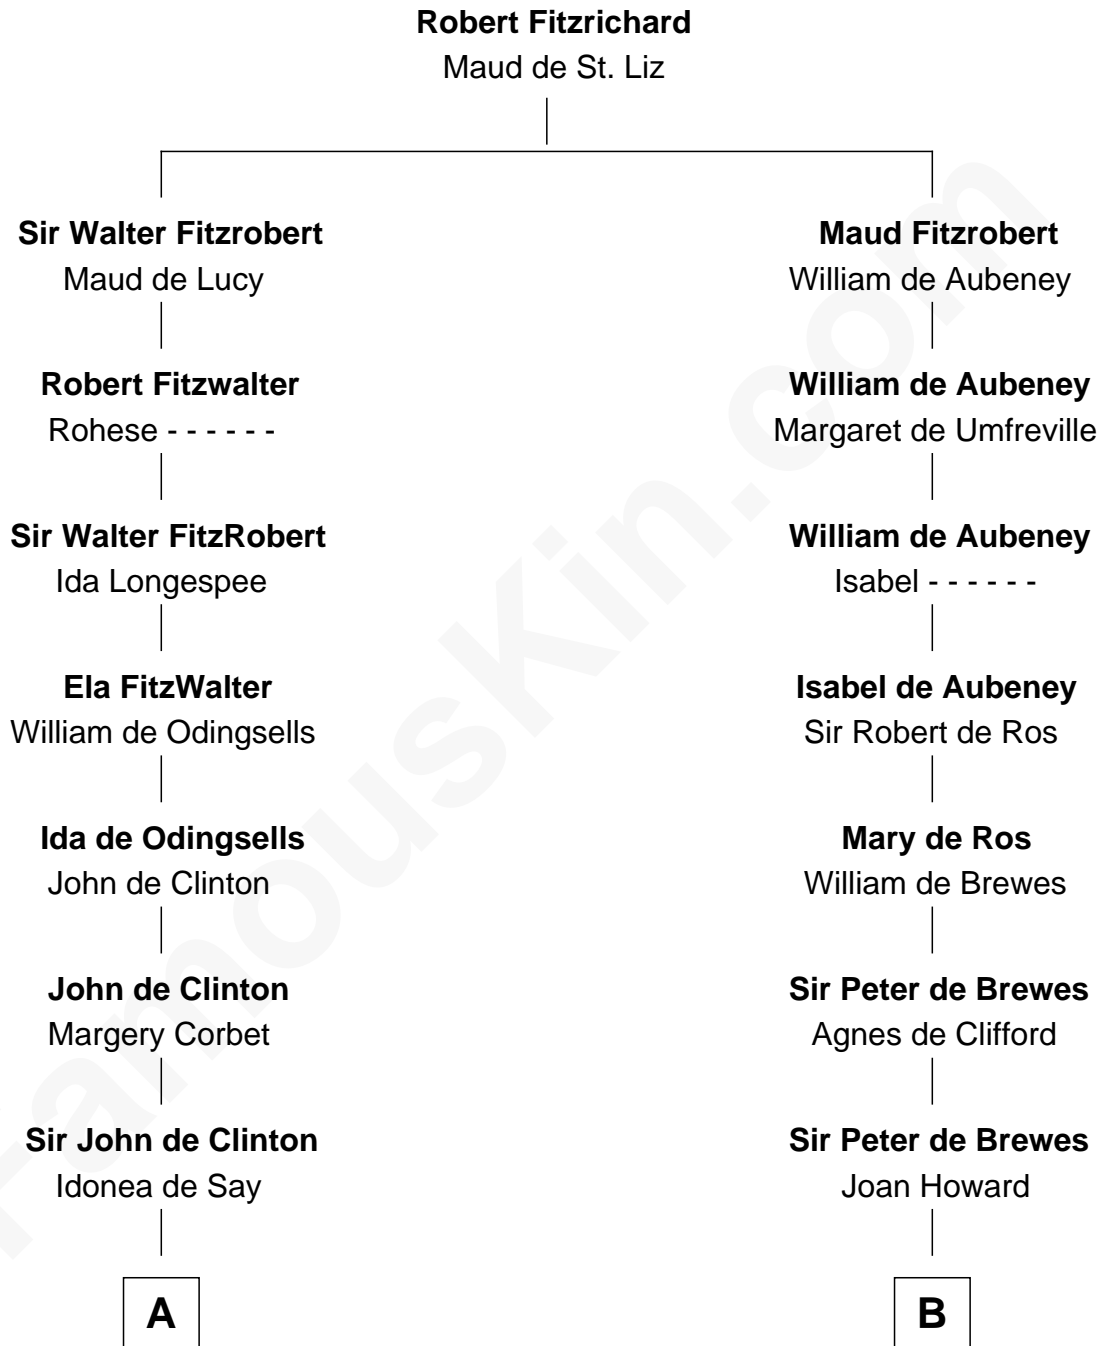

FamousKin.com

Relationship Chart of

Abraham Baldwin

Signer of the U.S. Constitution

20th cousin 1 time removed of

John Carroll

Founder of Georgetown University

C

Mary Bruen
John Baldwin

Abigail Baldwin
Samuel Baldwin

Timothy Baldwin
Bathsheba Stone

Michael Baldwin
Lucy Dudley

Abraham Baldwin
Signer of the U.S. Constitution

D

Elizabeth Sewall
William Digges

Anne Digges
Henry Darnall