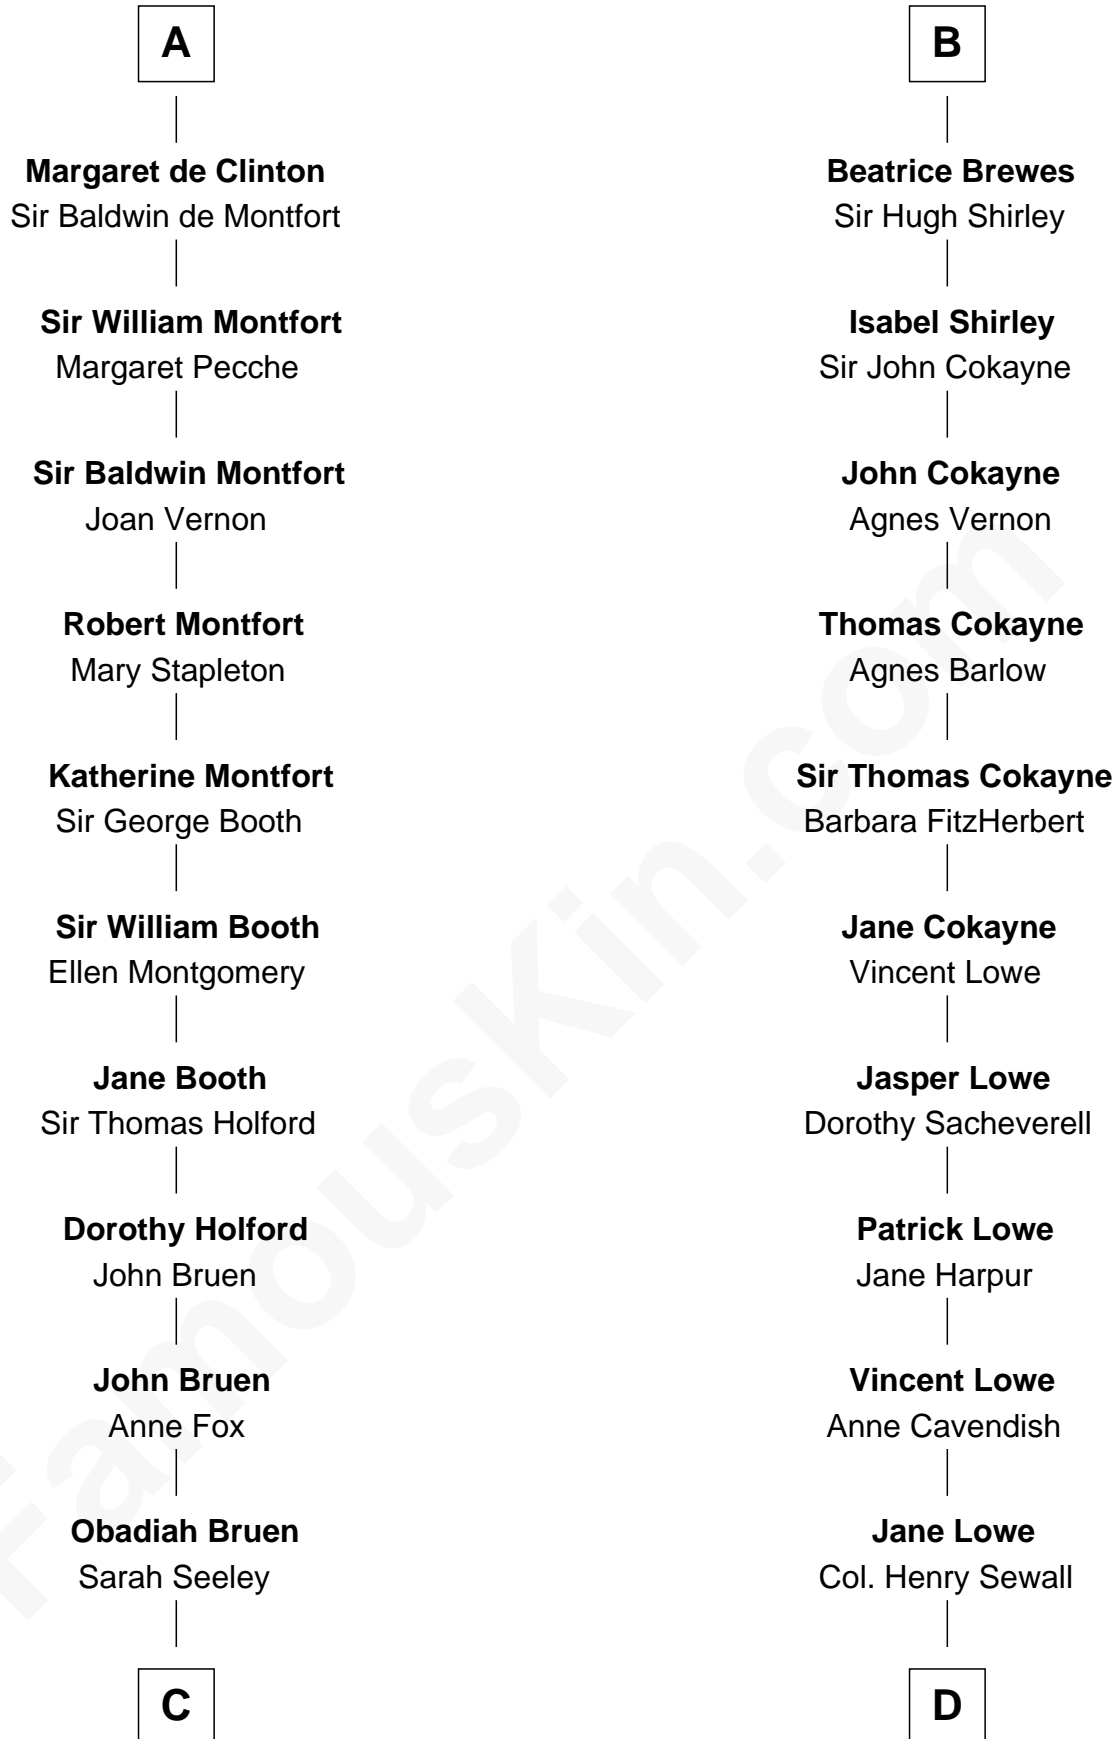

FamousKin.com

Relationship Chart of

Abraham Baldwin

Signer of the U.S. Constitution

20th cousin 1 time removed of

John Carroll

Founder of Georgetown University

C

Mary Bruen
John Baldwin

Abigail Baldwin
Samuel Baldwin

Timothy Baldwin
Bathsheba Stone

Michael Baldwin
Lucy Dudley

Abraham Baldwin
Signer of the U.S. Constitution

D

Elizabeth Sewall
William Digges

Anne Digges
Henry Darnall