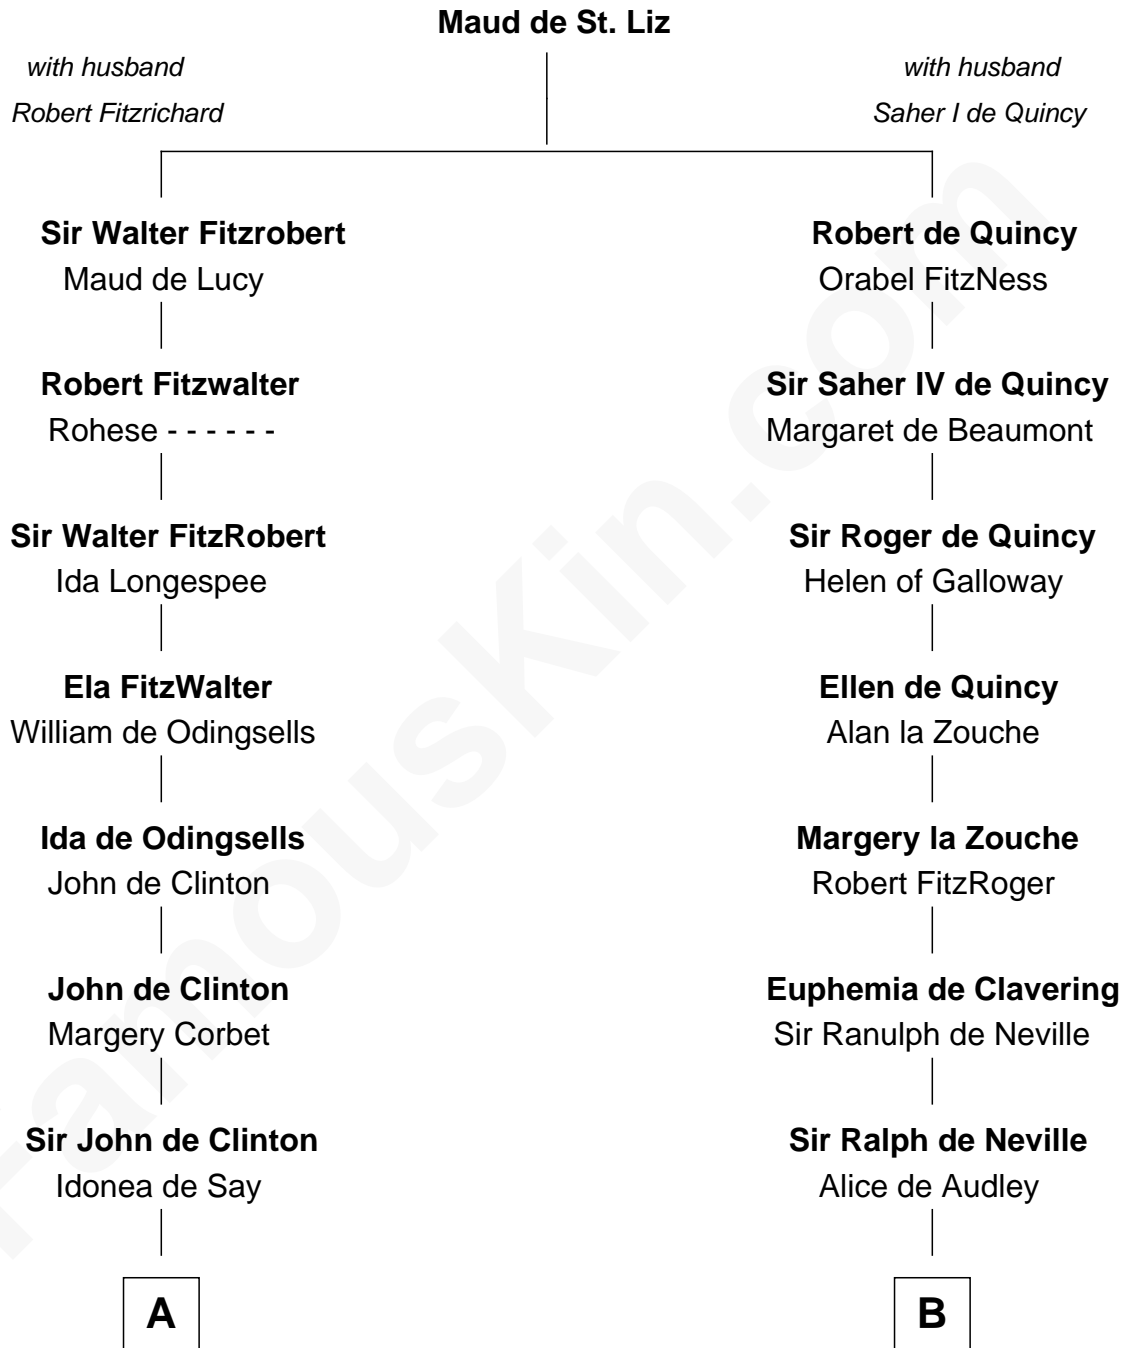

FamousKin.com

Relationship Chart of

Abraham Baldwin

Signer of the U.S. Constitution

19th cousin 2 times removed of

John Carroll

Founder of Georgetown University