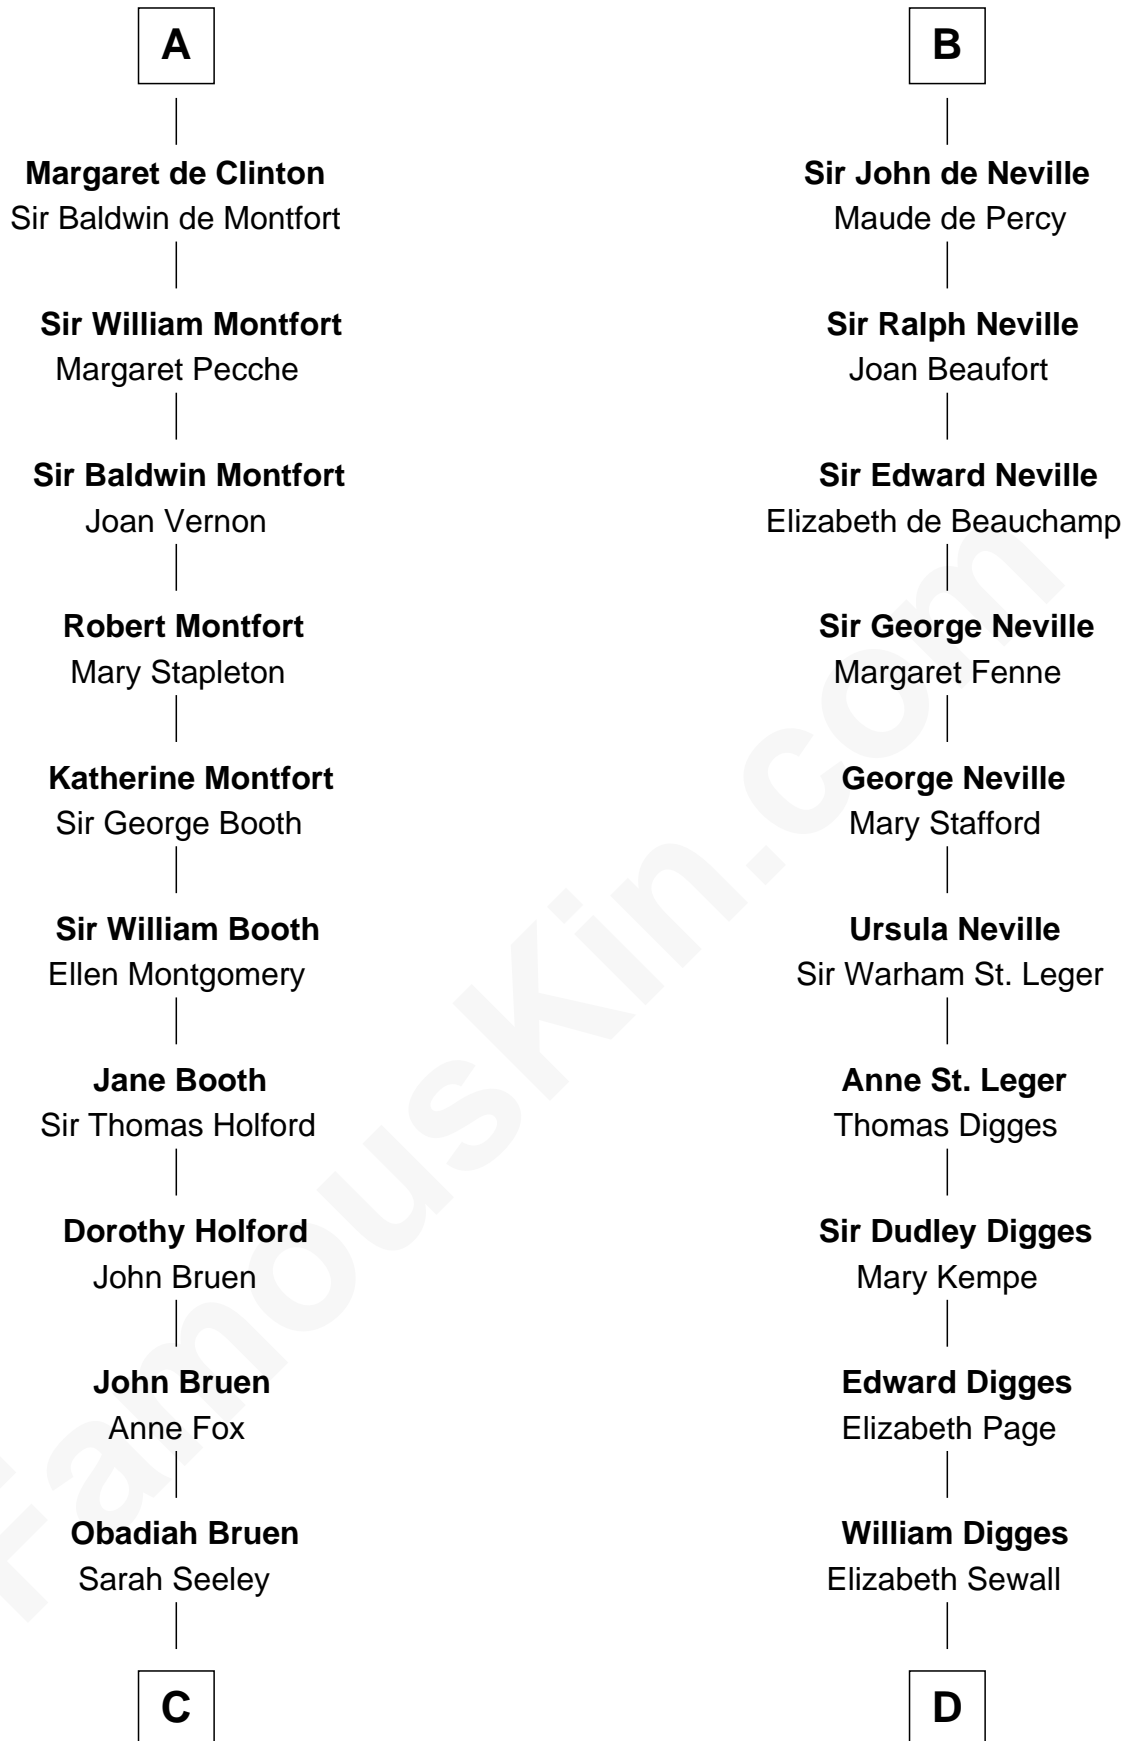

## Relationship Chart of

### Abraham Baldwin

*Signer of the U.S. Constitution*

19th cousin 2 times removed of

### John Carroll

*Founder of Georgetown University*

**C**

**Mary Bruen**  
John Baldwin

**Abigail Baldwin**  
Samuel Baldwin

**Timothy Baldwin**  
Bathsheba Stone

**Michael Baldwin**  
Lucy Dudley

**Abraham Baldwin**  
*Signer of the U.S. Constitution*