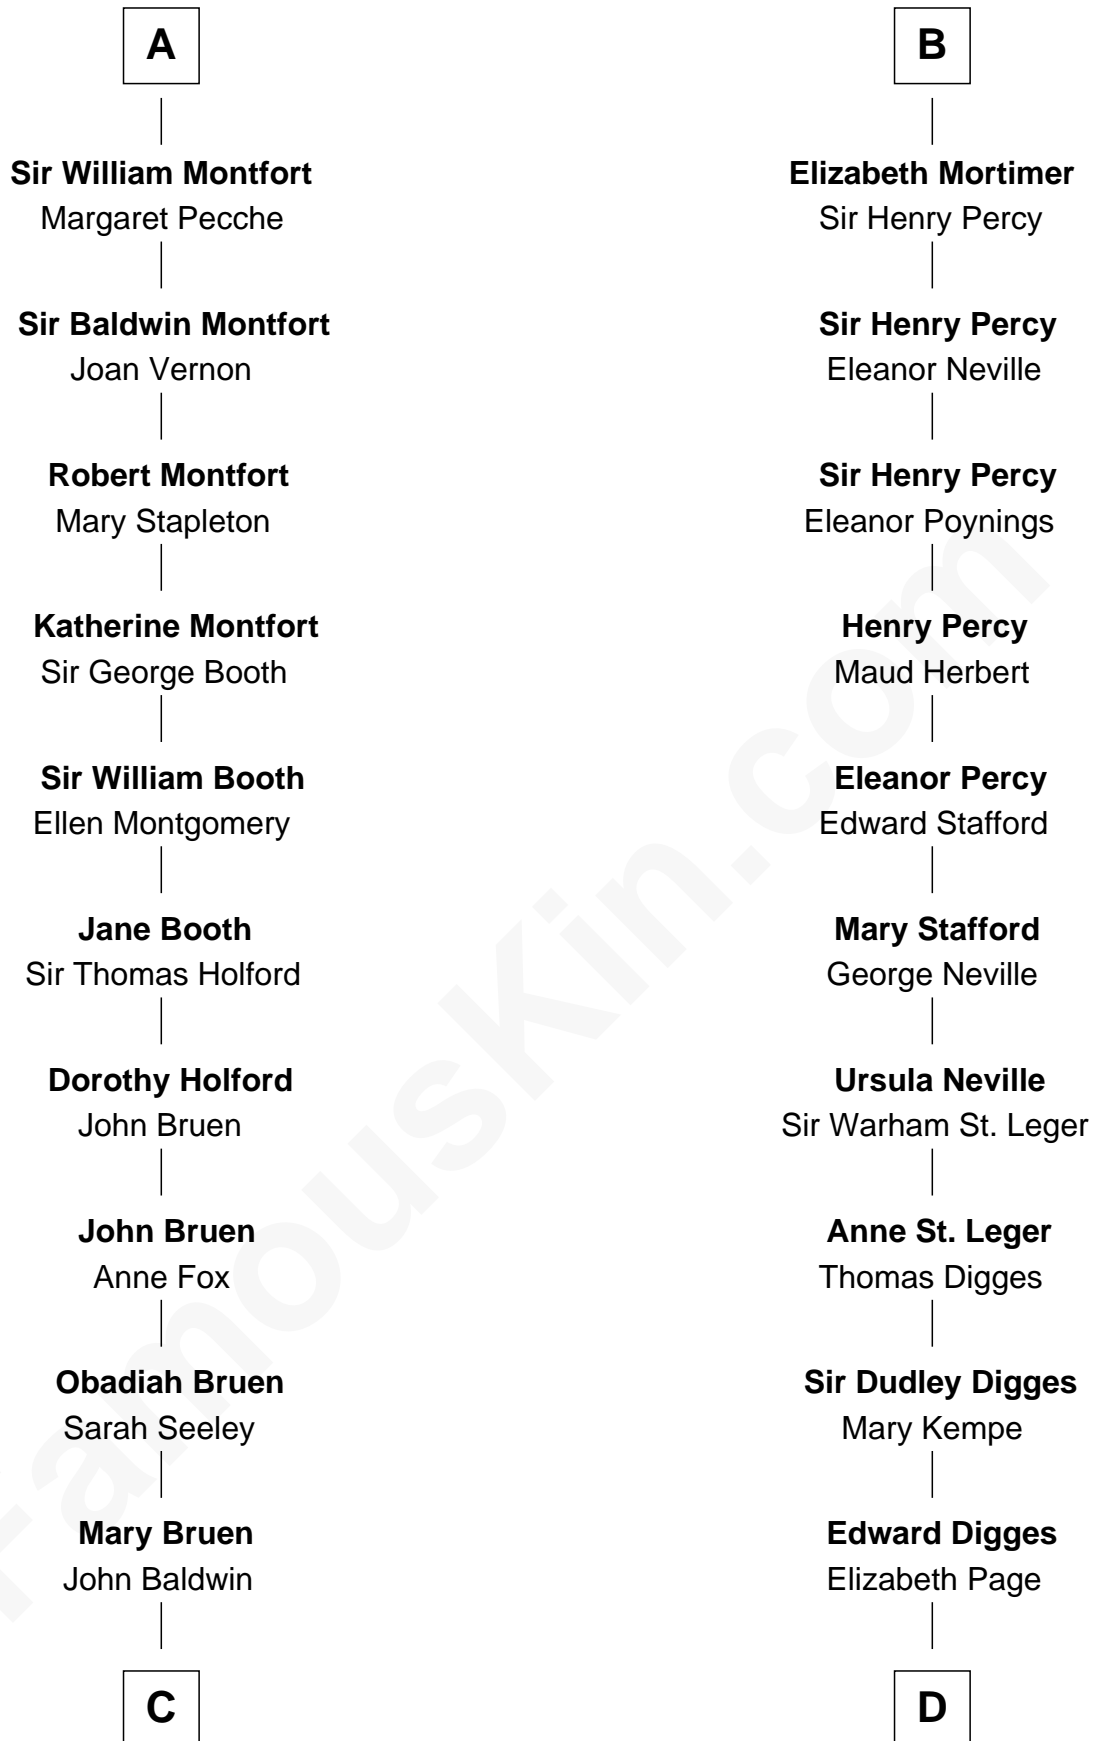

FamousKin.com Relationship Chart of

Abraham Baldwin

Signer of the U.S. Constitution

20th cousin of

John Carroll

Founder of Georgetown University

Richard de Clare
Amice of Gloucester

C

Abigail Baldwin

Samuel Baldwin

Timothy Baldwin

Bathsheba Stone

Michael Baldwin

Lucy Dudley

Abraham Baldwin

Signer of the U.S. Constitution