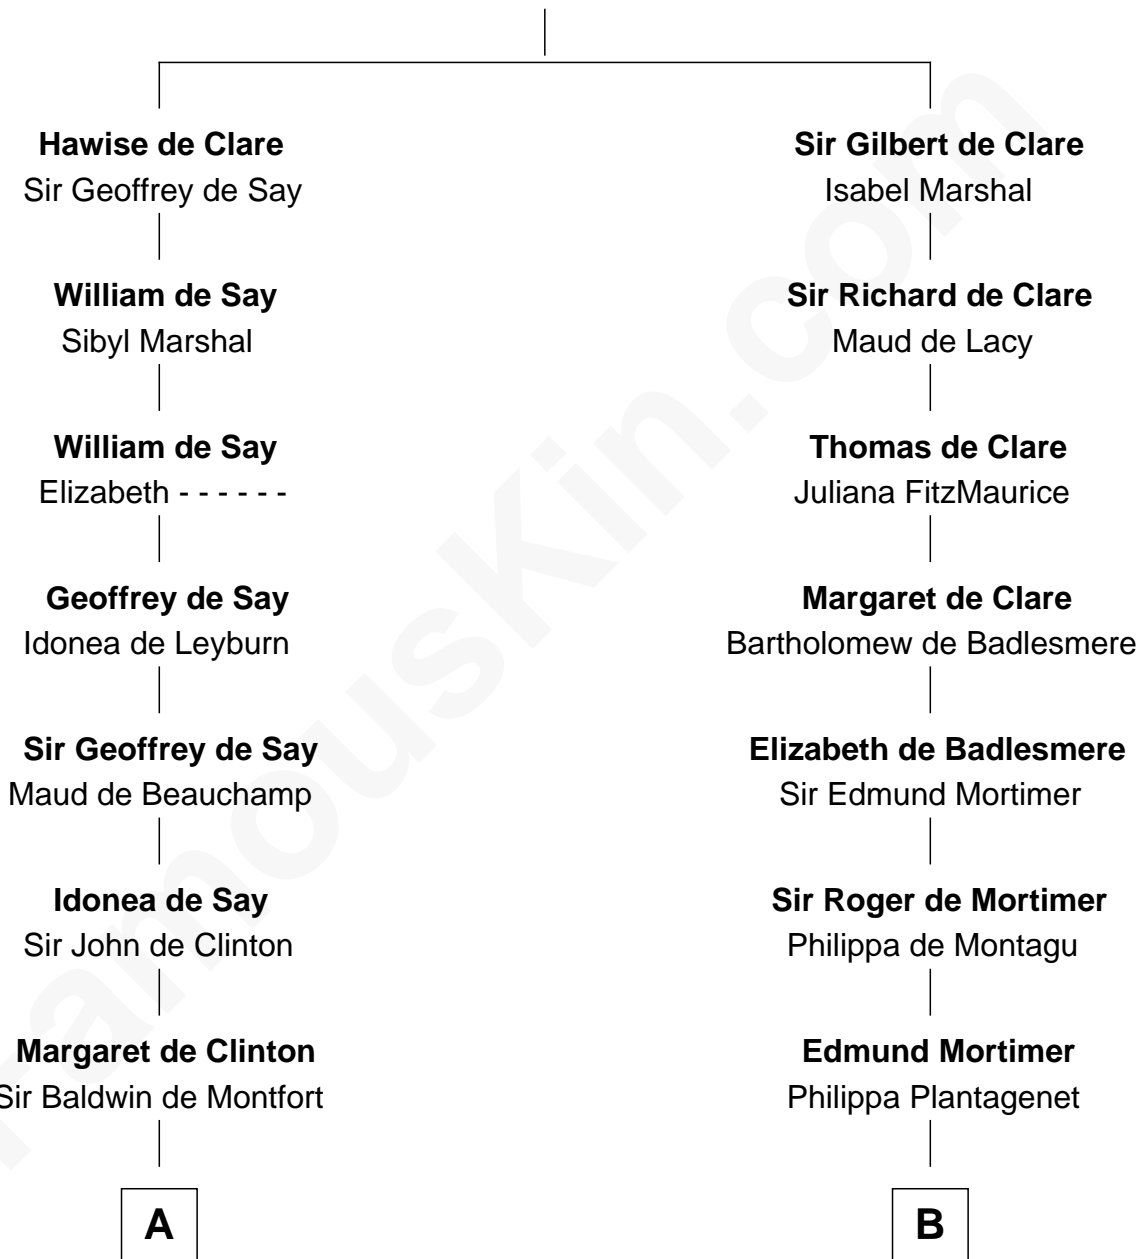

FamousKin.com Relationship Chart of

Abraham Baldwin

Signer of the U.S. Constitution

20th cousin of

John Carroll

Founder of Georgetown University

Richard de Clare
Amice of Gloucester

C

Abigail Baldwin

Samuel Baldwin

Timothy Baldwin

Bathsheba Stone

Michael Baldwin

Lucy Dudley

Abraham Baldwin

Signer of the U.S. Constitution