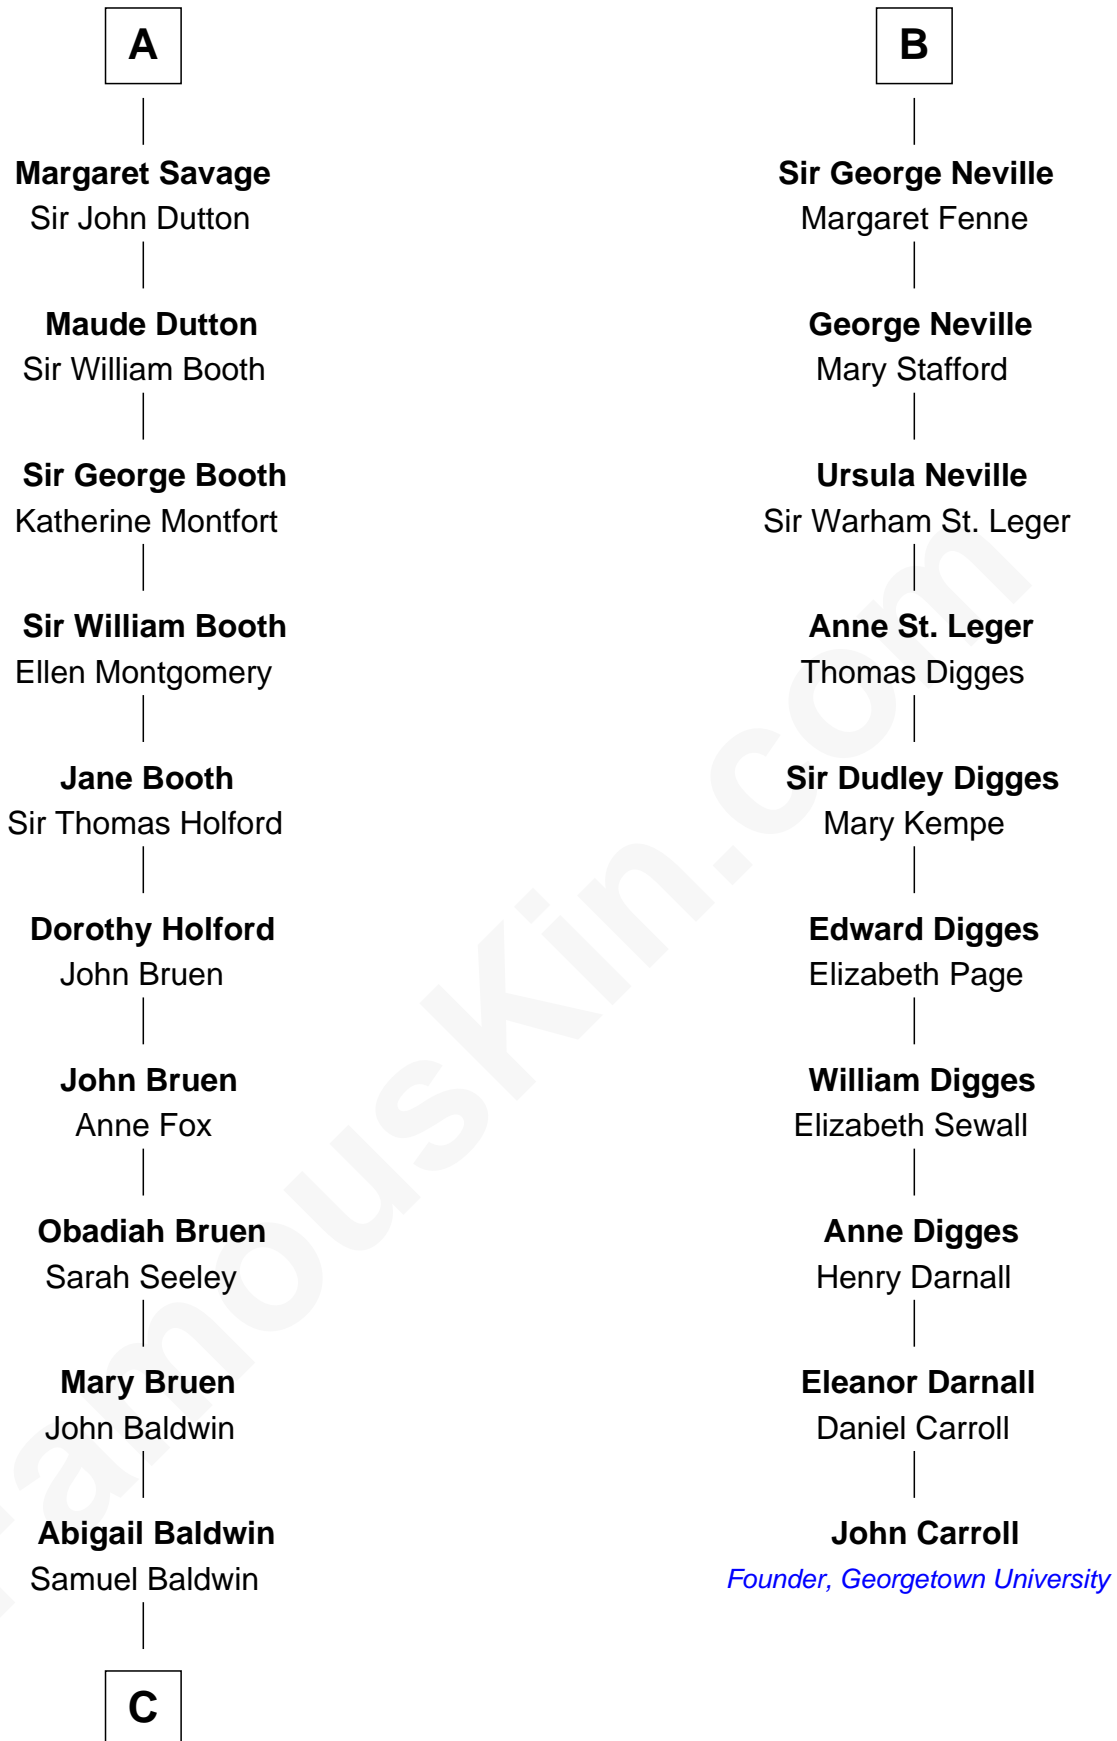

FamousKin.com

Relationship Chart of

Abraham Baldwin

Signer of the U.S. Constitution

16th cousin 3 times removed of

John Carroll

Founder of Georgetown University

Sir William Longespee

Ela of Salisbury

Stephen Longespee
Emmeline de Ridelisford

Ela Longespee
Sir Roger la Zouche

Sir Alan la Zouche
Eleanor de Segrave

Maude la Zouche
Sir Robert de Holland

Maude de Holland
Sir Thomas de Swinerton

Sir Robert de Swinerton
Elizabeth de Beke

Maud de Swinerton
Sir John Savage

A

William Longespee
Idoine de Camville

Ela Longespee
Sir James de Audley

Sir Hugh I de Audley
Iseult de Mortimer

Alice de Audley
Sir Ralph de Neville

Sir John de Neville
Maude de Percy

Sir Ralph Neville
Joan Beaufort

Sir Edward Neville
Elizabeth de Beauchamp

B

C

—
Timothy Baldwin
Bathsheba Stone

—
Michael Baldwin
Lucy Dudley

—
Abraham Baldwin
Signer of the U.S. Constitution