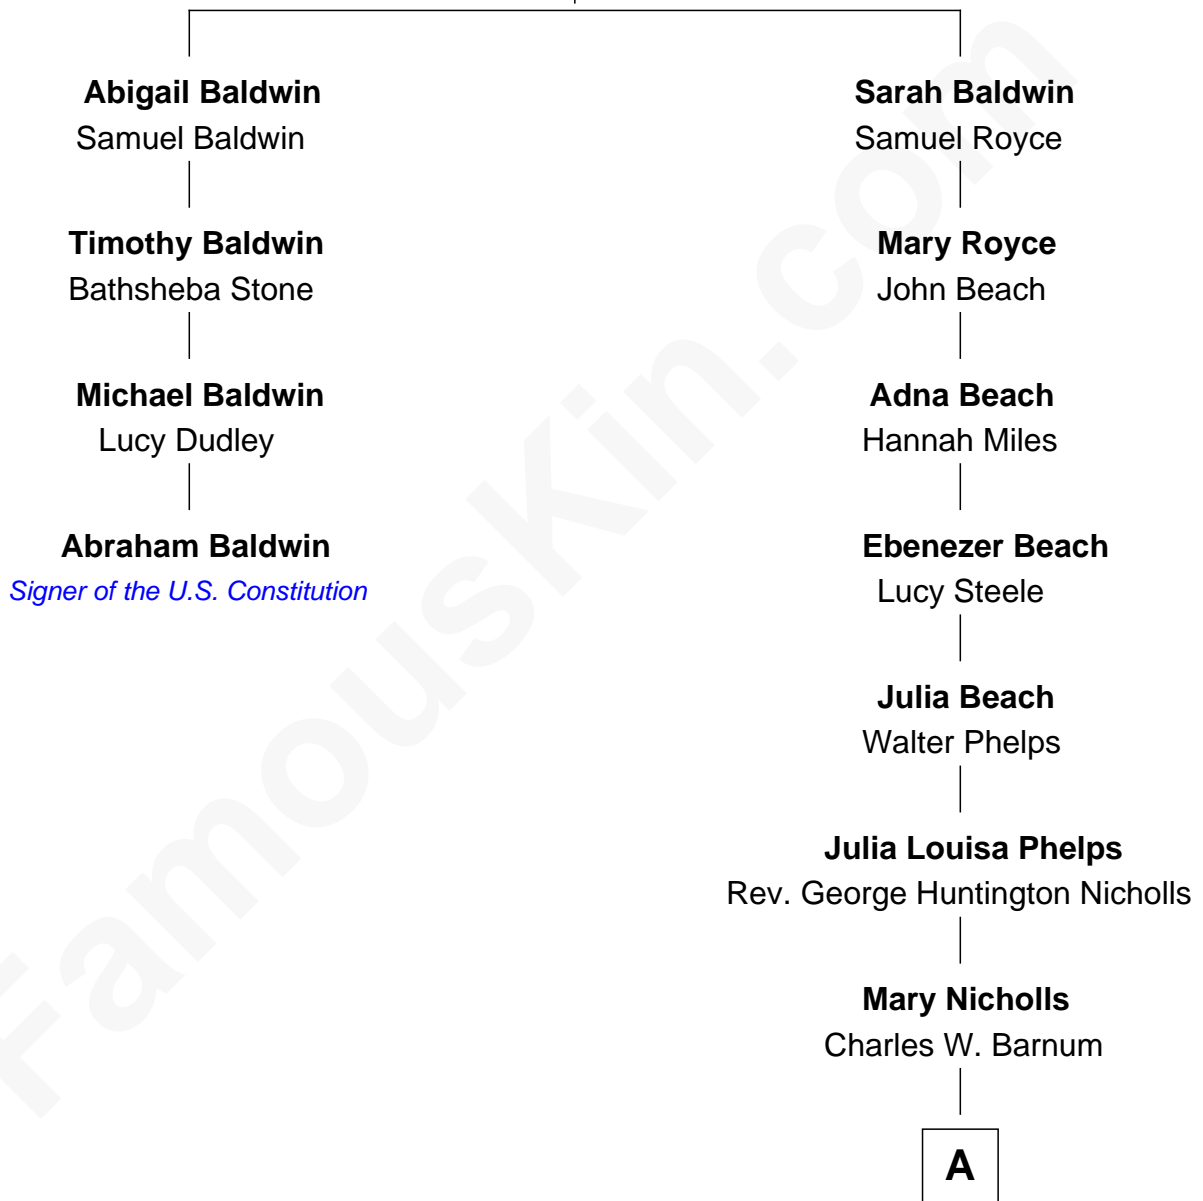

FamousKin.com Relationship Chart of

Abraham Baldwin

Signer of the U.S. Constitution

3rd cousin 7 times removed of

Treat Williams

TV & Movie Actor

John Baldwin

Mary Bruen

A

Richard Nicholls Barnum

Marian Hutchison Cocks

Eleanor Barnum

Treat Payne Andrew

Marian Andrew

Richard Norman Williams

Treat Williams