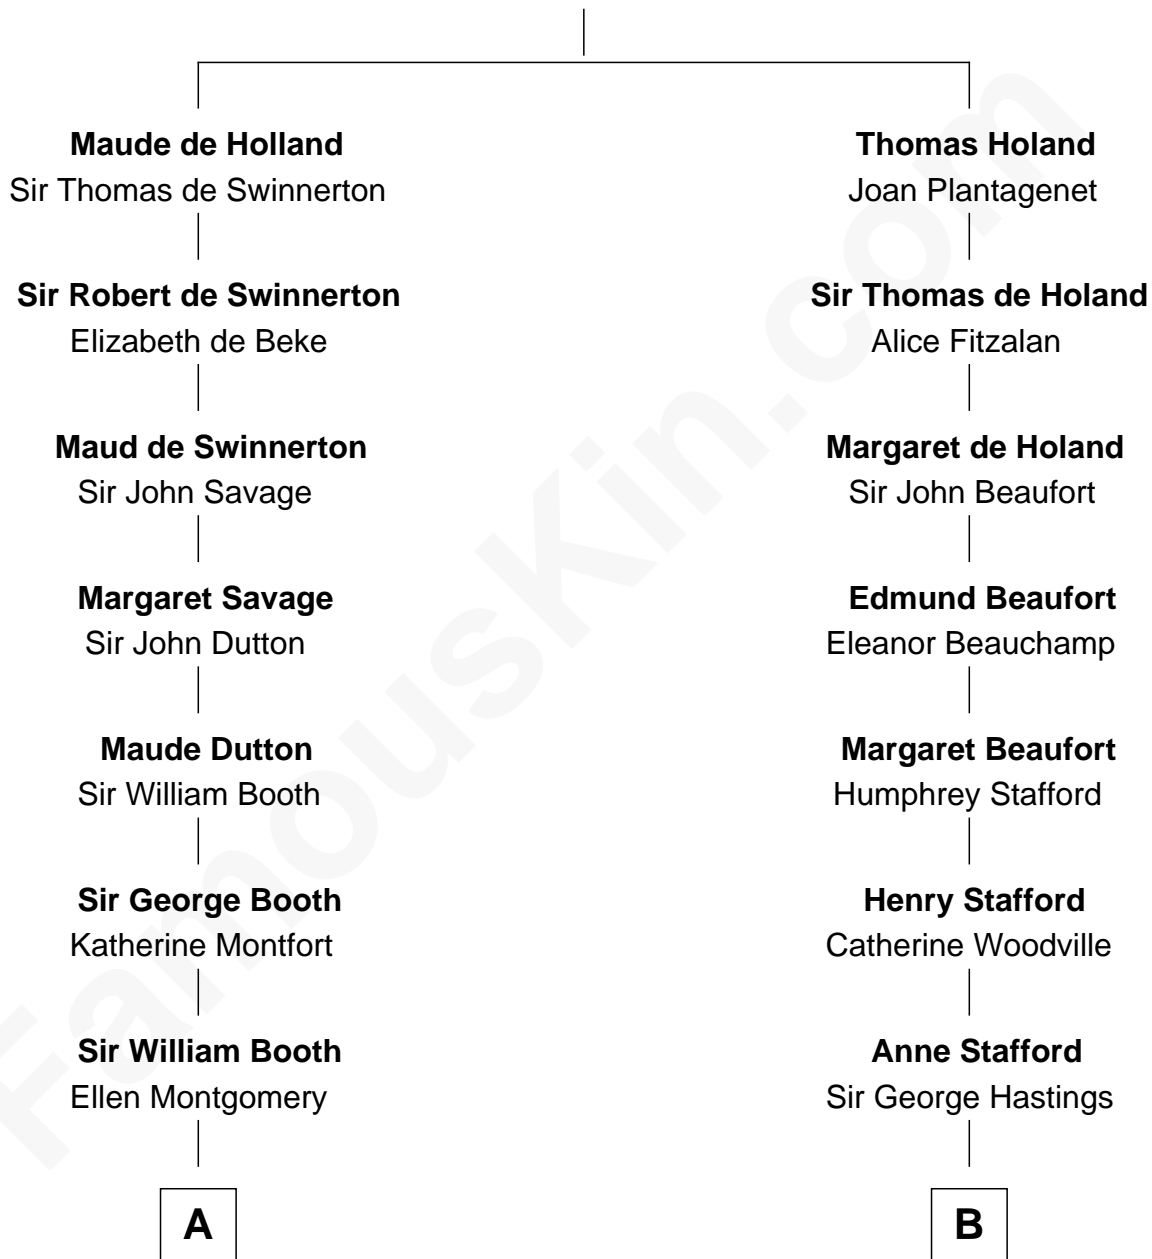

# FamousKin.com Relationship Chart of

**Abraham Baldwin**

*Signer of the U.S. Constitution*

15th cousin 2 times removed of

**Lewis Carroll**

*Author of Alice in Wonderland*

**Sir Robert de Holland**

Maude la Zouche

**A**

**Jane Booth**  
Sir Thomas Holford

**Dorothy Holford**  
John Bruen

**John Bruen**  
Anne Fox

**Obadiah Bruen**  
Sarah Seeley

**Mary Bruen**  
John Baldwin

**Abigail Baldwin**  
Samuel Baldwin

**Timothy Baldwin**  
Bathsheba Stone

**Michael Baldwin**  
Lucy Dudley

**Abraham Baldwin**  
*Signer of the U.S. Constitution*

**B**

**Sir Francis Hastings**  
Katherine Pole

**George Hastings**  
Dorothy Port

**Francis Hastings**  
Sarah Harington