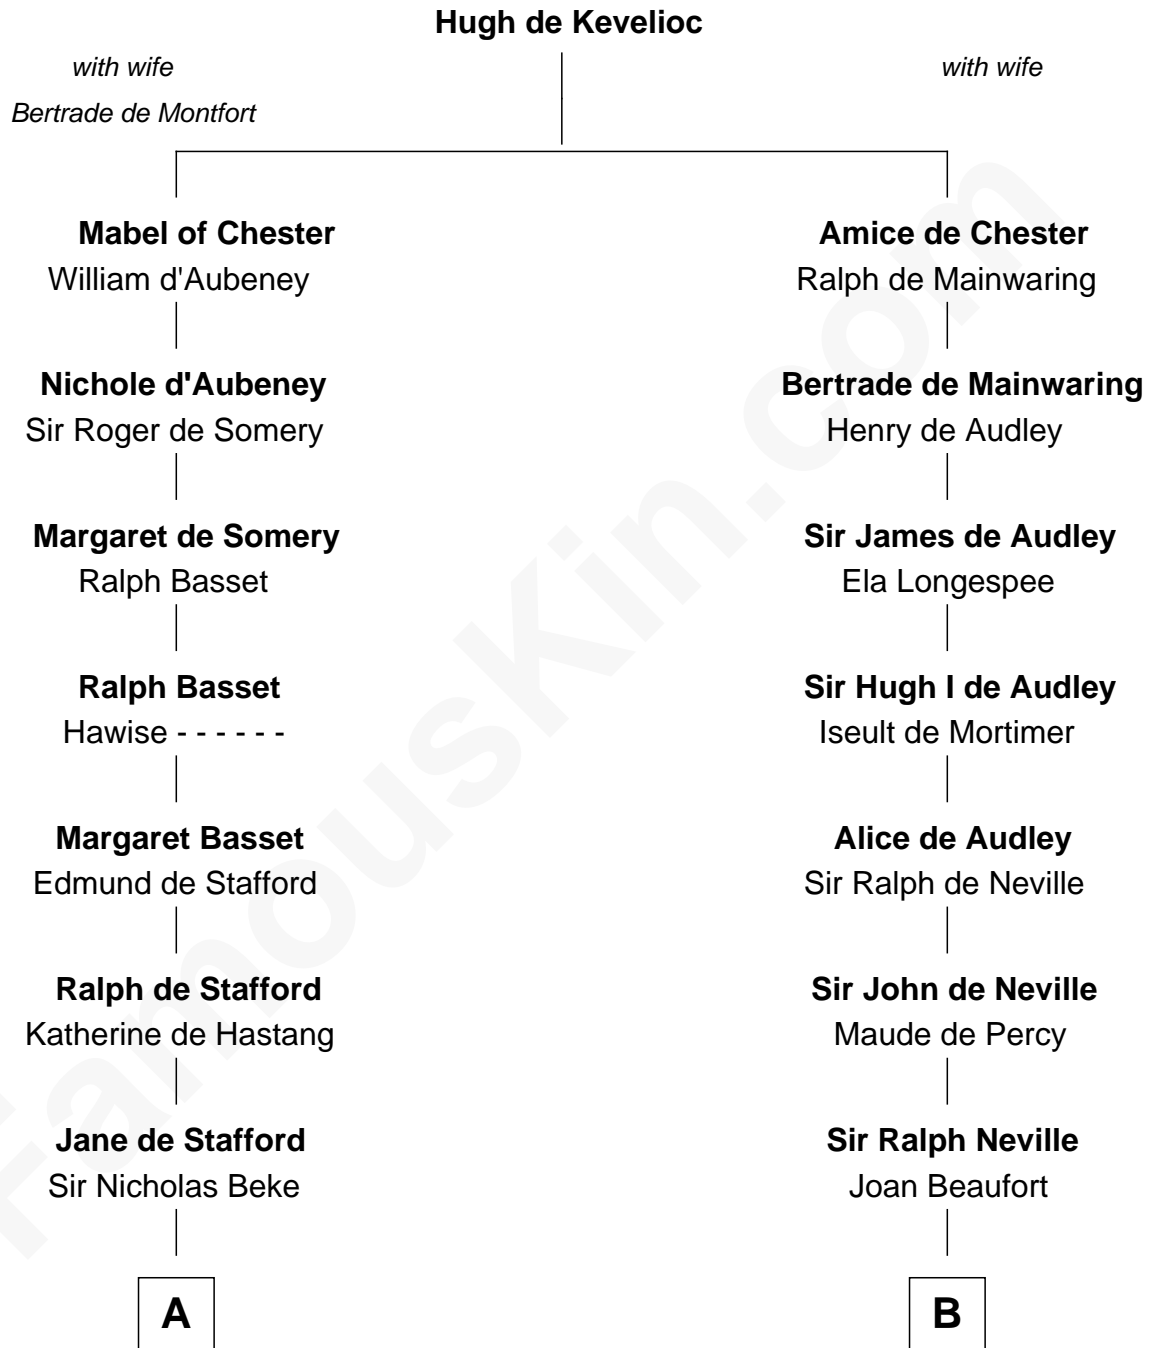

# FamousKin.com Relationship Chart of

**Abraham Baldwin**

*Signer of the U.S. Constitution*

21st cousin of

**E. M. Forster**

*English Novelist*

**C**

**Mary Bruen**  
John Baldwin

**Abigail Baldwin**  
Samuel Baldwin

**Timothy Baldwin**  
Bathsheba Stone

**Michael Baldwin**  
Lucy Dudley

**Abraham Baldwin**  
*Signer of the U.S. Constitution*

**D**

**Lucy Watson**  
John Thornton

**Henry Thornton**  
Marianne Sykes

**Laura Thornton**  
Charles Forster

**Edward Morgan Llewellyn Forster**  
Alice Clara Whichelo

**E. M. Forster**  
*English Novelist*

FamousKin.com