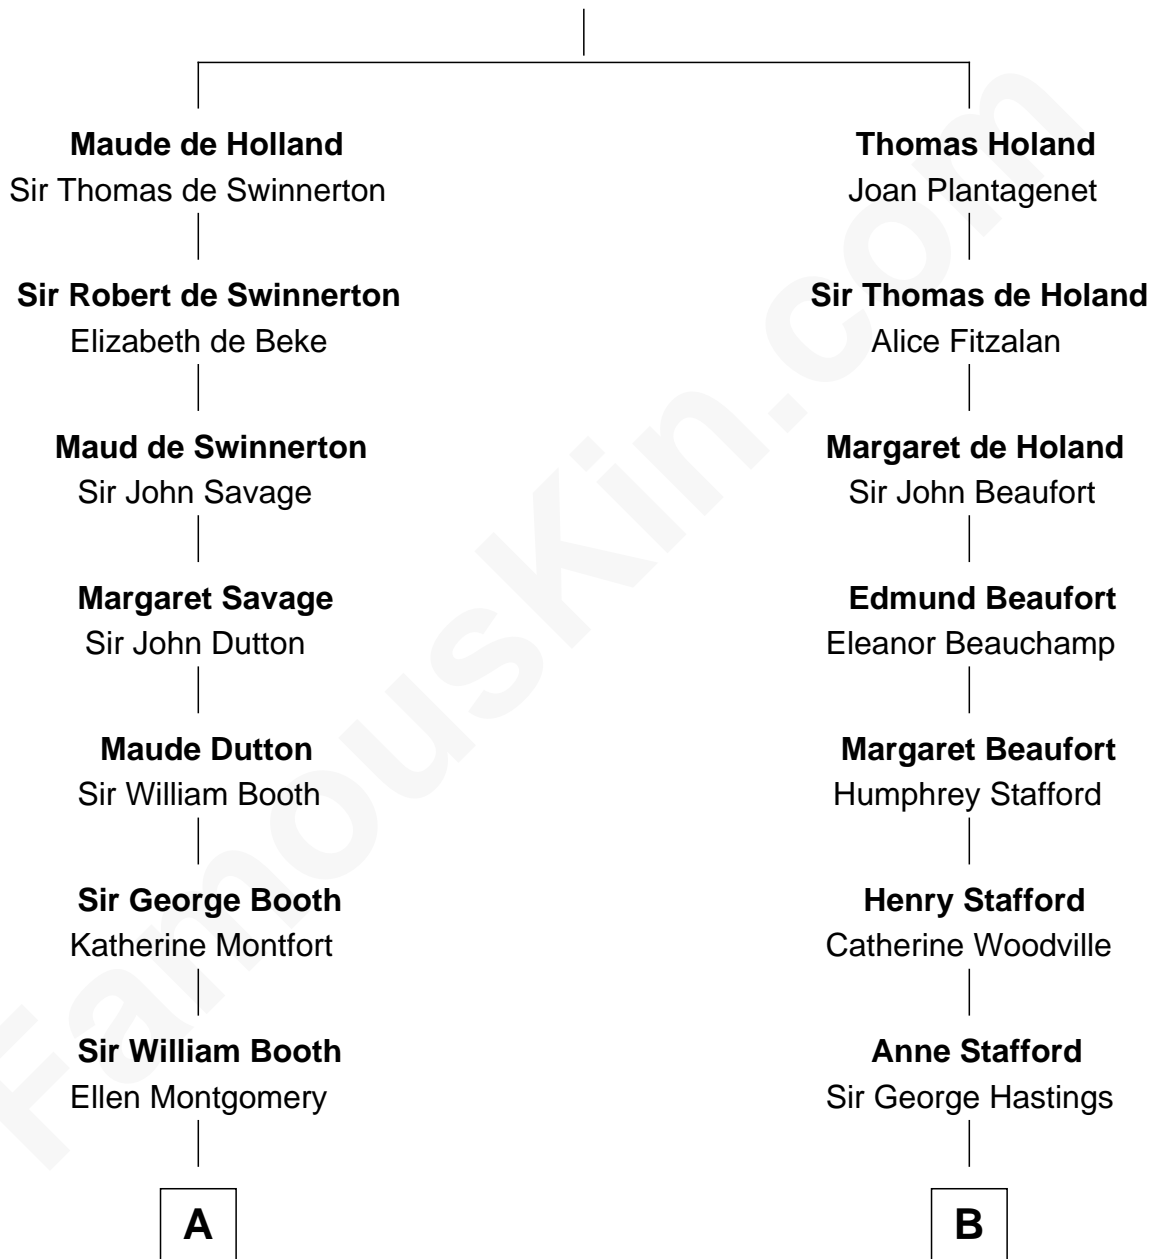

FamousKin.com

Relationship Chart of

Abraham Baldwin

Signer of the U.S. Constitution

15th cousin 3 times removed of

E. M. Forster
English Novelist

Sir Robert de Holland

Maude la Zouche

C

Edward Morgan Llewellyn Forster

Alice Clara Whichelo

E. M. Forster

English Novelist

FamousKin.com