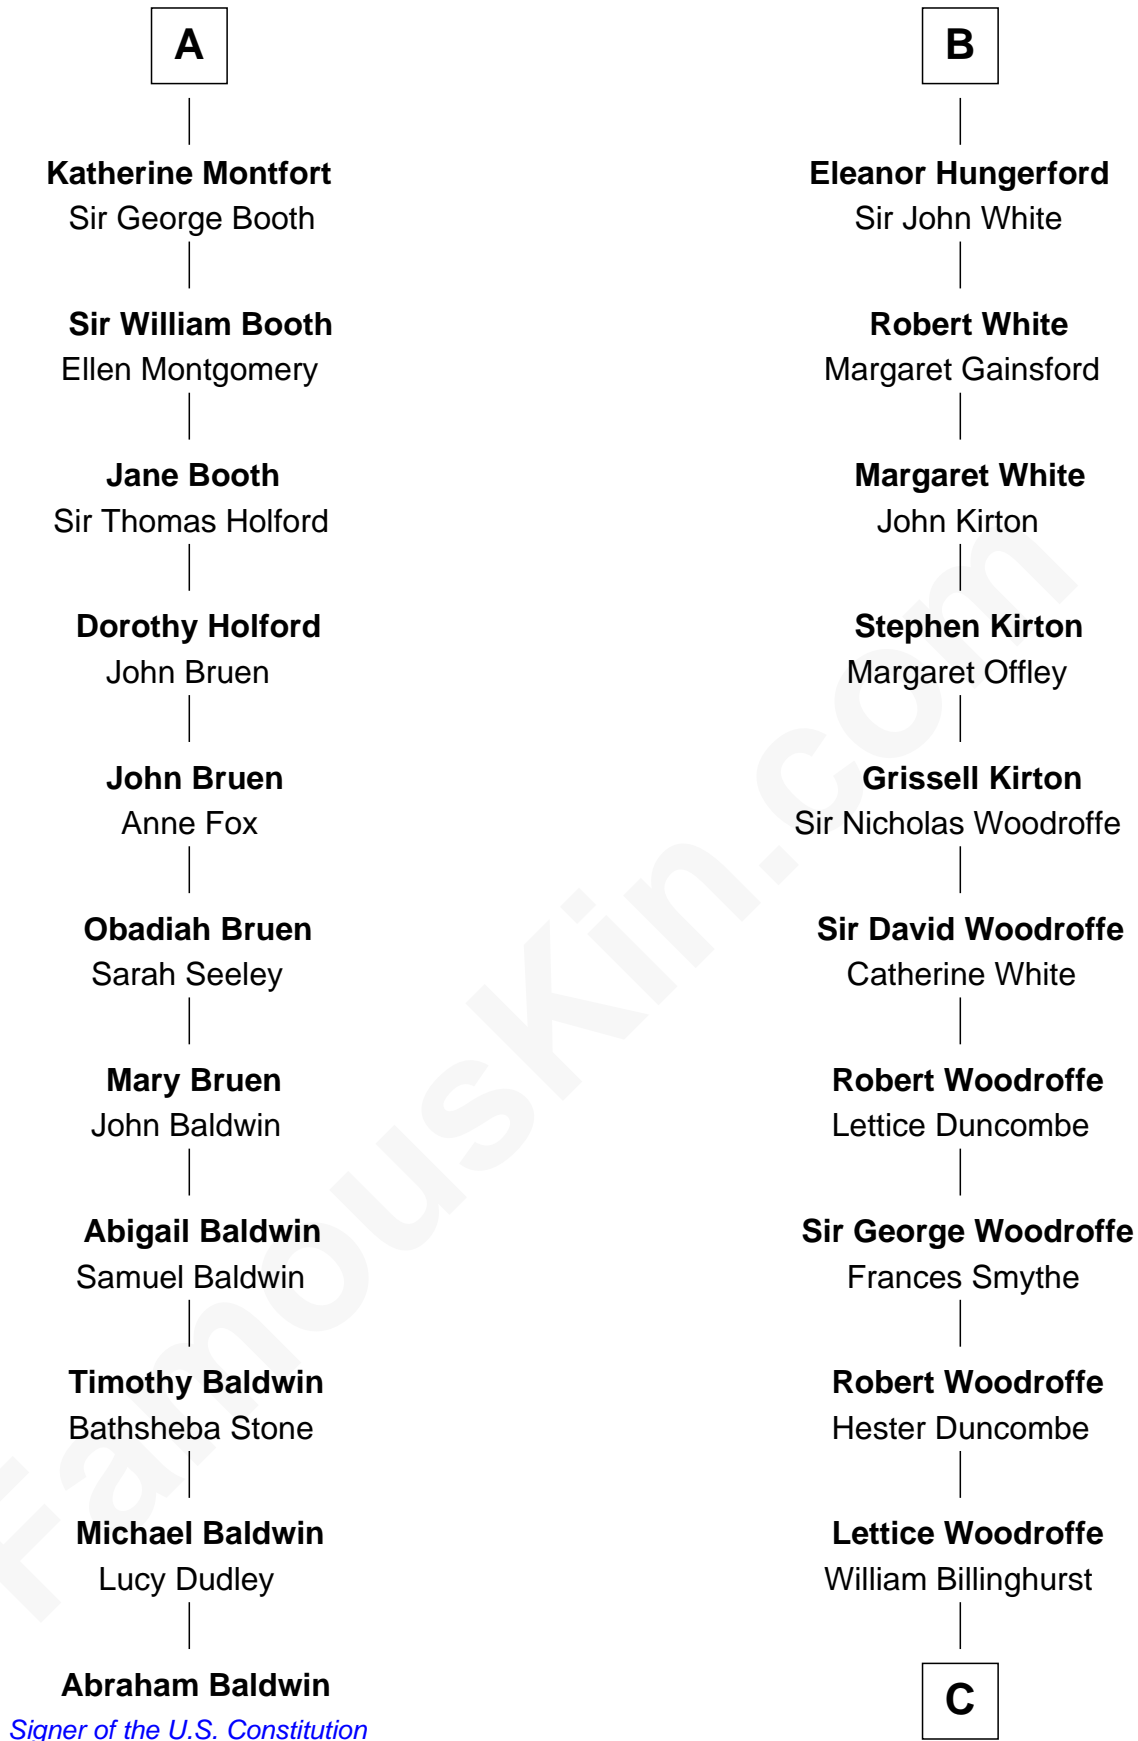

FamousKin.com Relationship Chart of

Abraham Baldwin

Signer of the U.S. Constitution

17th cousin 3 times removed of

Guillermo Billinghurst

31st President of Peru

William de Beauchamp

Maud FitzJohn

31st President of Peru

FamousKin.com