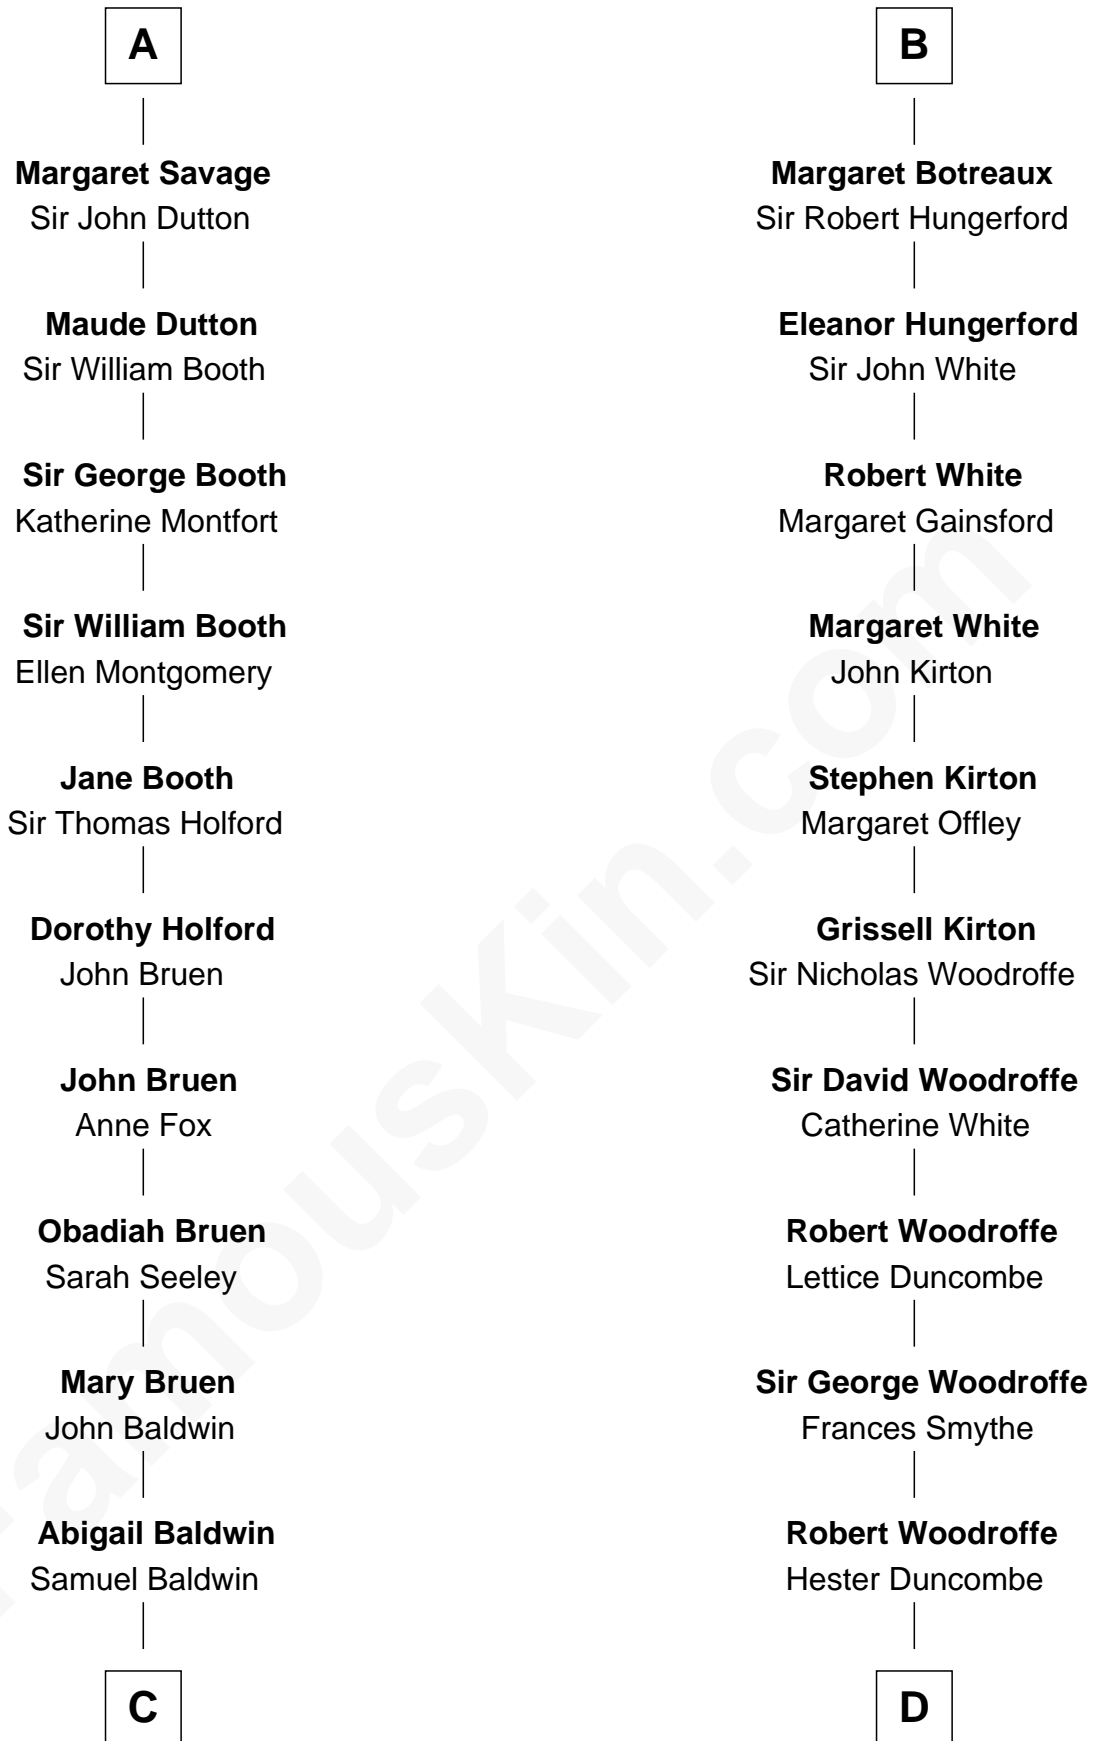

FamousKin.com Relationship Chart of

Abraham Baldwin

Signer of the U.S. Constitution

19th cousin 2 times removed of

Guillermo Billinghurst

31st President of Peru

Sir Roger de Quincy

Helen of Galloway

C

Timothy Baldwin
Bathsheba Stone

Michael Baldwin
Lucy Dudley

Abraham Baldwin
Signer of the U.S. Constitution

D

Lettice Woodroffe
William Billinghurst

Rev. William Billinghurst
Catharine Bellas

Robert Billinghurst
Maria Francisca Agrelo

Guillermo Eugenio Billinghurst
Belisaria Angulo

Guillermo Billinghurst
31st President of Peru