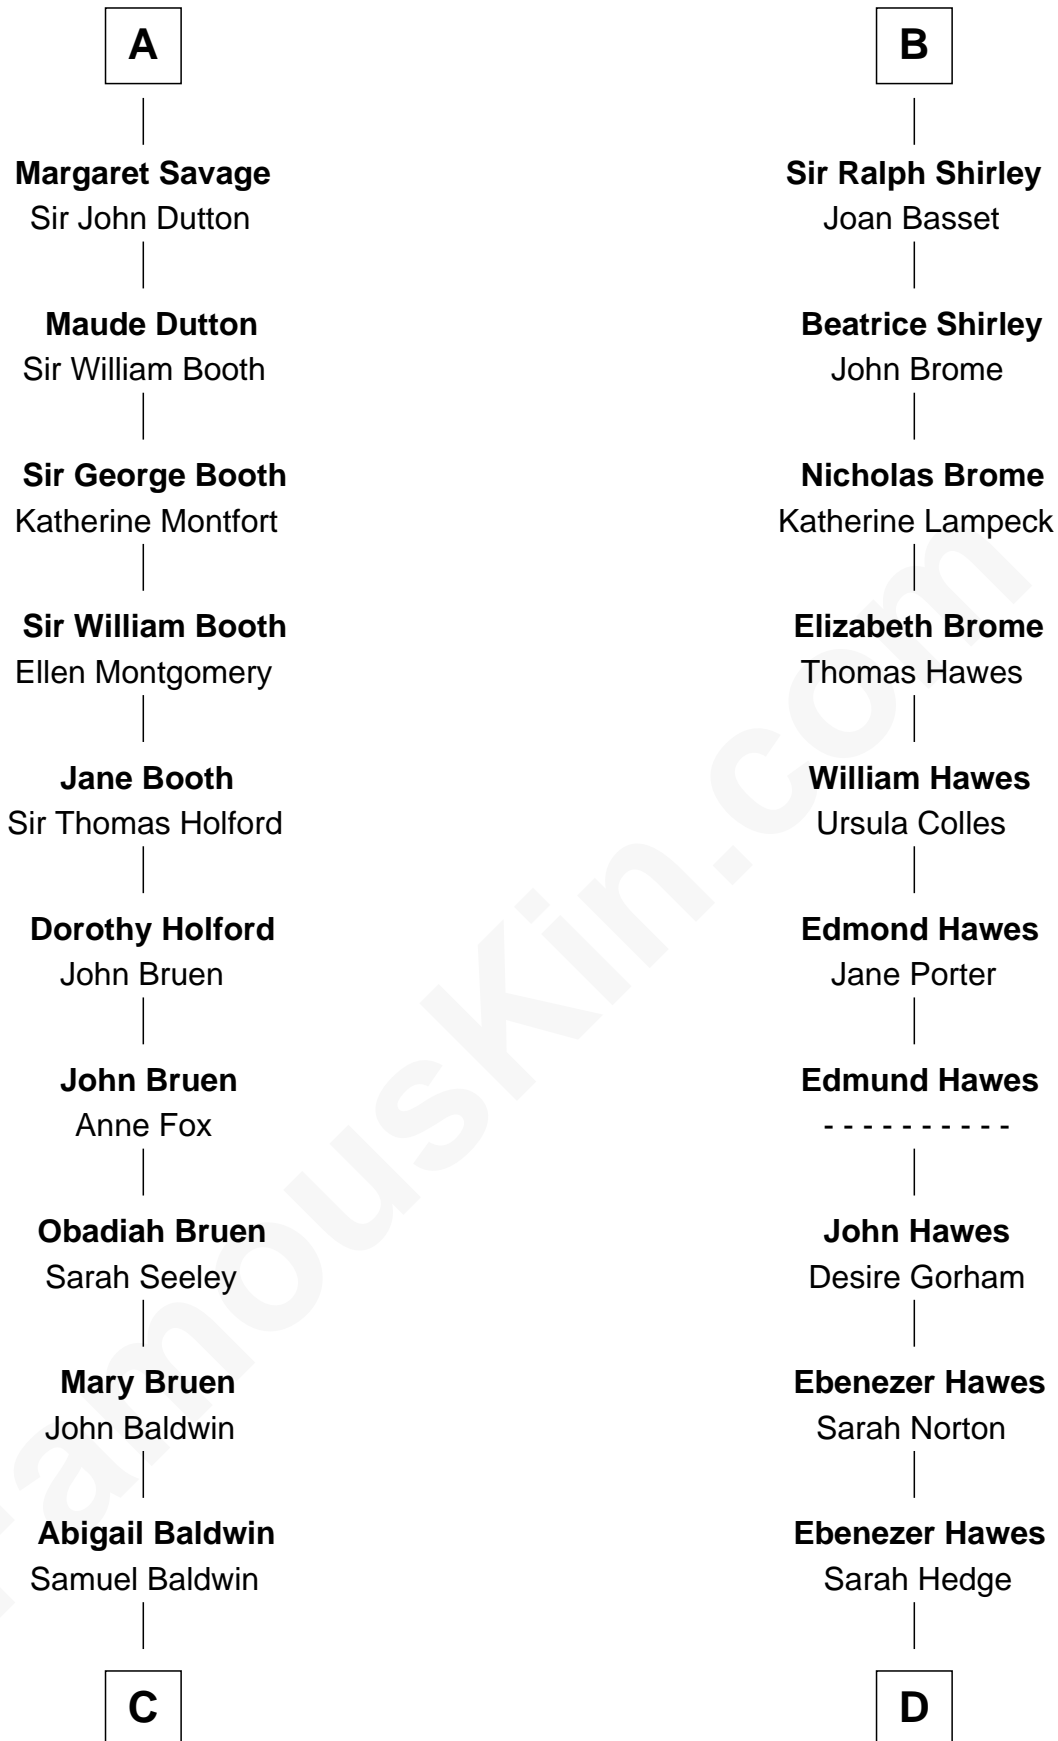

FamousKin.com Relationship Chart of

Abraham Baldwin

Signer of the U.S. Constitution

19th cousin 2 times removed of

Eugene Foss

45th Governor of Massachusetts

Sir William Longespee

Ela of Salisbury

Stephen Longespee
Emmeline de Ridelisford

Ela Longespee
Sir Roger la Zouche

Sir Alan la Zouche
Eleanor de Segrave

Maude la Zouche
Sir Robert de Holland

Maude de Holland
Sir Thomas de Swinerton

Sir Robert de Swinerton
Elizabeth de Beke

Maud de Swinerton
Sir John Savage

A

William Longespee
Idoine de Camville

Ela Longespee
Sir James de Audley

Sir Nicholas de Audley
Katherine Giffard

Sir Nicholas Audley
Joan Martin

Alice de Audley
Sir Hugh de Meynell

Isabel de Meynell
Sir Thomas de Shirley

Sir Hugh Shirley
Beatrice Brewes

B

C

Timothy Baldwin
Bathsheba Stone

Michael Baldwin
Lucy Dudley

Abraham Baldwin
Signer of the U.S. Constitution

D