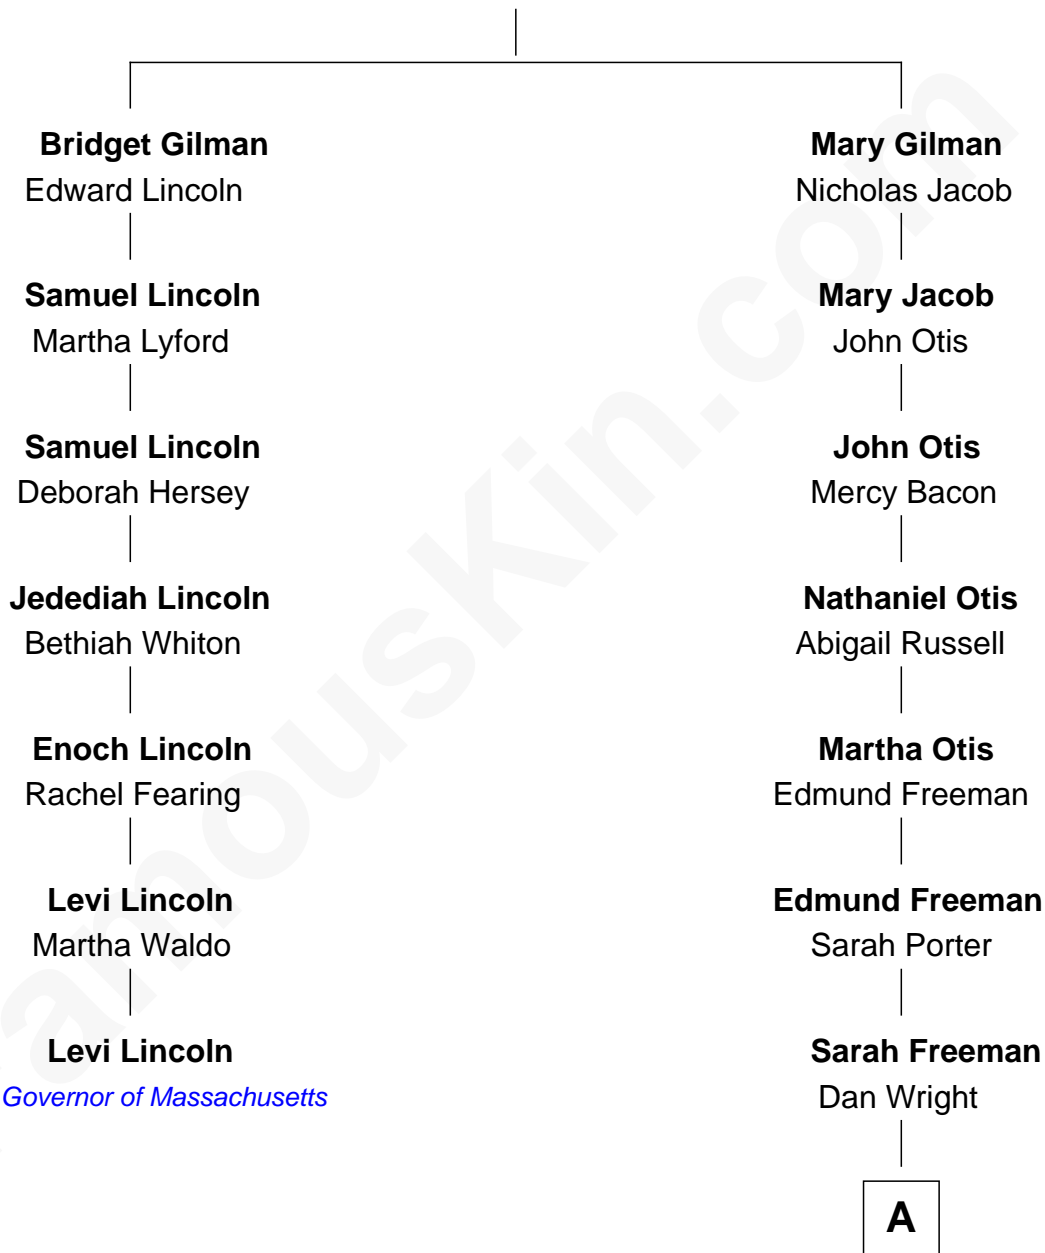

FamousKin.com Relationship Chart of

Levi Lincoln

13th Governor of Massachusetts

6th cousin 3 times removed of

Wilbur Wright

Wright Brothers - Aviation Pioneer

Edward Gilman

A

Dan Wright
Catherine Reeder

Bishop Milton Wright
Susan Catherine Koerner

Wilbur Wright
Aviation Pioneer

FamousKin.com