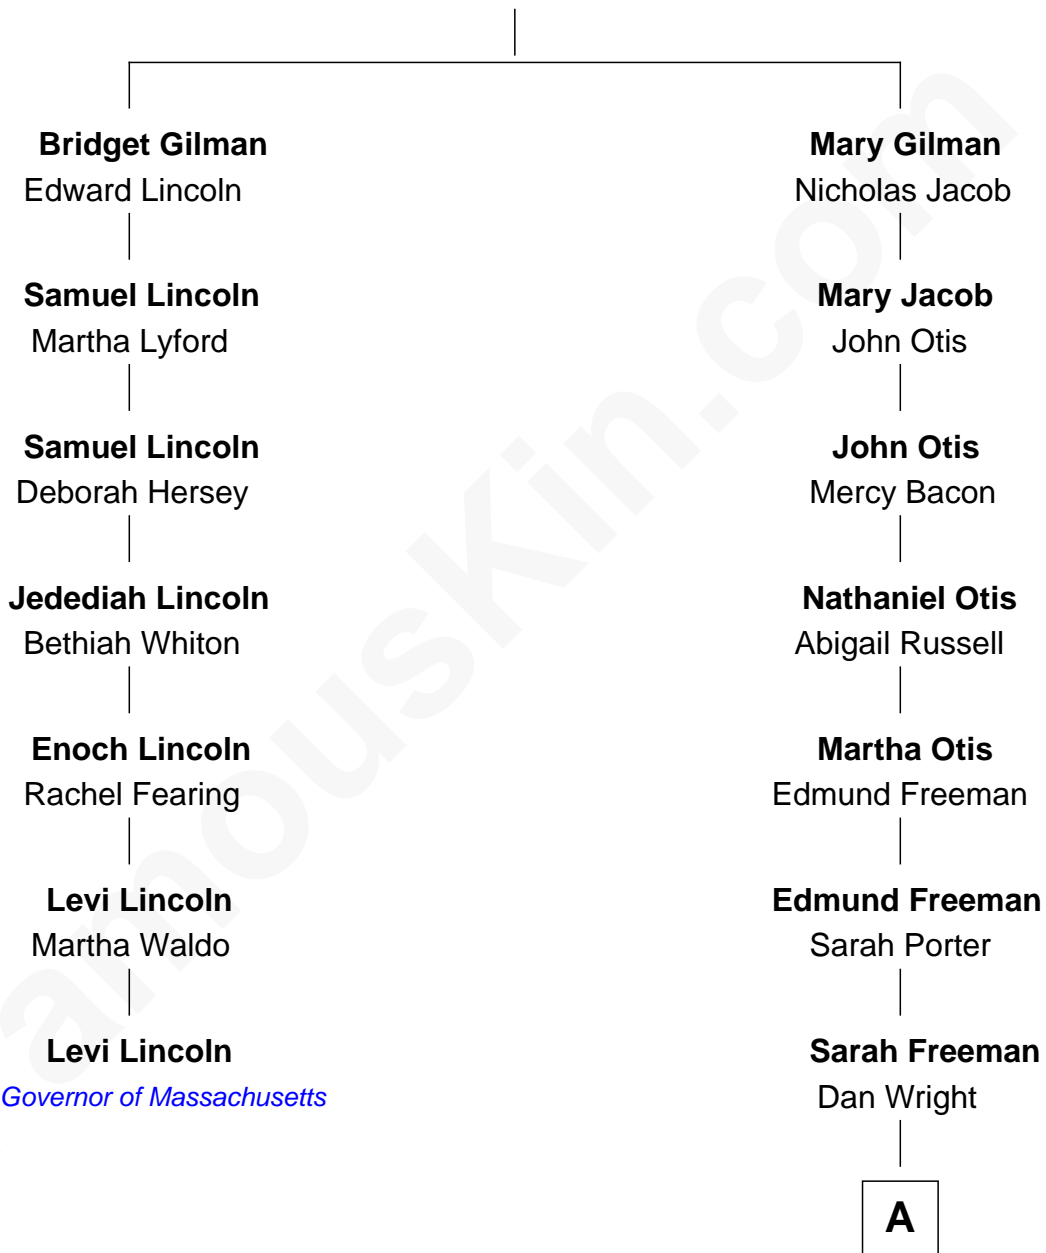

FamousKin.com Relationship Chart of

Levi Lincoln

13th Governor of Massachusetts

6th cousin 3 times removed of

Orville Wright

Wright Brothers - Aviation Pioneer

Edward Gilman

A

Dan Wright
Catherine Reeder

Bishop Milton Wright
Susan Catherine Koerner

Orville Wright
Aviation Pioneer

FamousKin.com