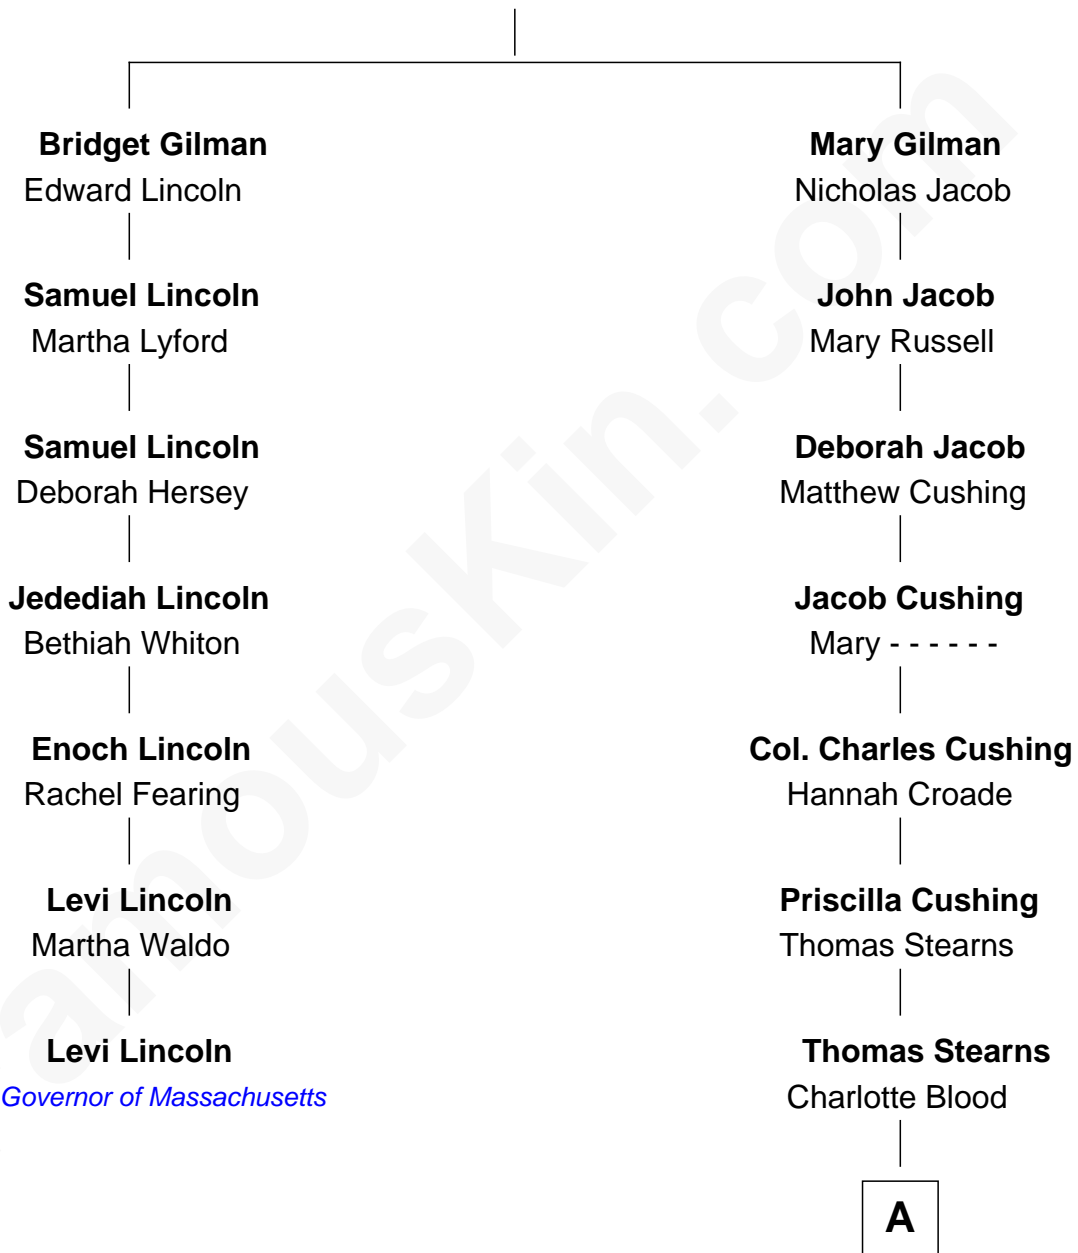

# FamousKin.com Relationship Chart of

**Levi Lincoln**

*13th Governor of Massachusetts*

6th cousin 2 times removed of

**T. S. Eliot**

*Poet and Playwright*

**Edward Gilman**

**A**