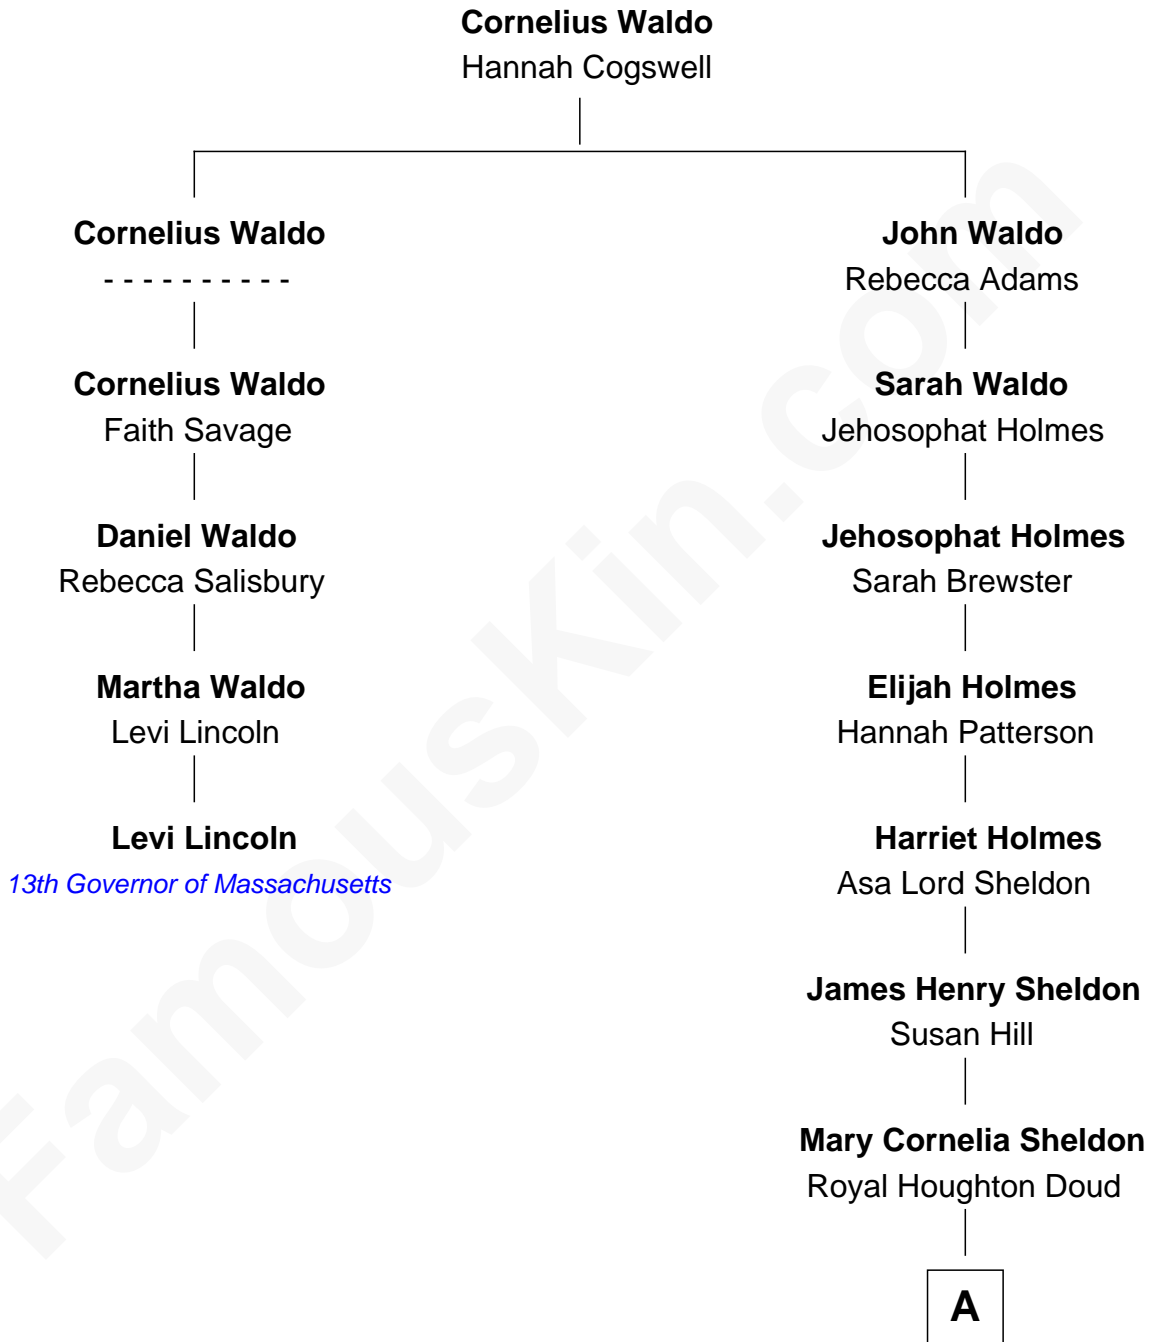

## Relationship Chart of

### Levi Lincoln

13th Governor of Massachusetts

4th cousin 4 times removed of

### Mamie (Doud) Eisenhower

First Lady of President Dwight Eisenhower

A

**John Sheldon Doud**  
Elivera Mathilda Carlson

**Mamie (Doud) Eisenhower**  
*First Lady of Dwight Eisenhower*

FamousKin.com