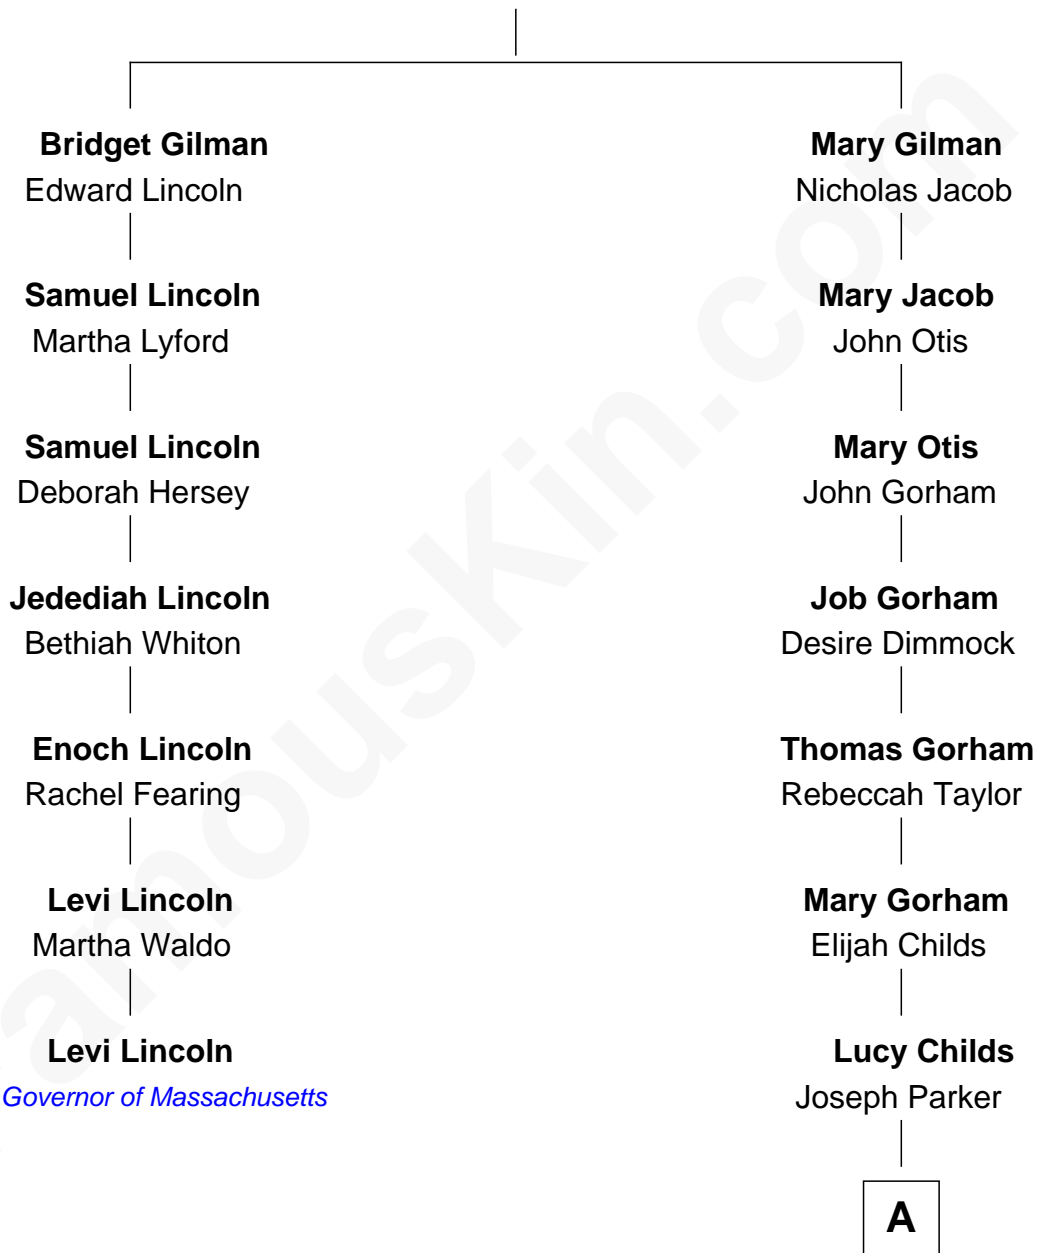

# FamousKin.com Relationship Chart of

**Levi Lincoln**

*13th Governor of Massachusetts*

6th cousin 5 times removed of

**Amanda Bearse**

*TV Actress*

**Edward Gilman**

**A**

Lucy Josephine Parker

Francis D. Bearse

Asa Bearse

Minnie Smith

Asa Taylor Bearse

Mary Wingo

Danforth Parker Bearse

Ann Armistead

**Amanda Bearse**

*TV Actress*