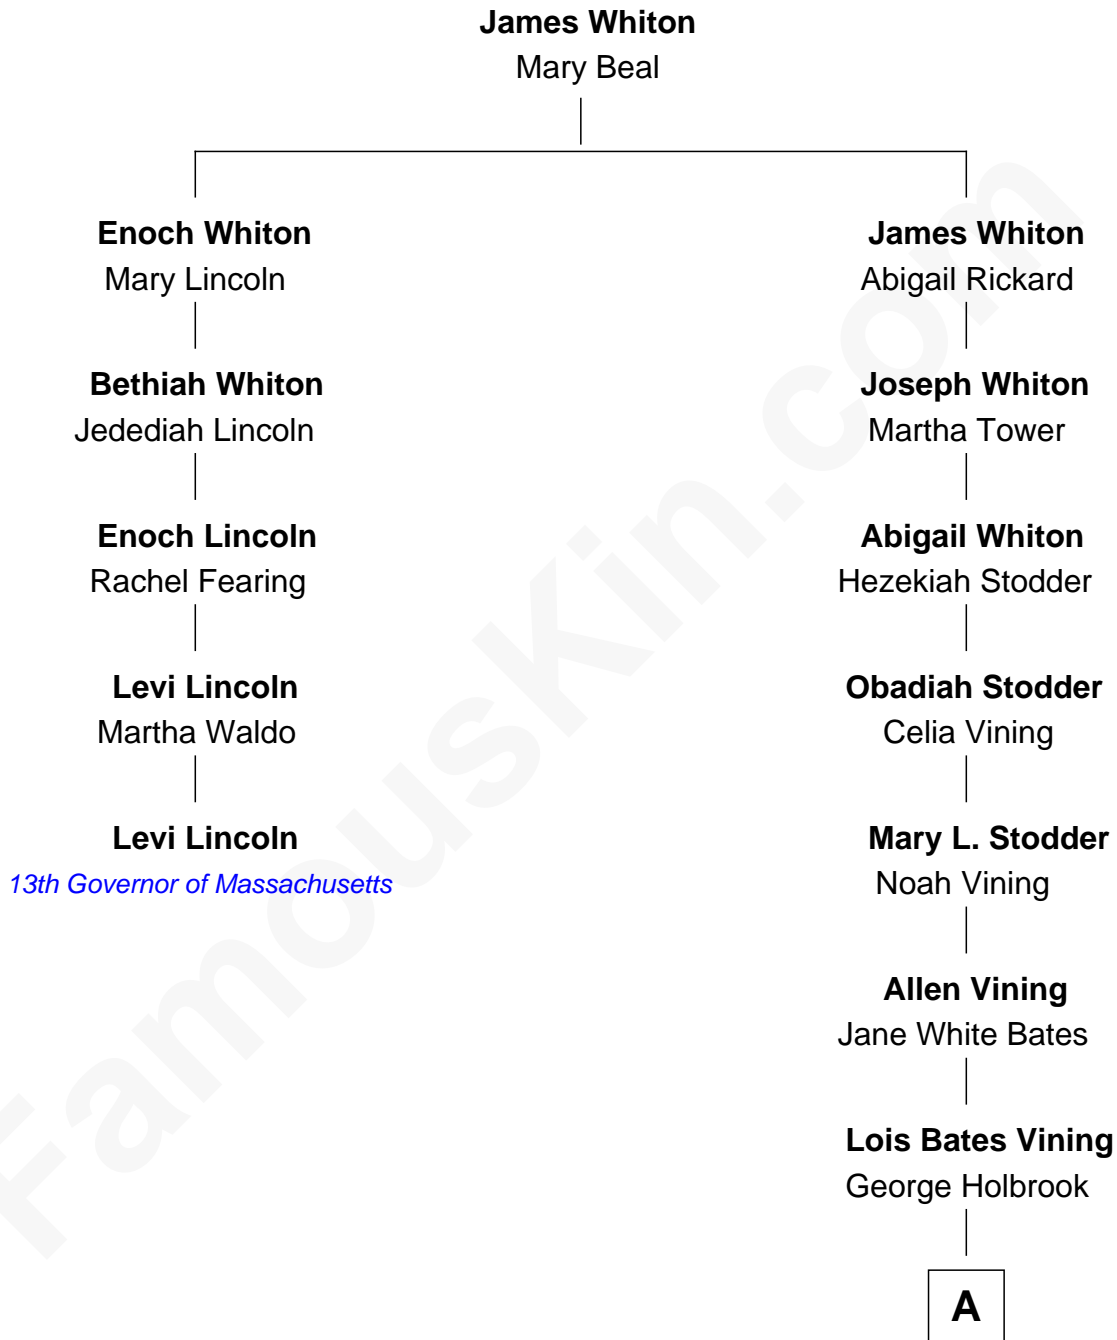

FamousKin.com Relationship Chart of

Levi Lincoln

13th Governor of Massachusetts

4th cousin 5 times removed of

Hal Holbrook

TV and Movie Actor

A

Allen Vining Holbrook

Minnie Alberta Rowe

Harold Rowe Holbrook

Aileen R. Davenport

Hal Holbrook

TV and Movie Actor

FamousKin.com