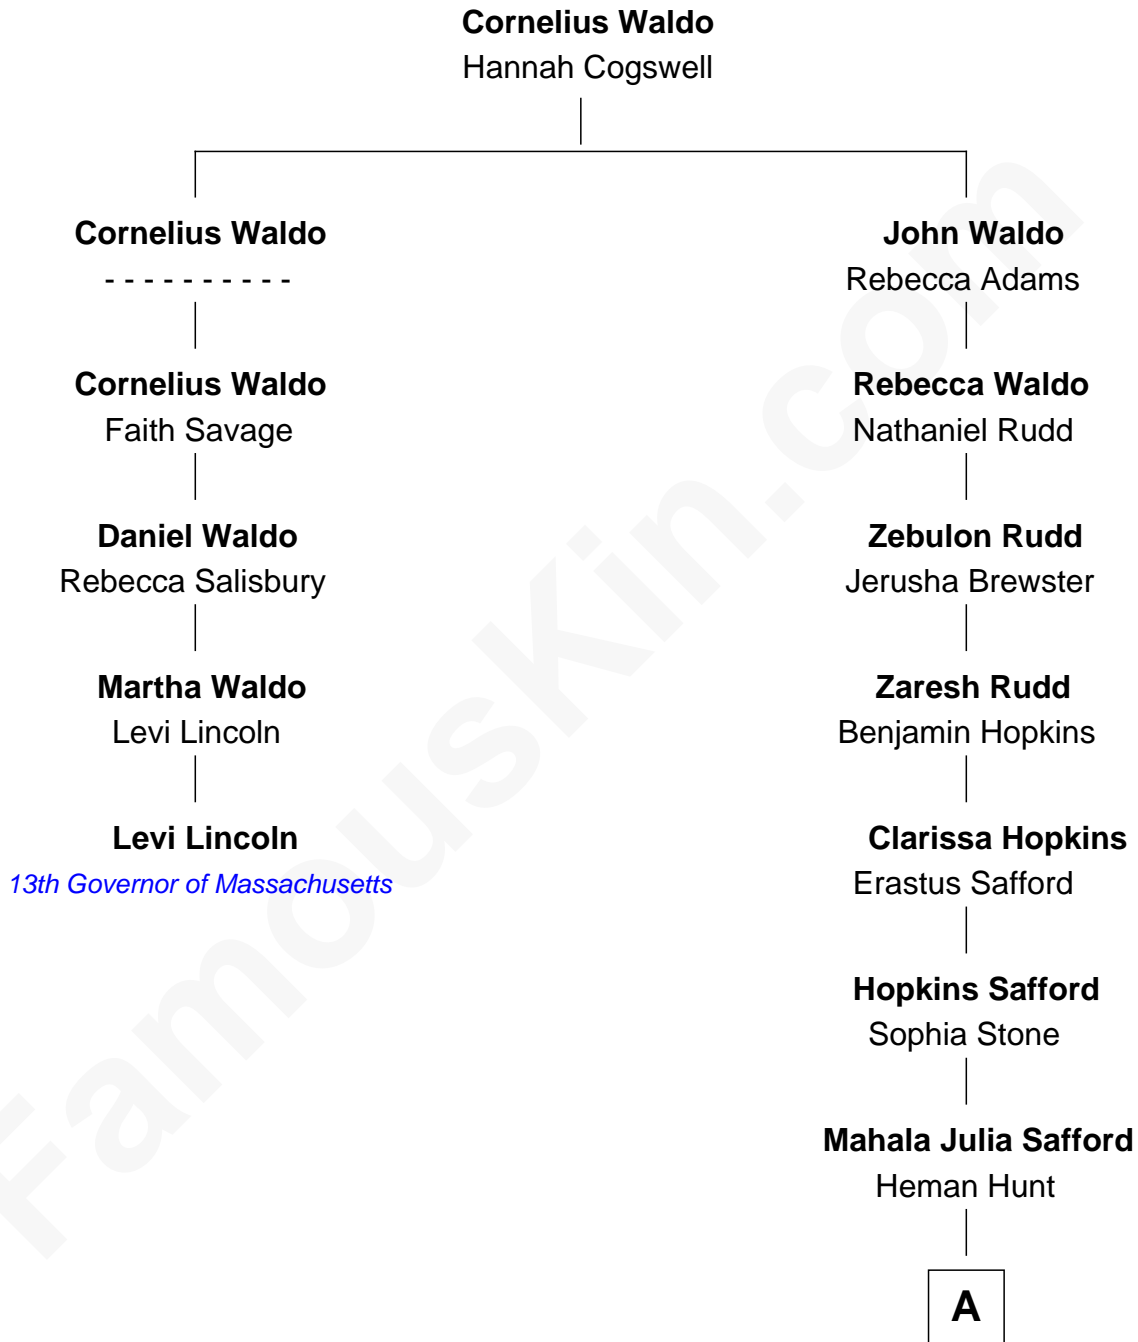

FamousKin.com Relationship Chart of

Levi Lincoln

13th Governor of Massachusetts

4th cousin 8 times removed of

Ava Michelle

Model and Actress

A

John Jed Hunt

Anna F. Holyoke

Flavilla May Hunt

Charles Thompson Gray

Ruth Marion Gray

George William Cota

Gregory Paul Cota

Debra Lynn Zaratzian

Rick Gregory Cota

Jeanette Loretta Malinowski

Ava Michelle

Model and Actress