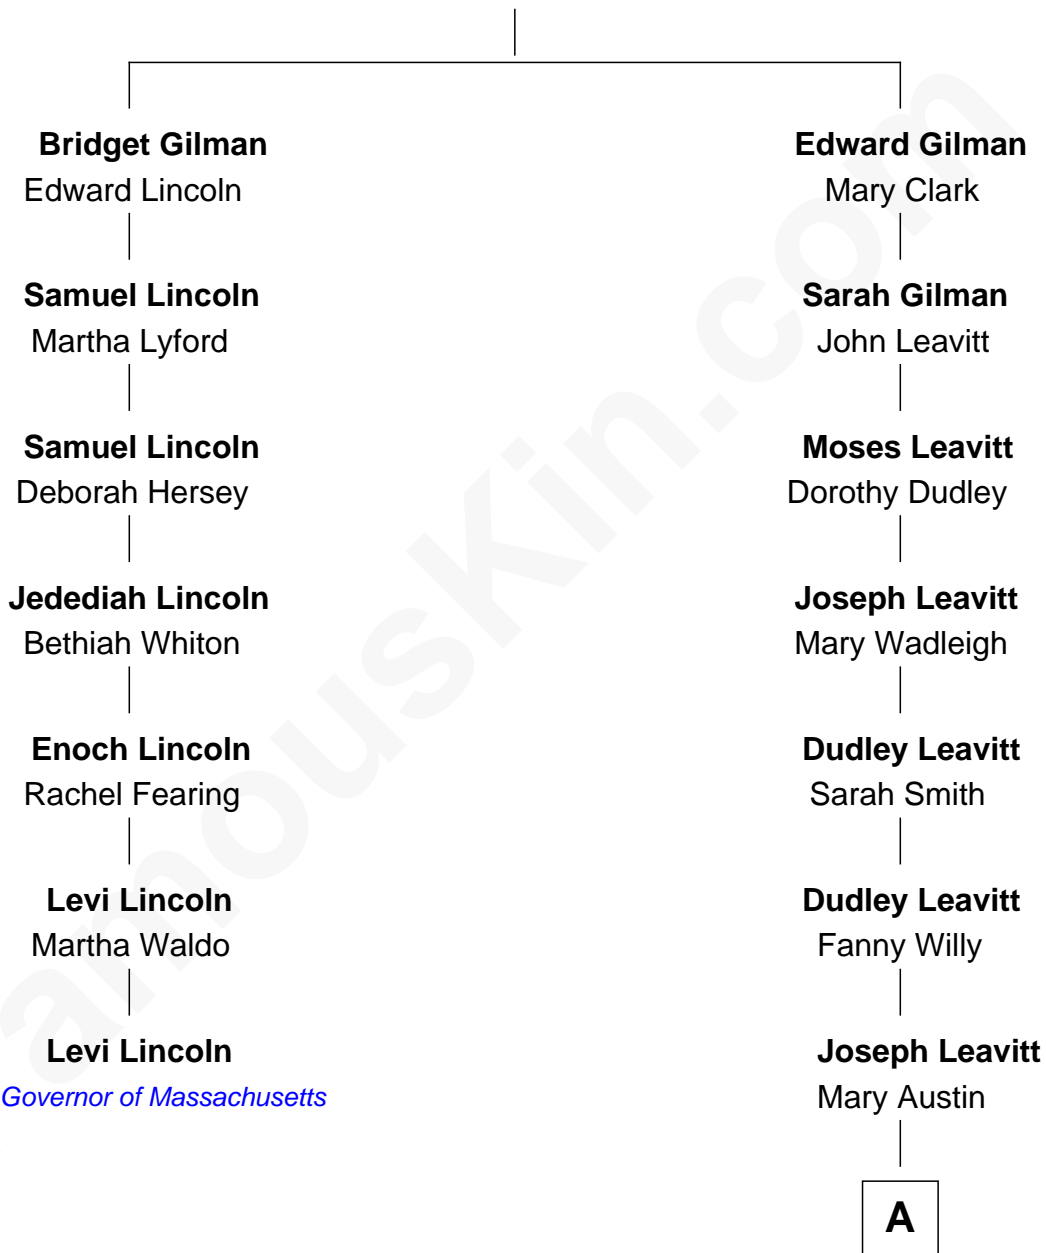

FamousKin.com Relationship Chart of

Levi Lincoln

13th Governor of Massachusetts

6th cousin 6 times removed of

Ben Jealous

President and CEO of NAACP

Edward Gilman

A

—
Susan A. Leavitt

Milton Youngman

—
Lucy J. Youngman

Leonard Wood Smith

—
Joseph Cummings Smith

Ethel Maude Locke

—
Annette Smith

Dr. Sargent Jealous

—
Frederick Smith Jealous

Ann Frederica Todd

—
Ben Jealous

President and CEO of NAACP