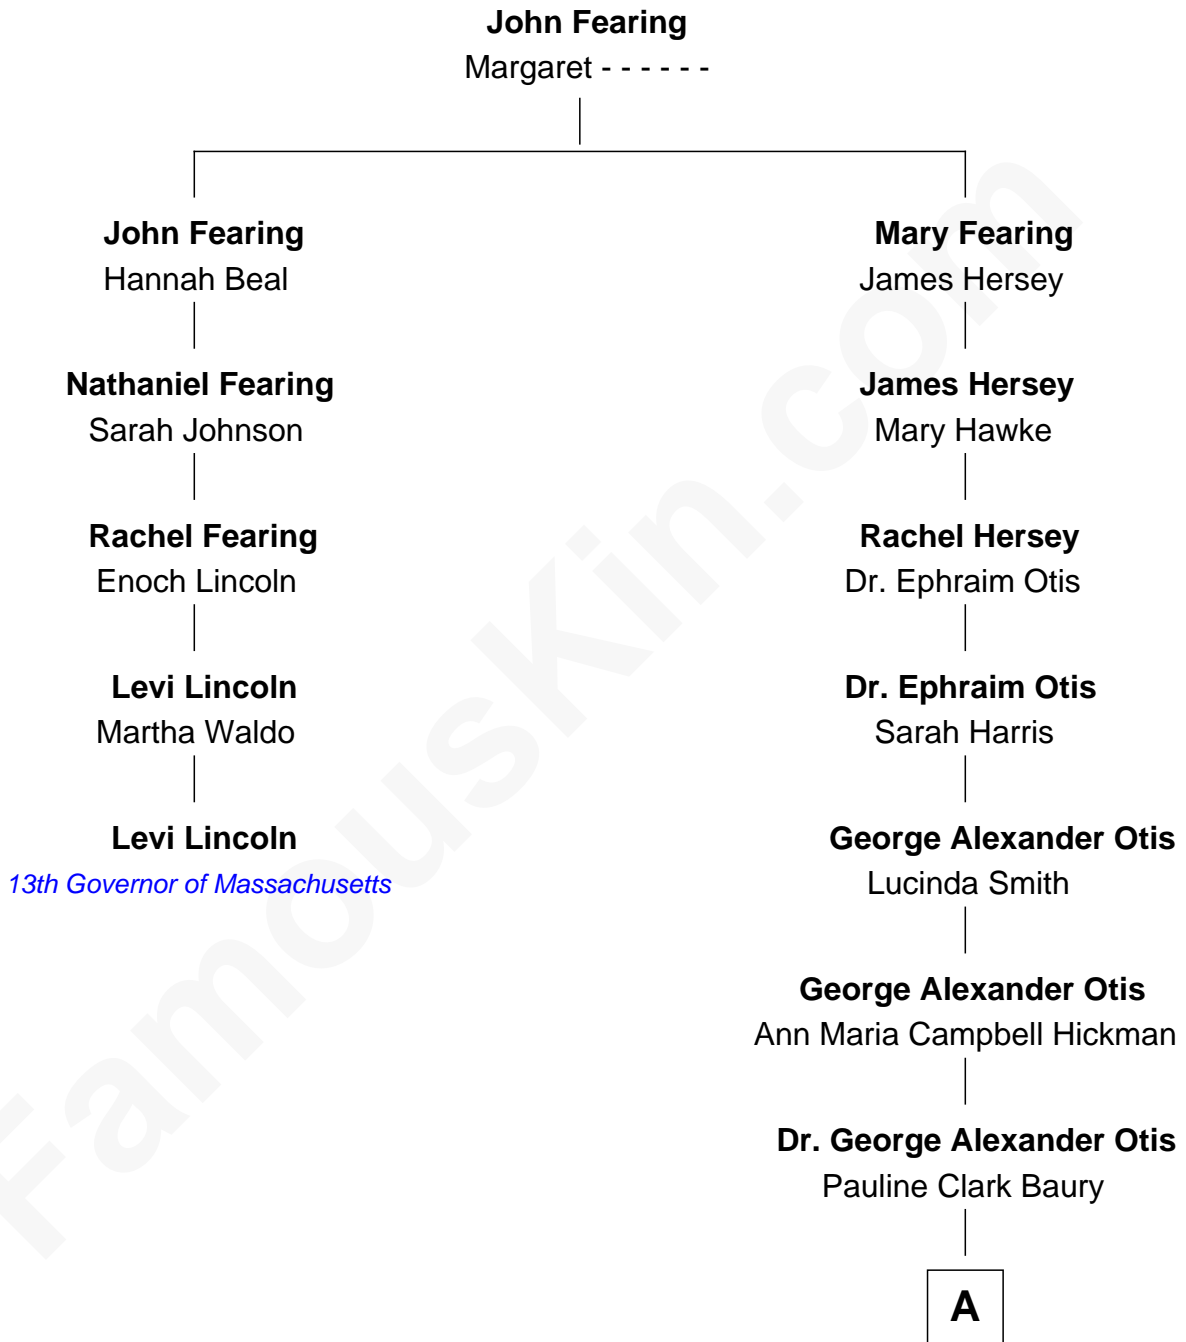

FamousKin.com Relationship Chart of

Levi Lincoln

13th Governor of Massachusetts

4th cousin 6 times removed of

George Winston

New Age Pianist

A

Anna Marie Otis

Isaac Winston

George Otis Winston

Helen Comfort Stagg

George Otis Winston

Mary Annabel Bohannon

George Winston

New Age Pianist