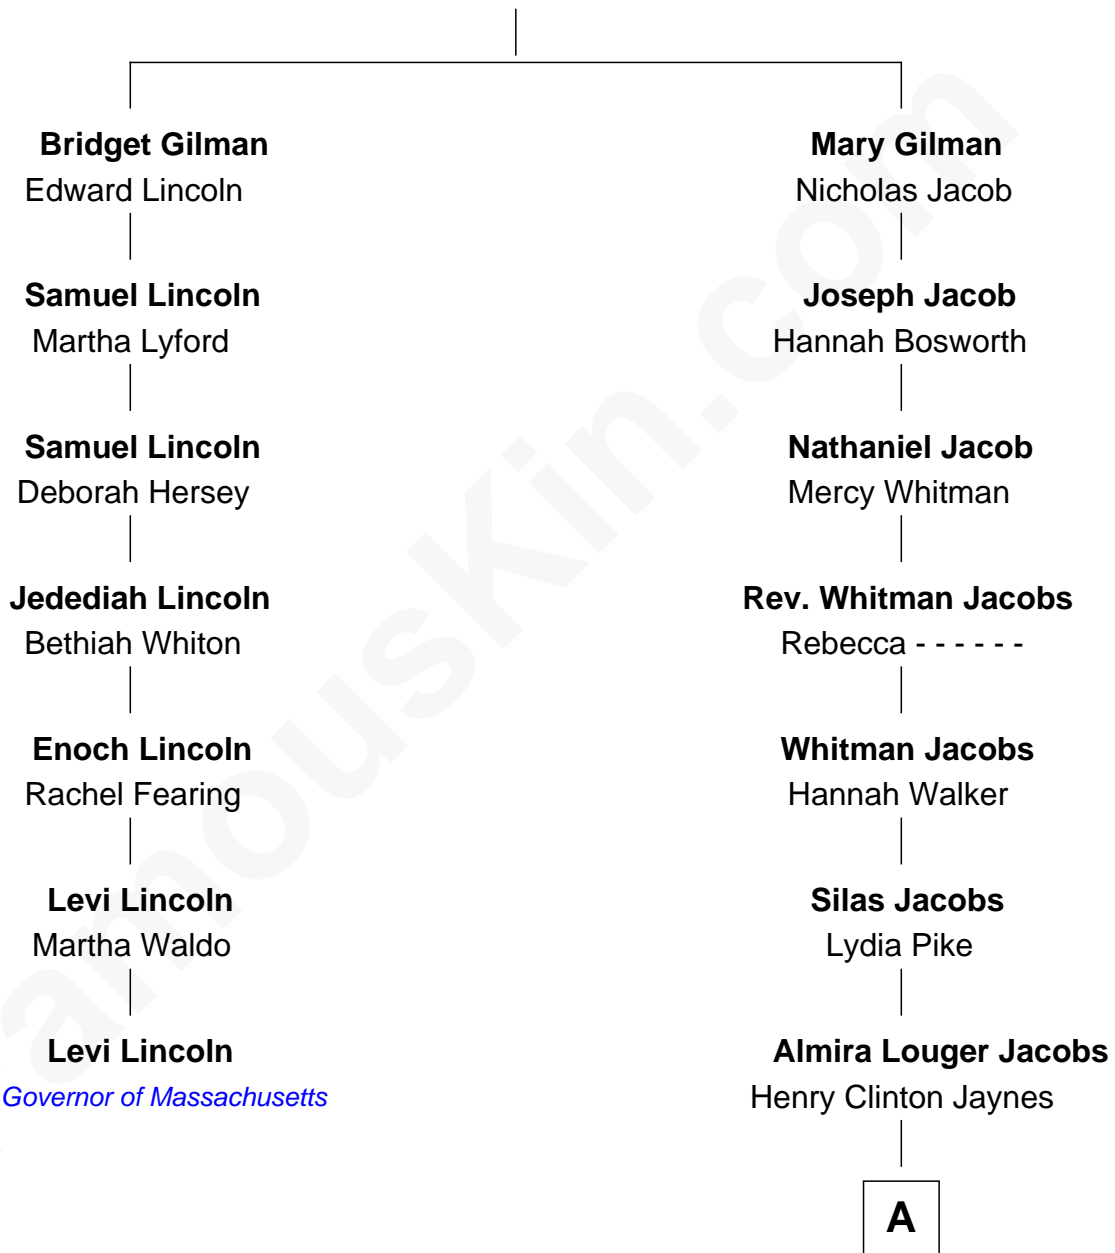

FamousKin.com Relationship Chart of

Levi Lincoln

13th Governor of Massachusetts

6th cousin 4 times removed of

Jane Fonda

Movie Actress

Edward Gilman

A

Henry Silas Jaynes

Elma L. Lanphear

Herberta Elma Jaynes

William Brace Fonda

Henry Jaynes Fonda

Frances Ford Seymour

Jane Fonda

Movie Actress