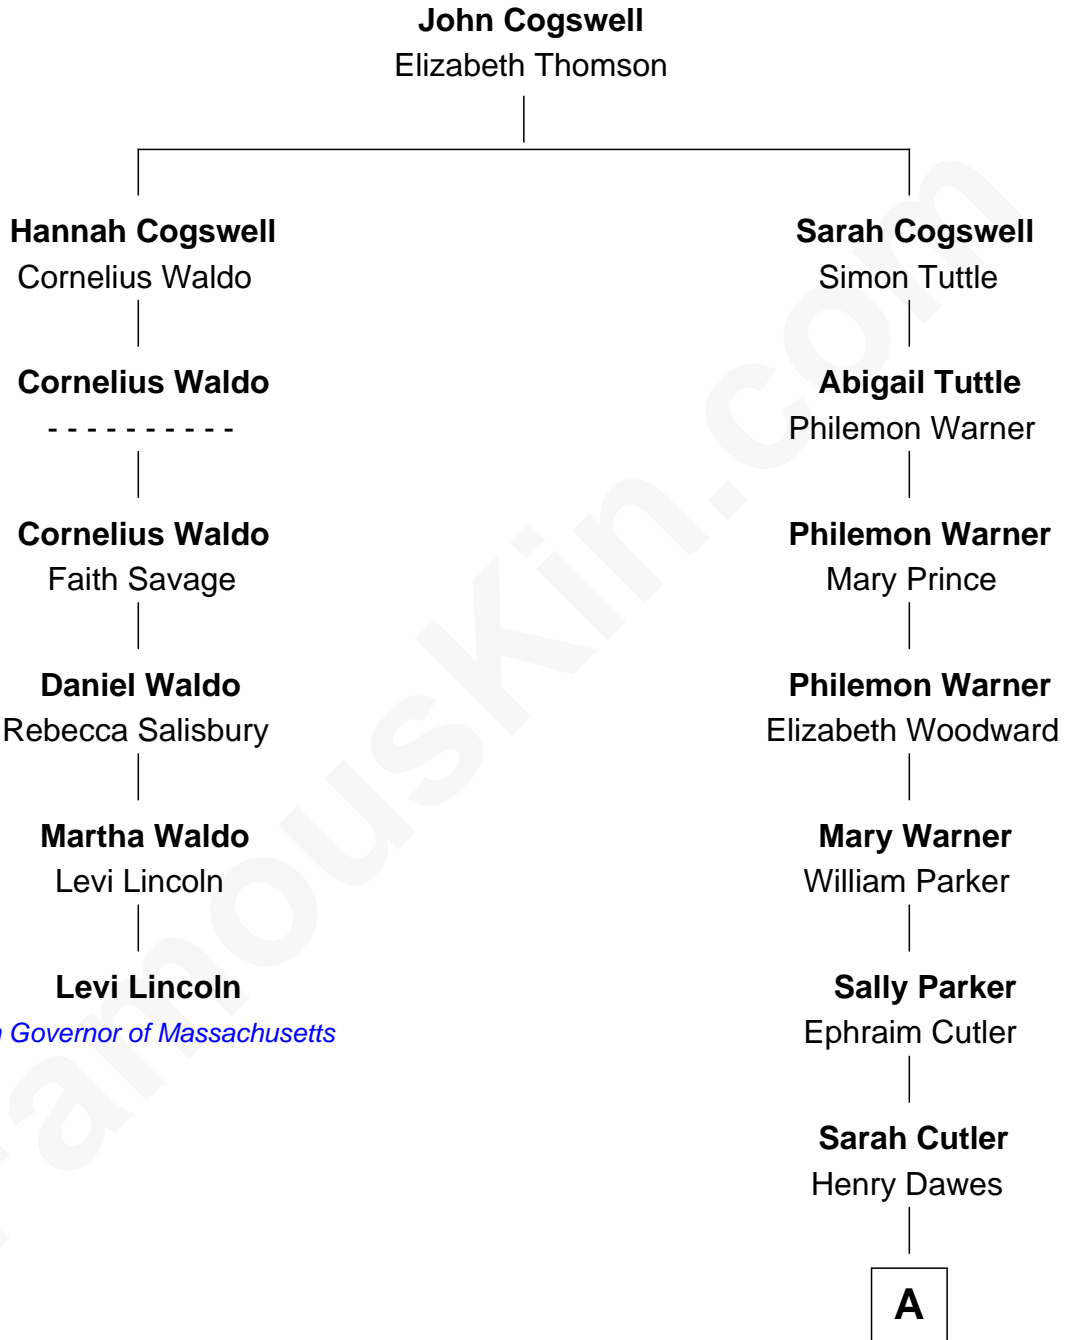

FamousKin.com Relationship Chart of

Levi Lincoln

13th Governor of Massachusetts

5th cousin 3 times removed of

Charles Dawes

30th U.S. Vice-President

A

Brig. Gen. Rufus R. Dawes

Mary Beman Gates

Charles Dawes

30th U.S. Vice-President

FamousKin.com