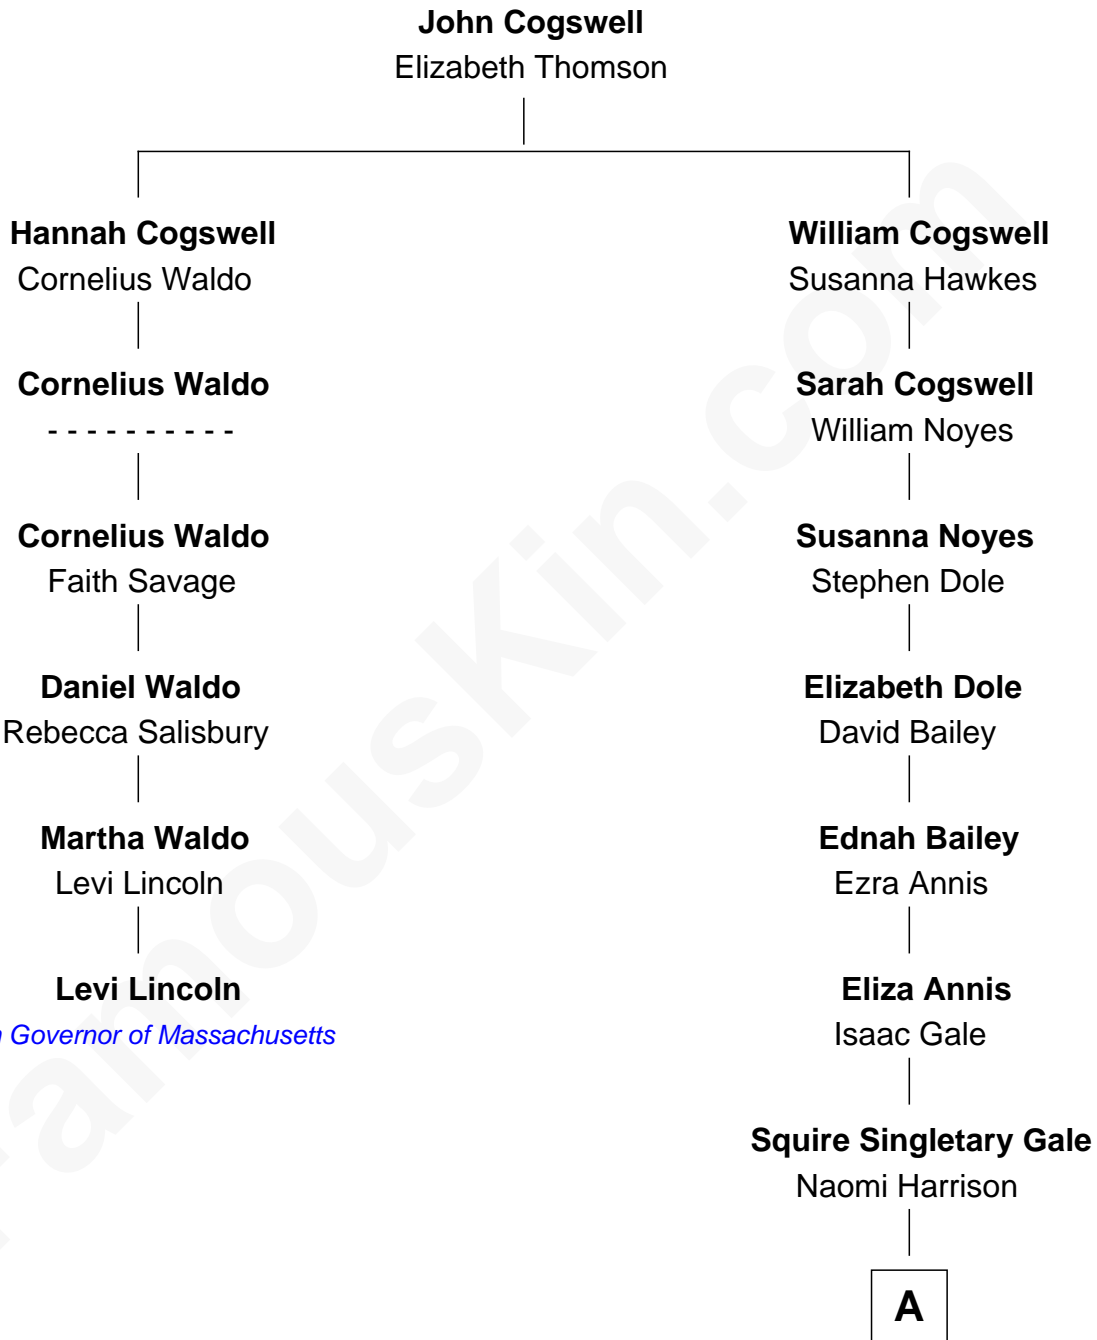

FamousKin.com Relationship Chart of

Levi Lincoln

13th Governor of Massachusetts

5th cousin 7 times removed of

Josh Brolin

TV and Movie Actor

A

Columbia Latricia Gale
Charles Frederick Mansur

Ozro Edward Mansur
Helen Aline Brownell

Alan J. Mansur
Gertrude K. Stone

Helen Sue Mansur
Henry Hurst Bruderlin

Craig Kenneth Bruderlin
Jane Cameron Agee

Josh Brolin
TV and Movie Actor