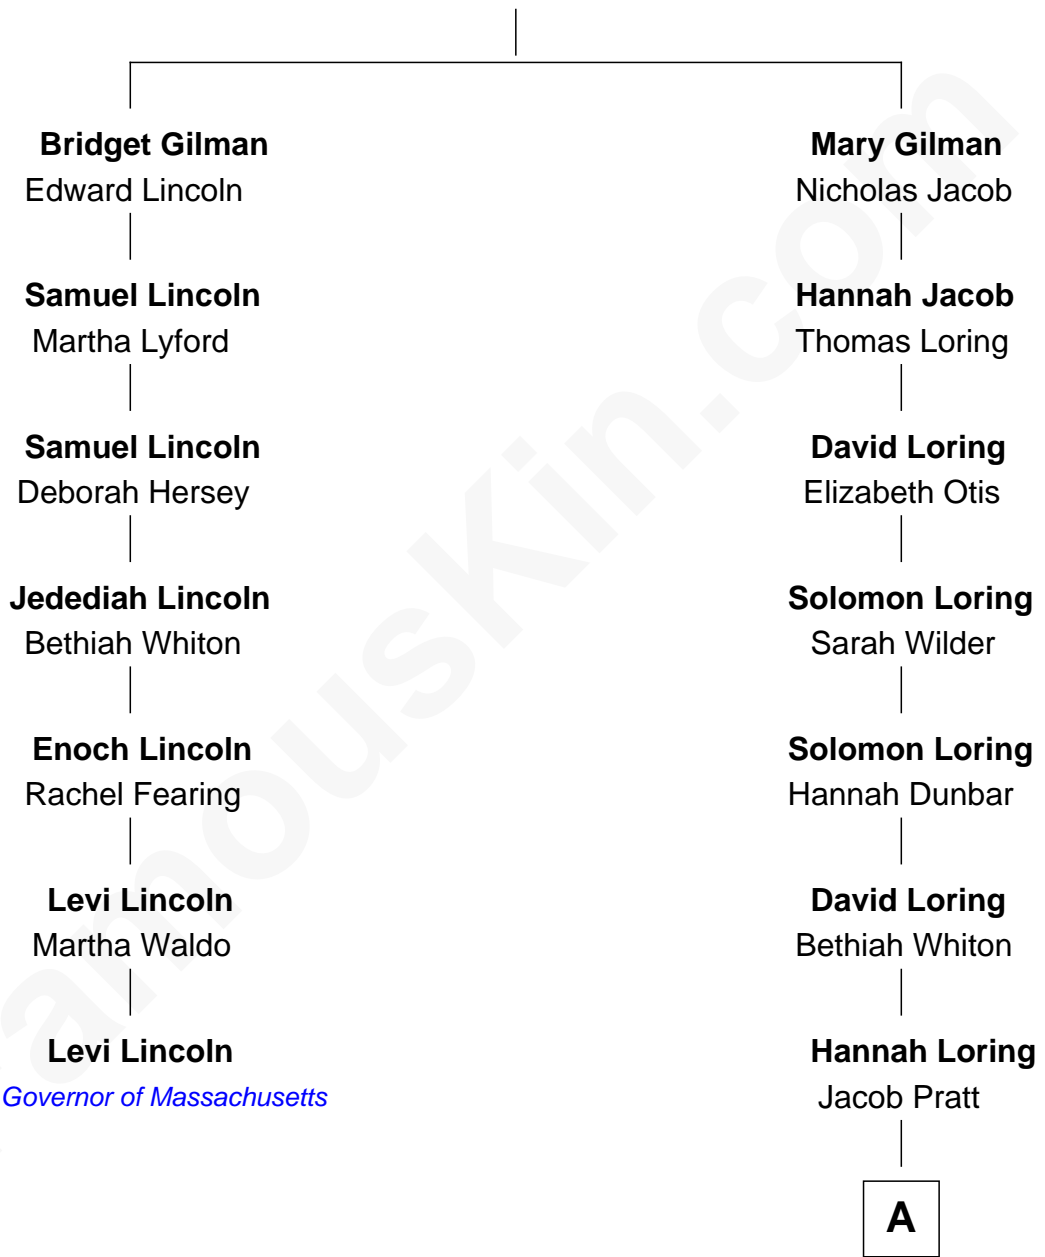

FamousKin.com Relationship Chart of

Levi Lincoln

13th Governor of Massachusetts

6th cousin 5 times removed of

Lee Remick

Movie Actress

Edward Gilman

A

—
Laura Pratt

Hiram Emerson

—
Caroline P. Emerson

Charles Cooper

—
Alice Mary Cooper

Alfred Hugh Remick

—
Frank Edwin Remick

Margaret Gertrude Waldo

—
Lee Remick

Movie Actress