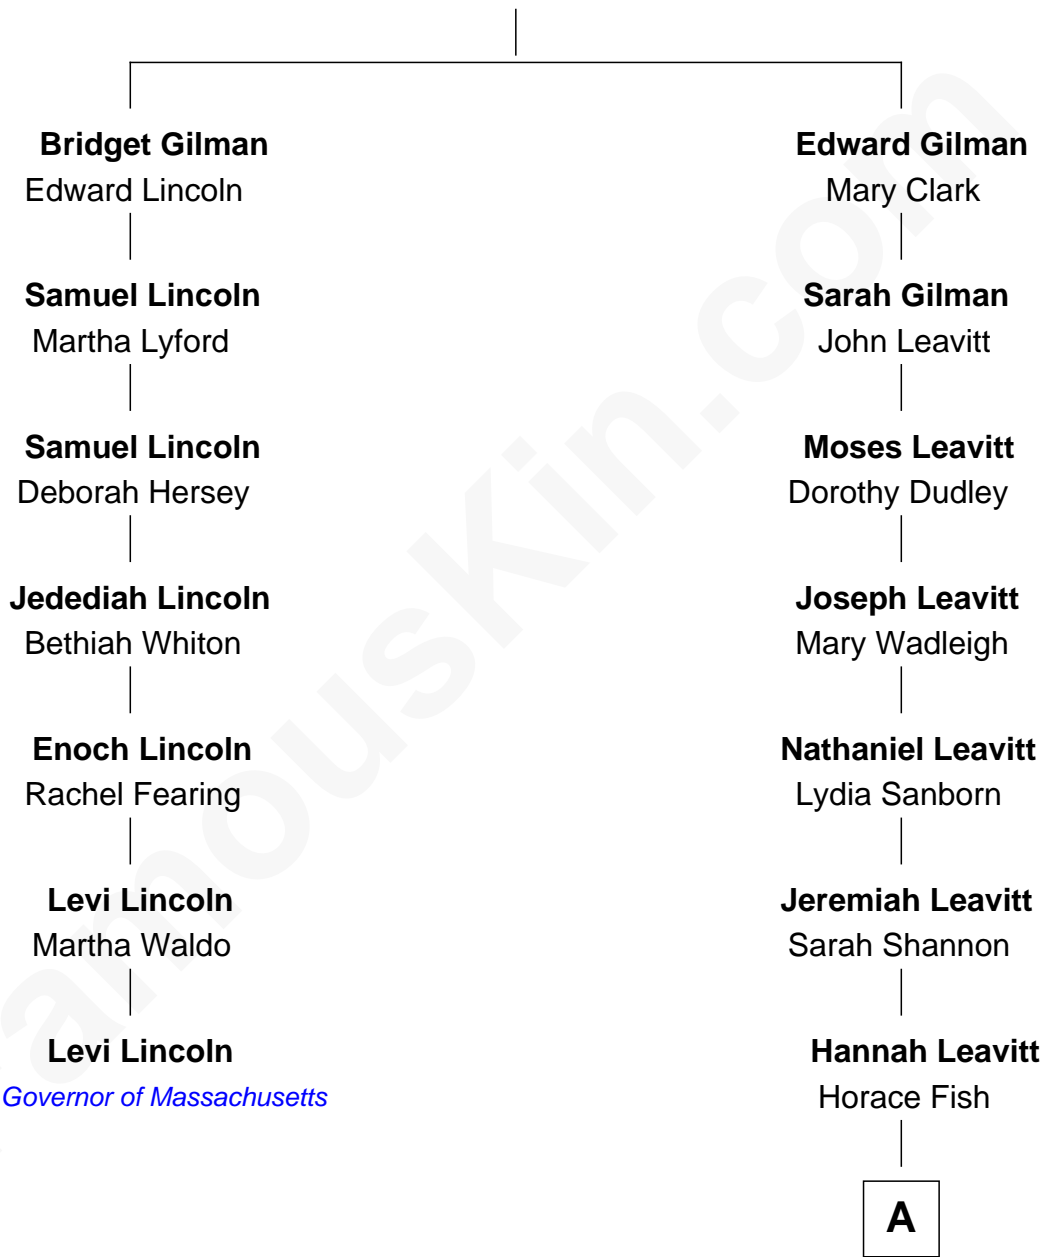

FamousKin.com Relationship Chart of

Levi Lincoln

13th Governor of Massachusetts

6th cousin 6 times removed of

Keri Russell

TV and Movie Actress

Edward Gilman

13th Governor of Massachusetts

A

—
Joseph Fish

Mary Campbell Steele

—
John Lazelle Fish

Melvina Cheney

—
Karl Joseph Fish

Mary Emma McNeil

—
Emma Inez Fish

Kermit Sylvester Stephens

—
Stephanie Stephens

David Harold Russell

—
Keri Russell

TV and Movie Actress