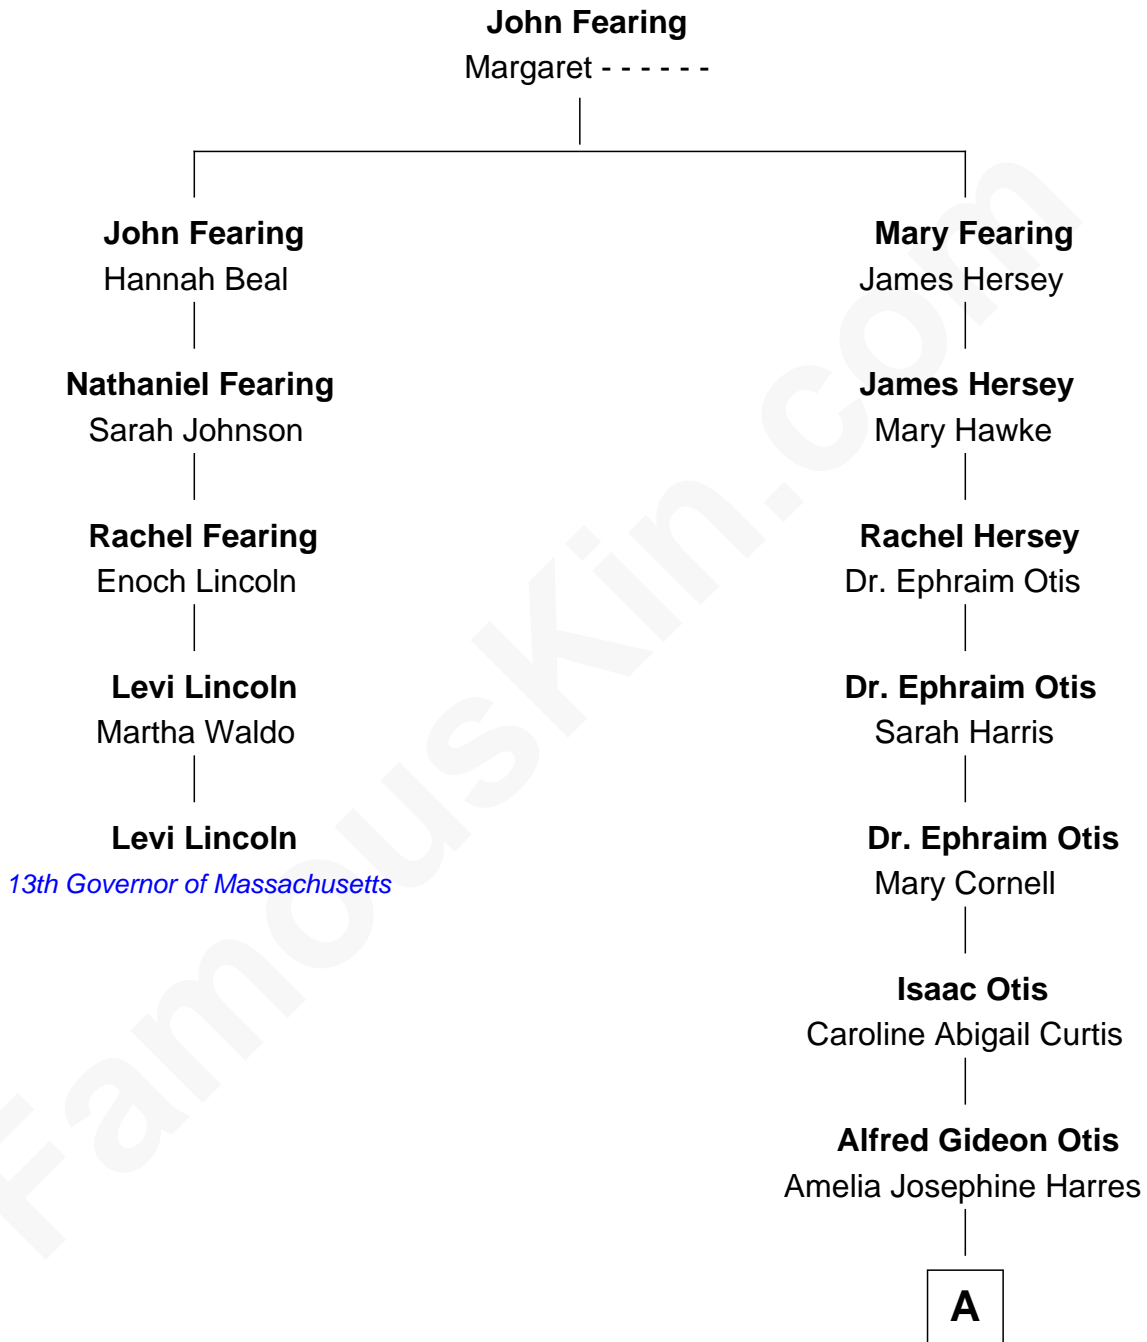

# FamousKin.com Relationship Chart of

**Levi Lincoln**

*13th Governor of Massachusetts*

4th cousin 4 times removed of

**Amelia Earhart**

*Aviation Pioneer*

A

Amelia Otis  
Edwin Stanton Earhart

Amelia Earhart  
*Aviation Pioneer*

FamousKin.com