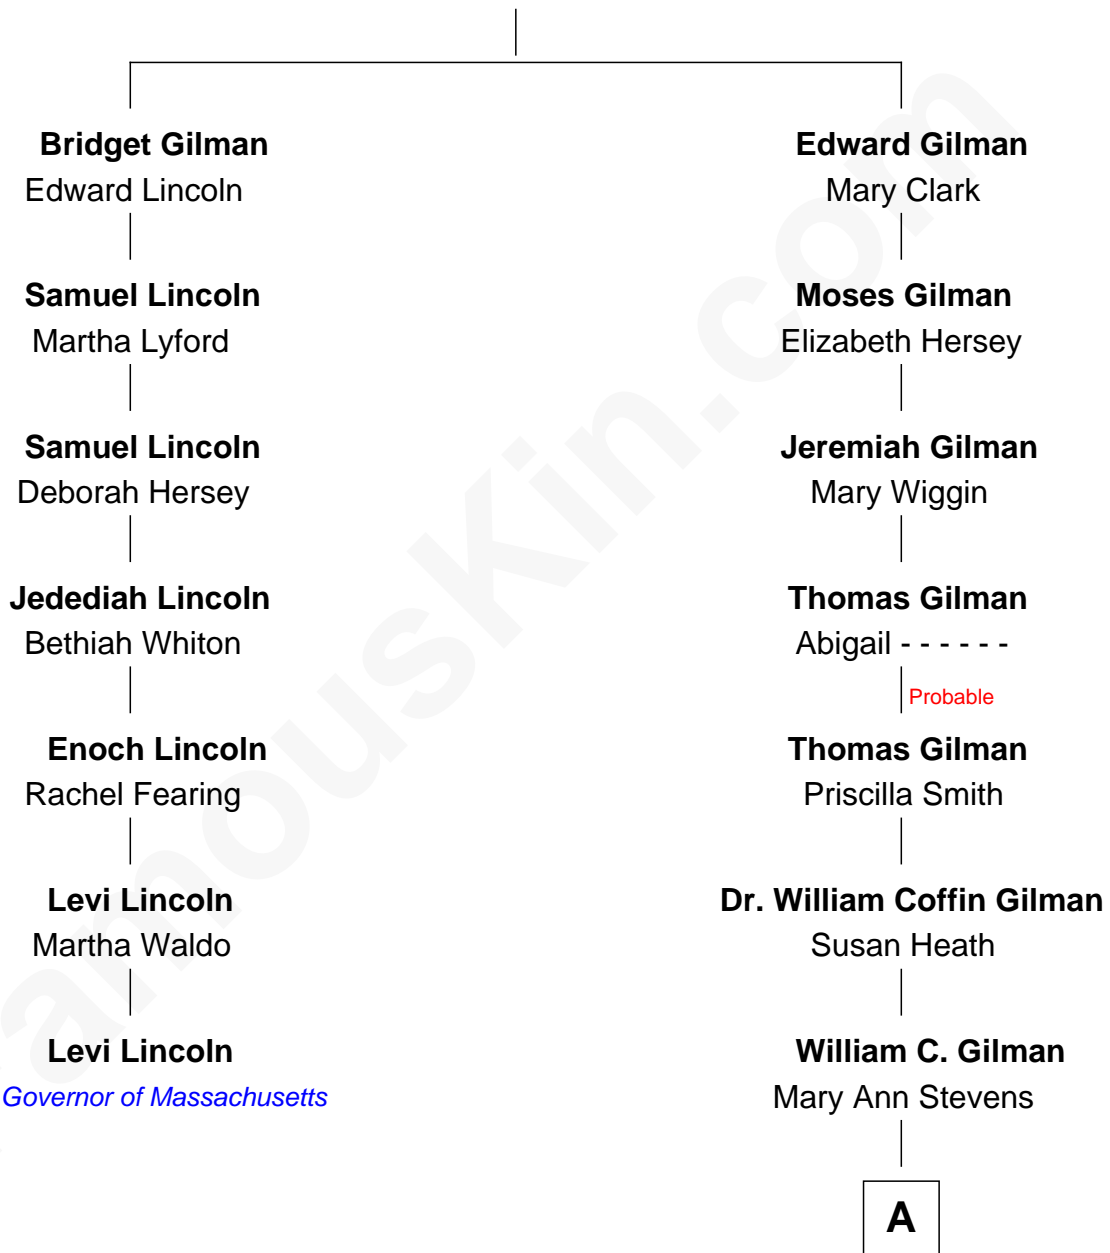

# FamousKin.com Relationship Chart of

**Levi Lincoln**

*13th Governor of Massachusetts*

6th cousin 4 times removed of

**George Hamilton**

*TV and Movie Actor*

**Edward Gilman**

**A**

—  
**George C. Gilman**  
Elizabeth Melissa Lane

—  
**Lillian C. Gilman**  
Harry Fuller Hamilton

—  
**George William Hamilton**  
Anne Lucille Stevens

—  
**George Hamilton**  
*TV and Movie Actor*