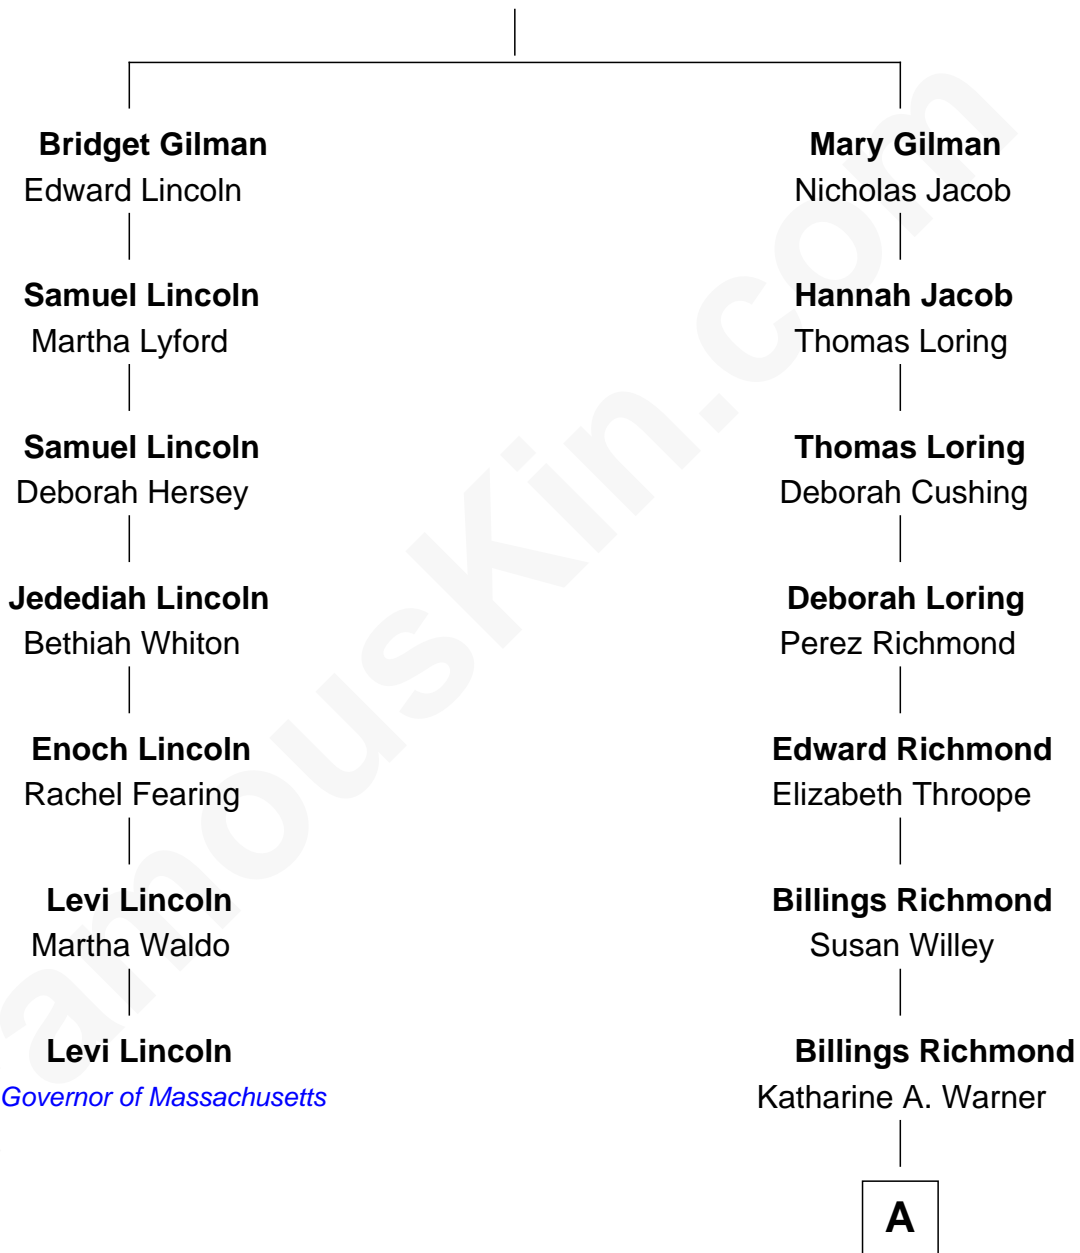

# FamousKin.com Relationship Chart of

**Levi Lincoln**

*13th Governor of Massachusetts*

6th cousin 5 times removed of

**Zac Efron**

*Movie Actor*

**Edward Gilman**

**A**

**Luzell Richmond**  
Elmer Joy Glidden

**Joseph Henry Glidden**  
Helene Durgan

**June Helene Glidden**  
Robert Harold Baskett

**Starla June Baskett**  
David Leslie Efron

**Zac Efron**  
*Movie Actor*