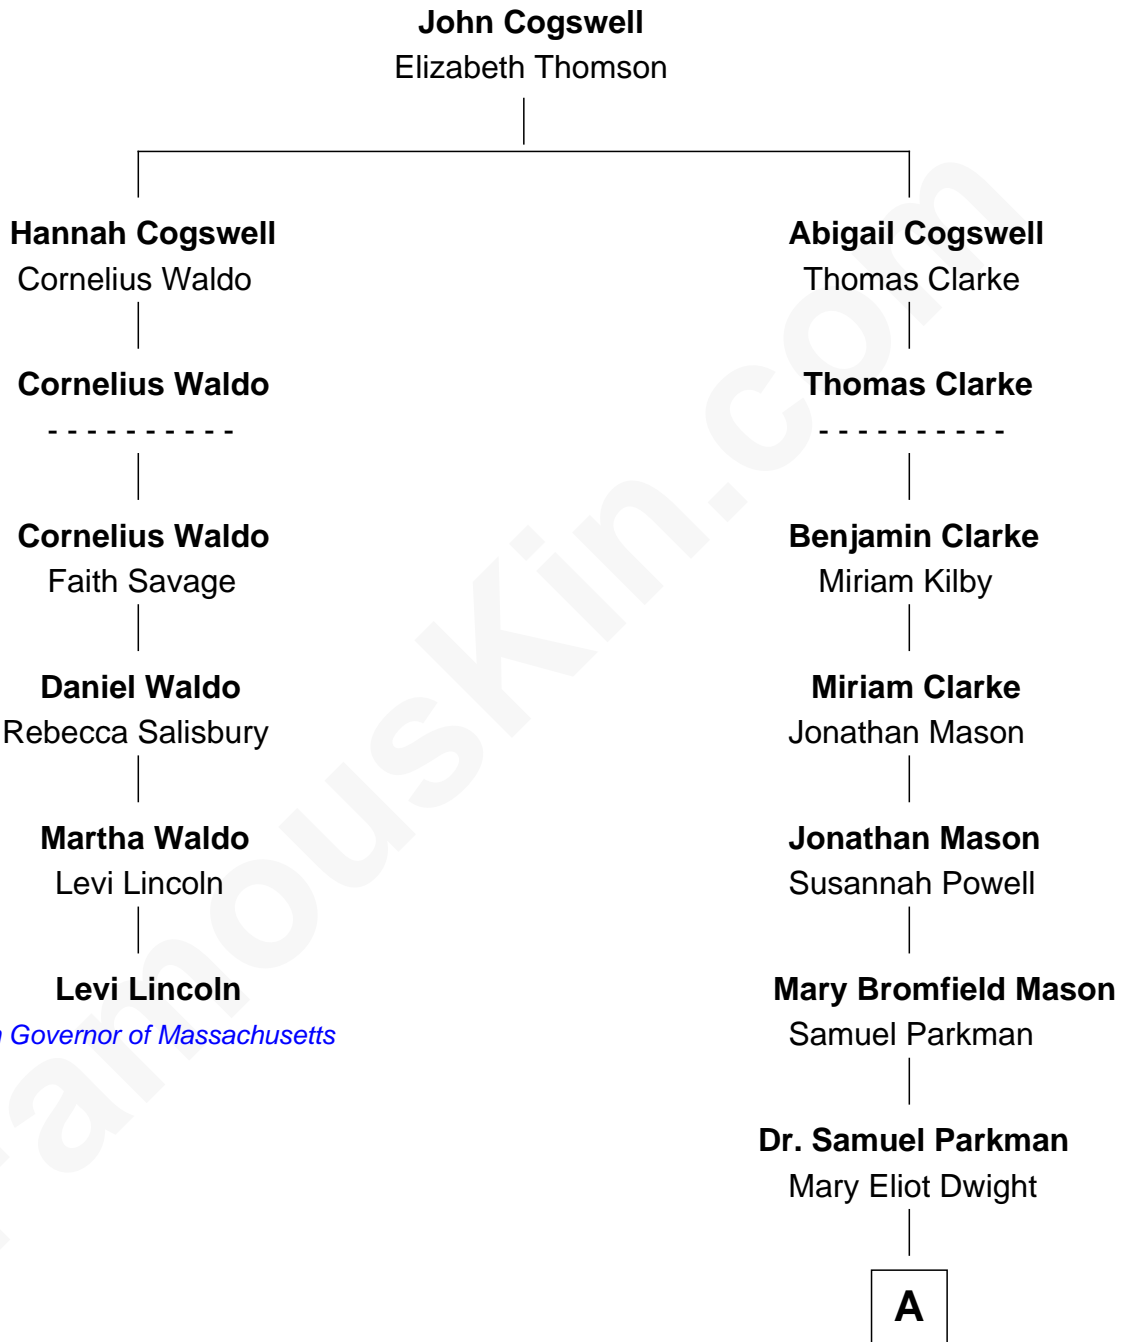

FamousKin.com Relationship Chart of

Levi Lincoln

13th Governor of Massachusetts

5th cousin 4 times removed of

Endicott Peabody

62nd Governor of Massachusetts

A

Henry Parkman
Mary Frances Parker

Mary Elizabeth Parkman
Rt. Rev. Malcolm Endicott Peabody

Endicott Peabody
62nd Governor of Massachusetts

FamousKin.com