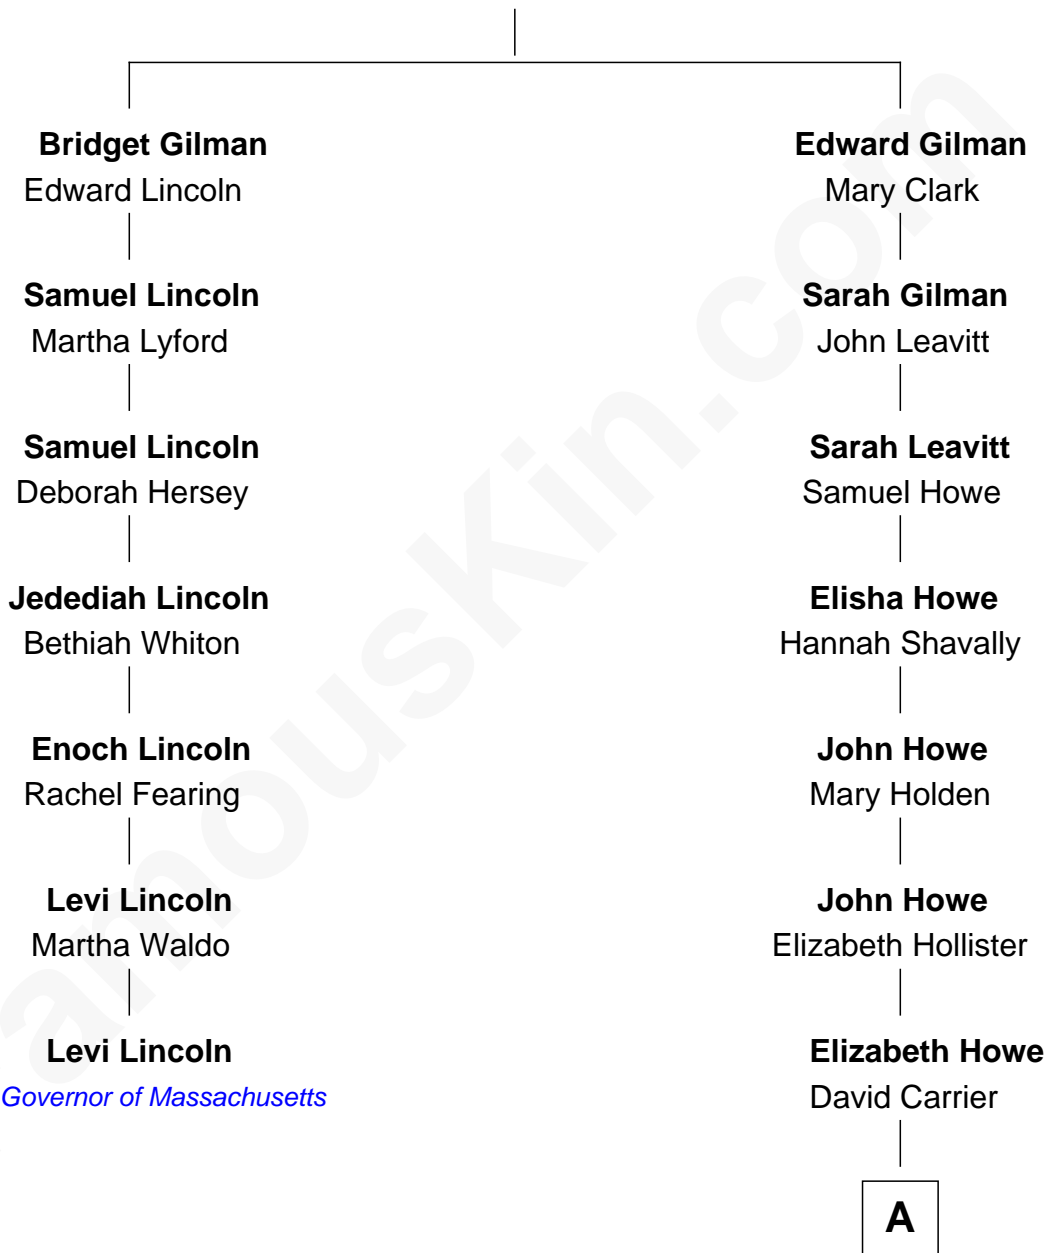

# FamousKin.com Relationship Chart of

**Levi Lincoln**

*13th Governor of Massachusetts*

6th cousin 3 times removed of

**Willis Carrier**

*Inventor of Air Conditioning*

**Edward Gilman**

**A**

—  
**Philo Hale Carrier**

Mary Williams  
—

**Duane Williams Carrier**

Elizabeth R. Haviland  
—

**Willis Carrier**

*Inventor of Air Conditioning*

FamousKin.com