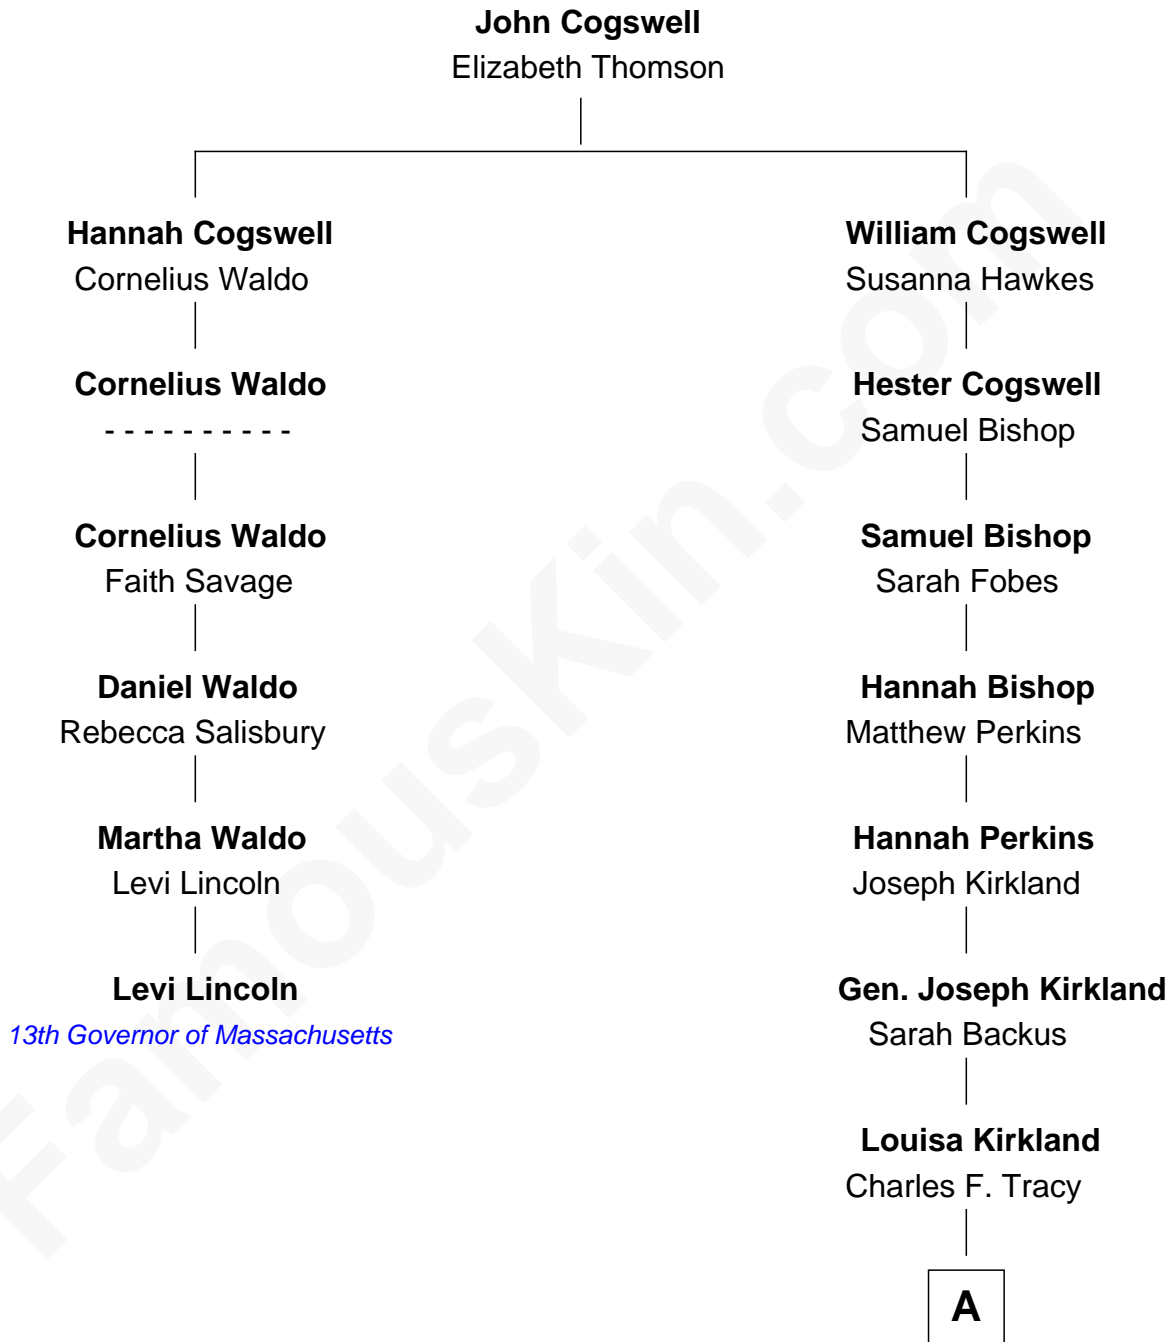

**FamousKin.com**  
**Relationship Chart of**  
**Levi Lincoln**

*13th Governor of Massachusetts*

**5th cousin 3 times removed of**

**J.P. Morgan, Jr.**

*American Banker and Philanthropist*

A

Frances Louisa Tracy

John Pierpont Morgan

J.P. Morgan, Jr.

*American Banker and Philanthropist*

FamousKin.com