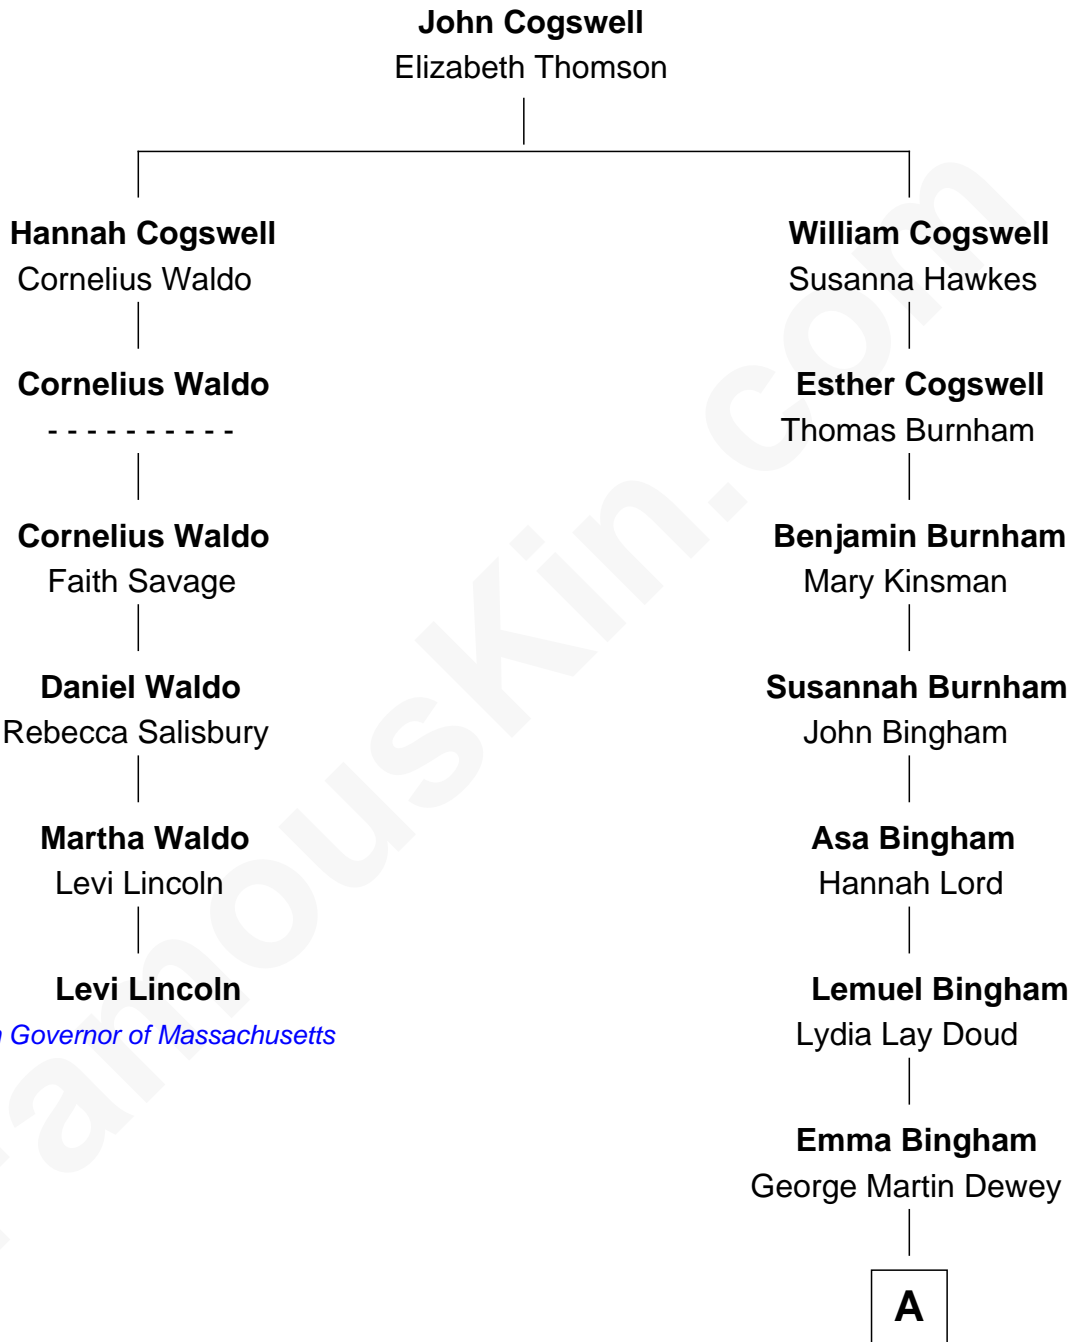

FamousKin.com Relationship Chart of

Levi Lincoln

13th Governor of Massachusetts

5th cousin 3 times removed of

Thomas Edmund Dewey

47th Governor of New York

A

George Martin Dewey

Annie L. Thomas

Thomas Edmund Dewey

47th Governor of New York

FamousKin.com