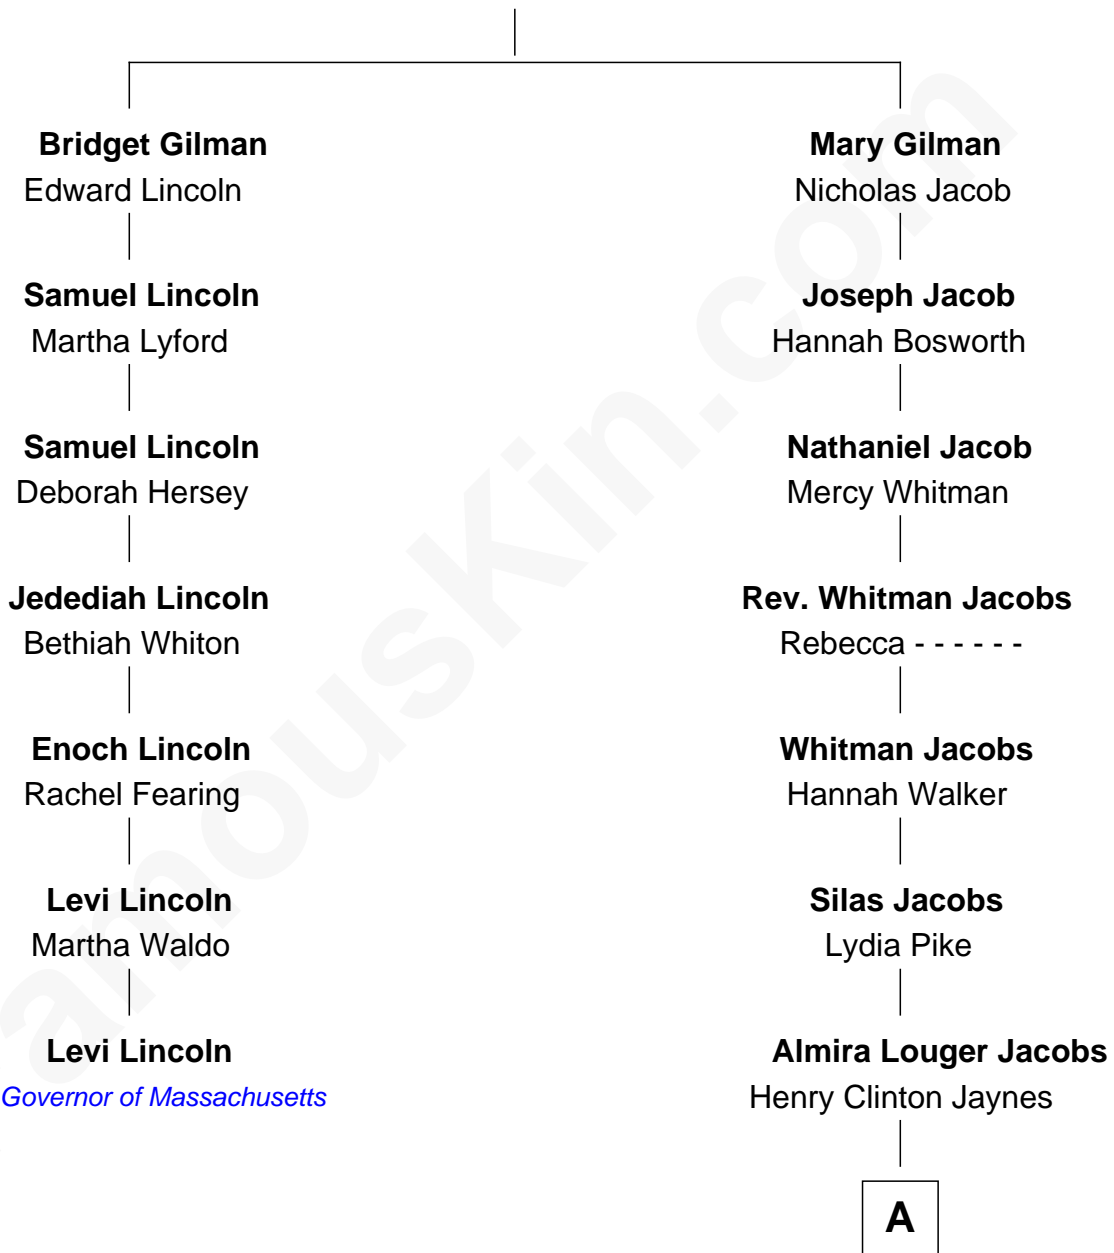

FamousKin.com Relationship Chart of

Levi Lincoln

13th Governor of Massachusetts

6th cousin 4 times removed of

Peter Fonda

TV and Movie Actor

Edward Gilman

A

Henry Silas Jaynes

Elma L. Lanphear

Herberta Elma Jaynes

William Brace Fonda

Henry Jaynes Fonda

Frances Ford Seymour

Peter Fonda

TV and Movie Actor