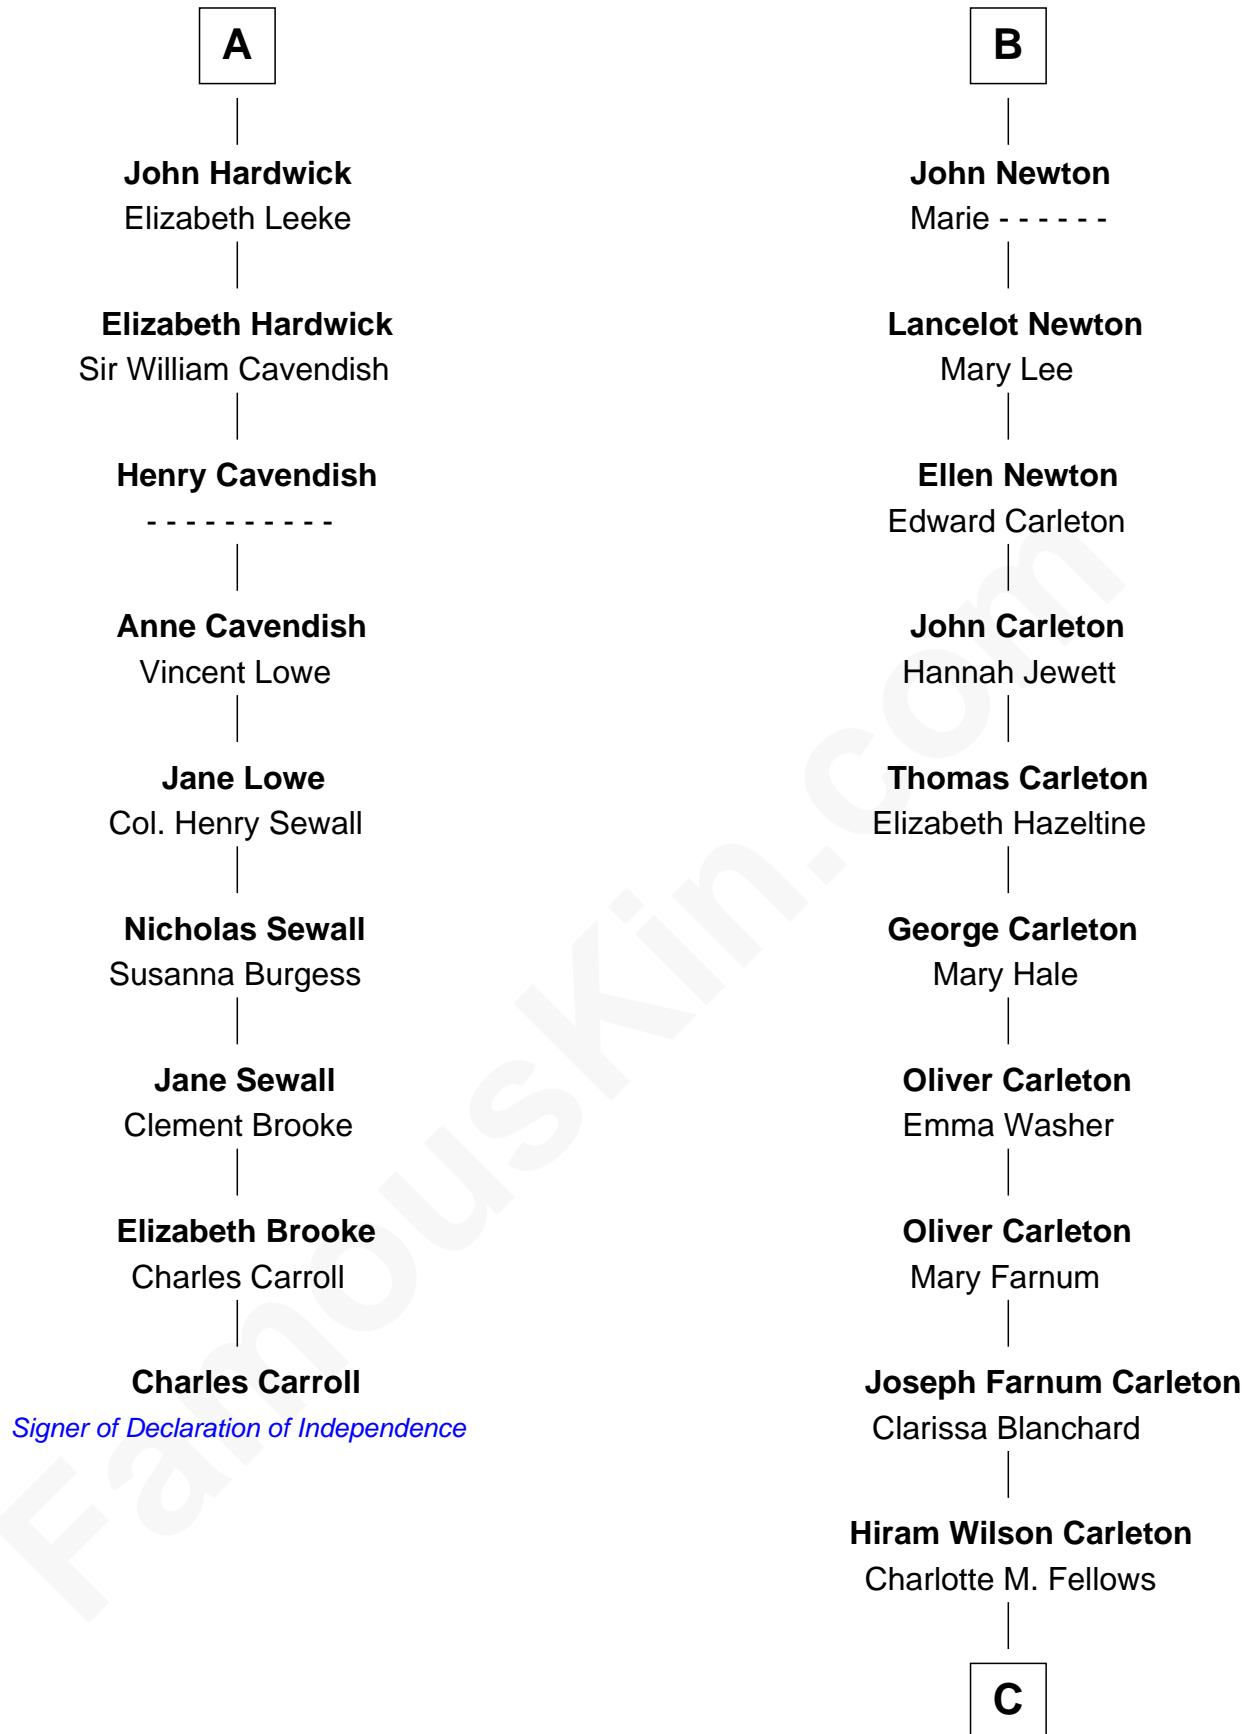

FamousKin.com

Relationship Chart of

Charles Carroll

Signer of the Declaration of Independence

15th cousin 5 times removed of

Mickey Rourke
Movie Actor

Sir Robert de Umfreville

C

Joseph Clinton Carleton

Maud Alice Fitts

Hazel May Carleton

Leonard Ernest Cameron

Annette Elizabeth Cameron

Philip Andrew Rourke

Mickey Rourke

Movie Actor