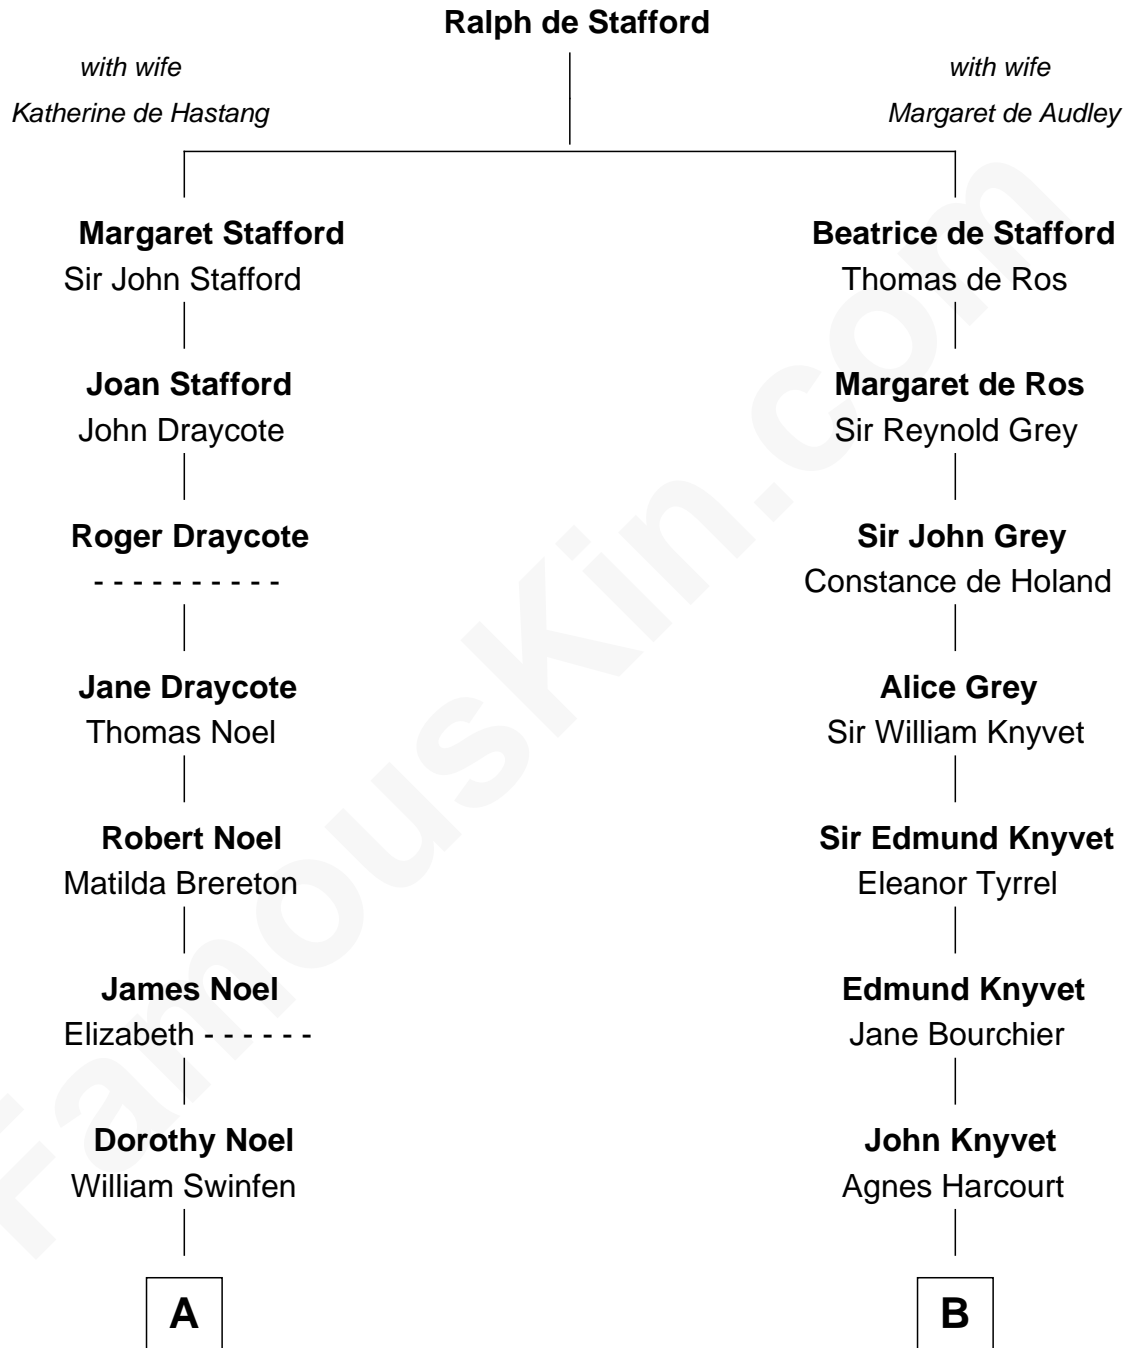

FamousKin.com

Relationship Chart of

Charles Carroll

Signer of the Declaration of Independence

14th cousin 2 times removed of

Horace Gray

U.S. Supreme Court Justice

A

Arthur Swinfen

Alice Ragdale

Elizabeth Swinfen

John Dugdale

Mary Dugdale

Richard Sewall

Col. Henry Sewall

Jane Lowe